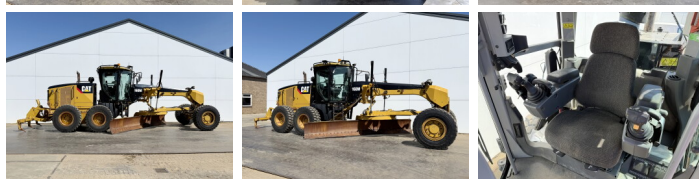

Caterpillar

Caterpillar 160M AWD

BOSS
MACHINERY

€ 74.500 wy?czny podatek

Rok **2010**
Numer referencyjny **BM007238**
Godziny **16.695**

Algemeen

Typ **160M AWD**
Lokalizacja **Veldhoven, Netherlands**
Certificaat **EPA**

Opis

Available at Boss Machinery! This Caterpillar 160M AWD Grader from 2010 has an engine power of 200 kW and counts 16695 operational hours. The total weight of this Caterpillar 160M AWD is 19760 kg and the dimensions are 9.58 x 2.86 x 3.28. Furthermore, this 160M AWD is equipped with Airco, Bluetooth, Radio, Climate Control, Dodatkowa funkcja hydrauliczna. The Caterpillar Grader also has a EPA marking. Do you want more information or do you want to try the Caterpillar 160M AWD at our yard? Please let us know.

Maten / Gewichten

Waga **19760**
Wymiary D*S*W **9.58 x 2.86 x 3.28**

Technische informatie

Konfiguracje dysków **6x6**

Motor informatie

Marka silnika **Caterpillar**
Model silnika **C9**
Cylindry **6**
Turbo
Wydajno?? w kW **200**

Banden / Rupsen

40% 40% **17.5R25**
40% 40% **17.5R25**
40% 40% **17.5R25**