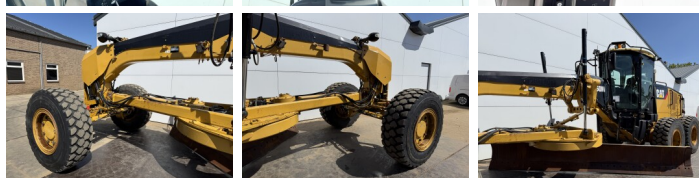

Caterpillar

Caterpillar 160M AWD

BOSS
MACHINERY

€ 74.500 wy?czny podatek

Rok **2010**
Numer referencyjny **BM007238**
Godziny **16.695**

Algemeen

Typ **160M AWD**
Lokalizacja **Veldhoven, Netherlands**
Certificaat **EPA**

Opis

Available at Boss Machinery! This Caterpillar 160M AWD Grader from 2010 has an engine power of 200 kW and counts 16695 operational hours. The total weight of this Caterpillar 160M AWD is 19760 kg and the dimensions are 9.58 x 2.86 x 3.28. Furthermore, this 160M AWD is equipped with Airco, Bluetooth, Radio, Climate Control, Dodatkowa funkcja hydrauliczna. The Caterpillar Grader also has a EPA marking. Do you want more information or do you want to try the Caterpillar 160M AWD at our yard? Please let us know.

Maten / Gewichten

Waga **19760**
Wymiary D*S*W **9.58 x 2.86 x 3.28**

Technische informatie

Konfiguracje dysków **6x6**

Motor informatie

Marka silnika **Caterpillar**
Model silnika **C9**
Cylindry **6**
Turbo
Wydajno?? w kW **200**

Banden / Rupsen

40% 40% **17.5R25**
40% 40% **17.5R25**
40% 40% **17.5R25**