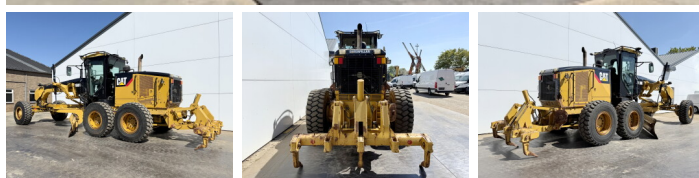

Caterpillar

Caterpillar 160M AWD

BOSS
MACHINERY

€ 74.500 wy?czny podatek

Rok **2010**
Numer referencyjny **BM007238**
Godziny **16.695**

Algemeen

Typ **160M AWD**
Lokalizacja **Veldhoven, Netherlands**
Certificaat **EPA**

Opis

Available at Boss Machinery! This Caterpillar 160M AWD Grader from 2010 has an engine power of 200 kW and counts 16695 operational hours. The total weight of this Caterpillar 160M AWD is 19760 kg and the dimensions are 9.58 x 2.86 x 3.28. Furthermore, this 160M AWD is equipped with Airco, Bluetooth, Radio, Climate Control, Dodatkowa funkcja hydrauliczna. The Caterpillar Grader also has a EPA marking. Do you want more information or do you want to try the Caterpillar 160M AWD at our yard? Please let us know.

Maten / Gewichten

Waga **19760**
Wymiary D*S*W **9.58 x 2.86 x 3.28**

Technische informatie

Konfiguracje dysków **6x6**

Motor informatie

Marka silnika **Caterpillar**
Model silnika **C9**
Cylindry **6**
Turbo
Wydajno?? w kW **200**

Banden / Rupsen

40% 40% **17.5R25**
40% 40% **17.5R25**
40% 40% **17.5R25**