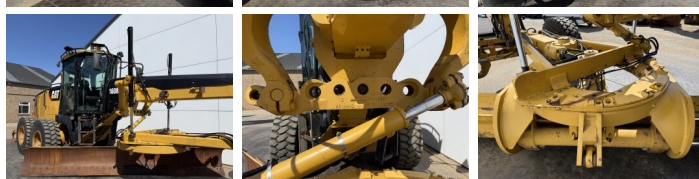

Caterpillar

Caterpillar 160M AWD

BOSS
MACHINERY

€ 74.500 wy?czny podatek

Rok **2010**
Numer referencyjny **BM007238**
Godziny **16.695**

Algemeen

Typ **160M AWD**
Lokalizacja **Veldhoven, Netherlands**
Certificaat **EPA**

Opis

Available at Boss Machinery! This Caterpillar 160M AWD Grader from 2010 has an engine power of 200 kW and counts 16695 operational hours. The total weight of this Caterpillar 160M AWD is 19760 kg and the dimensions are 9.58 x 2.86 x 3.28. Furthermore, this 160M AWD is equipped with Airco, Bluetooth, Radio, Climate Control, Dodatkowa funkcja hydrauliczna. The Caterpillar Grader also has a EPA marking. Do you want more information or do you want to try the Caterpillar 160M AWD at our yard? Please let us know.

Maten / Gewichten

Waga **19760**
Wymiary D*S*W **9.58 x 2.86 x 3.28**

Technische informatie

Konfiguracje dysków **6x6**

Motor informatie

Marka silnika **Caterpillar**
Model silnika **C9**
Cylindry **6**
Turbo
Wydajno?? w kW **200**

Banden / Rupsen

40% 40% **17.5R25**
40% 40% **17.5R25**
40% 40% **17.5R25**