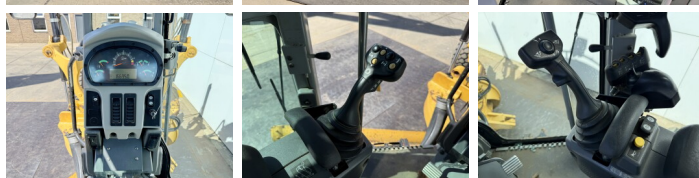

Caterpillar

Caterpillar 160M AWD

BOSS
MACHINERY

€ 74.500 wy?czny podatek

Rok **2010**
Numer referencyjny **BM007238**
Godziny **16.695**

Algemeen

Typ **160M AWD**
Lokalizacja **Veldhoven, Netherlands**
Certificaat **EPA**

Opis

Available at Boss Machinery! This Caterpillar 160M AWD Grader from 2010 has an engine power of 200 kW and counts 16695 operational hours. The total weight of this Caterpillar 160M AWD is 19760 kg and the dimensions are 9.58 x 2.86 x 3.28. Furthermore, this 160M AWD is equipped with Airco, Bluetooth, Radio, Climate Control, Dodatkowa funkcja hydrauliczna. The Caterpillar Grader also has a EPA marking. Do you want more information or do you want to try the Caterpillar 160M AWD at our yard? Please let us know.

Maten / Gewichten

Waga **19760**
Wymiary D*S*W **9.58 x 2.86 x 3.28**

Technische informatie

Konfiguracje dysków **6x6**

Motor informatie

Marka silnika **Caterpillar**
Model silnika **C9**
Cylindry **6**
Turbo
Wydajno?? w kW **200**

Banden / Rupsen

40% 40% **17.5R25**
40% 40% **17.5R25**
40% 40% **17.5R25**