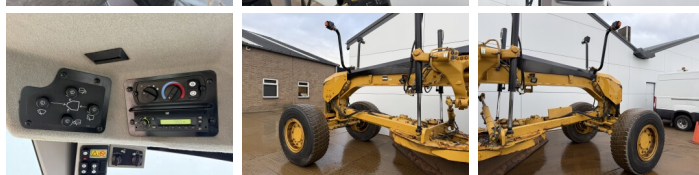

Caterpillar

Caterpillar 140M2 VHP AWD 6x6

€ 84.500wy??czny podatek

Rok **2012**
Numer referencyjny **BM007139**

Algemeen

Typ **140M2 VHP AWD 6x6**
Lokalizacja **Veldhoven, Netherlands**
Certificaat **EPA**

Opis

Available at Boss Machinery! This Caterpillar 140M2 VHP AWD 6x6 Grader from 2012 has an engine power of 197 kW and counts 0 operational hours. The total weight of this Caterpillar 140M2 VHP AWD 6x6 is 17680 kg and the dimensions are 8.75 x 2.90 x 3.40. Furthermore, this 140M2 VHP AWD 6x6 is equipped with Airco, Climate Control, AdBlue, Camera, Radio, Bluetooth, Dodatkowa funkcja hydrauliczna. The Caterpillar Grader also has a EPA marking. Do you want more information or do you want to try the Caterpillar 140M2 VHP AWD 6x6 at our yard? Please let us know.

Maten / Gewichten

Wymiary D*S*W **8.75 x 2.90 x 3.40**
Waga **17680**
Extra dimensions: **4.88m Blade**

Technische informatie

Konfiguracje dysków **6x6**

Motor informatie

Marka silnika **Caterpillar**
Model silnika **C9.3**
Cylindry **6**
Turbo
Wydajno?? w kW **197**

Banden / Rupsen

BOSS
MACHINERY