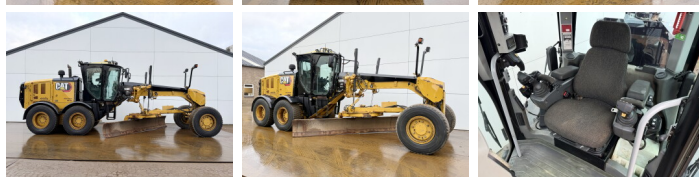

Caterpillar

Caterpillar 140M2 VHP AWD 6x6

€ 84.500wy??czny podatek

Rok **2012**
Numer referencyjny **BM007139**

Algemeen

Typ **140M2 VHP AWD 6x6**
Lokalizacja **Veldhoven, Netherlands**
Certificaat **EPA**

Opis

Available at Boss Machinery! This Caterpillar 140M2 VHP AWD 6x6 Grader from 2012 has an engine power of 197 kW and counts 0 operational hours. The total weight of this Caterpillar 140M2 VHP AWD 6x6 is 17680 kg and the dimensions are 8.75 x 2.90 x 3.40. Furthermore, this 140M2 VHP AWD 6x6 is equipped with Airco, Climate Control, AdBlue, Camera, Radio, Bluetooth, Dodatkowa funkcja hydrauliczna. The Caterpillar Grader also has a EPA marking. Do you want more information or do you want to try the Caterpillar 140M2 VHP AWD 6x6 at our yard? Please let us know.

Maten / Gewichten

Wymiary D*S*W **8.75 x 2.90 x 3.40**
Waga **17680**
Extra dimensions: **4.88m Blade**

Technische informatie

Konfiguracje dysków **6x6**

Motor informatie

Marka silnika **Caterpillar**
Model silnika **C9.3**
Cylindry **6**
Turbo
Wydajno?? w kW **197**

Banden / Rupsen

BOSS
MACHINERY