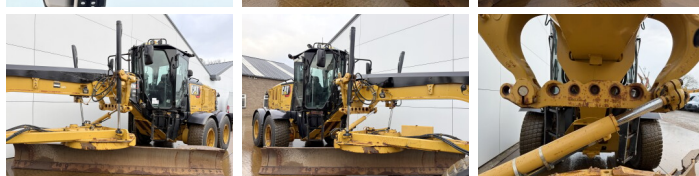

Caterpillar

Caterpillar 140M2 VHP AWD 6x6

€ 84.500wy??czny podatek

Rok **2012**
Numer referencyjny **BM007139**

Algemeen

Typ **140M2 VHP AWD 6x6**
Lokalizacja **Veldhoven, Netherlands**
Certificaat **EPA**

Opis

Available at Boss Machinery! This Caterpillar 140M2 VHP AWD 6x6 Grader from 2012 has an engine power of 197 kW and counts 0 operational hours. The total weight of this Caterpillar 140M2 VHP AWD 6x6 is 17680 kg and the dimensions are 8.75 x 2.90 x 3.40. Furthermore, this 140M2 VHP AWD 6x6 is equipped with Airco, Climate Control, AdBlue, Camera, Radio, Bluetooth, Dodatkowa funkcja hydrauliczna. The Caterpillar Grader also has a EPA marking. Do you want more information or do you want to try the Caterpillar 140M2 VHP AWD 6x6 at our yard? Please let us know.

Maten / Gewichten

Wymiary D*S*W **8.75 x 2.90 x 3.40**
Waga **17680**
Extra dimensions: **4.88m Blade**

Technische informatie

Konfiguracje dysków **6x6**

Motor informatie

Marka silnika **Caterpillar**
Model silnika **C9.3**
Cylindry **6**
Turbo
Wydajno?? w kW **197**

Banden / Rupsen

BOSS
MACHINERY