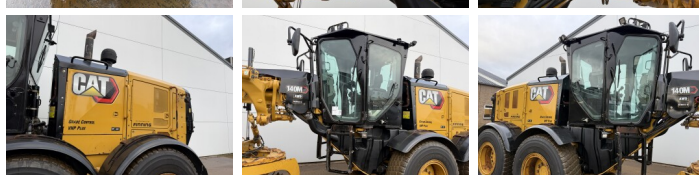

Caterpillar

Caterpillar 140M2 VHP AWD 6x6

€ 84.500wy??czny podatek

Rok **2012**
Numer referencyjny **BM007139**

Algemeen

Typ **140M2 VHP AWD 6x6**
Lokalizacja **Veldhoven, Netherlands**
Certificaat **EPA**

Opis

Available at Boss Machinery! This Caterpillar 140M2 VHP AWD 6x6 Grader from 2012 has an engine power of 197 kW and counts 0 operational hours. The total weight of this Caterpillar 140M2 VHP AWD 6x6 is 17680 kg and the dimensions are 8.75 x 2.90 x 3.40. Furthermore, this 140M2 VHP AWD 6x6 is equipped with Airco, Climate Control, AdBlue, Camera, Radio, Bluetooth, Dodatkowa funkcja hydrauliczna. The Caterpillar Grader also has a EPA marking. Do you want more information or do you want to try the Caterpillar 140M2 VHP AWD 6x6 at our yard? Please let us know.

Maten / Gewichten

Wymiary D*S*W **8.75 x 2.90 x 3.40**
Waga **17680**
Extra dimensions: **4.88m Blade**

Technische informatie

Konfiguracje dysków **6x6**

Motor informatie

Marka silnika **Caterpillar**
Model silnika **C9.3**
Cylindry **6**
Turbo
Wydajno?? w kW **197**

Banden / Rupsen

BOSS
MACHINERY