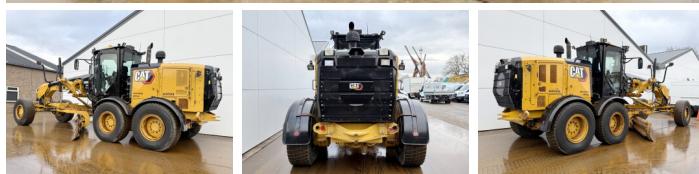

Caterpillar

Caterpillar 140M2 VHP AWD 6x6

€ 84.500wy??czny podatek

Rok **2012**
Numer referencyjny **BM007139**

Algemeen

Typ **140M2 VHP AWD 6x6**
Lokalizacja **Veldhoven, Netherlands**
Certificaat **EPA**

Opis

Available at Boss Machinery! This Caterpillar 140M2 VHP AWD 6x6 Grader from 2012 has an engine power of 197 kW and counts 0 operational hours. The total weight of this Caterpillar 140M2 VHP AWD 6x6 is 17680 kg and the dimensions are 8.75 x 2.90 x 3.40. Furthermore, this 140M2 VHP AWD 6x6 is equipped with Airco, Climate Control, AdBlue, Camera, Radio, Bluetooth, Dodatkowa funkcja hydrauliczna. The Caterpillar Grader also has a EPA marking. Do you want more information or do you want to try the Caterpillar 140M2 VHP AWD 6x6 at our yard? Please let us know.

Maten / Gewichten

Wymiary D*S*W **8.75 x 2.90 x 3.40**
Waga **17680**
Extra dimensions: **4.88m Blade**

Technische informatie

Konfiguracje dysków **6x6**

Motor informatie

Marka silnika **Caterpillar**
Model silnika **C9.3**
Cylindry **6**
Turbo
Wydajno?? w kW **197**

Banden / Rupsen

BOSS
MACHINERY