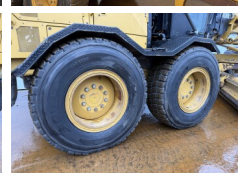

Opis

Available at Boss Machinery! This Caterpillar 140M3 Grader from 2018 has an engine power of 189 kW and counts 8892 operational hours. The total weight of this Caterpillar 140M3 is 17680 kg and the dimensions are 8.91 x 2.88 x 3.49. Furthermore, this 140M3 is equipped with Climate Control, AdBlue, Camera, Radio, Bluetooth, Airco, Dodatkowa funkcja hydrauliczna. The Caterpillar Grader also has a EPA marking. Do you want more information or do you want to try the Caterpillar 140M3 at our yard? Please let us know.

Banden / Rupsen

40% 40% **17.5R25**
40% 40% **17.5R25**

40% 40%

17.5R25

Opties

Climate Control

AdBlue

Camera