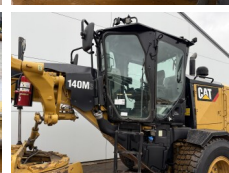

Caterpillar

Caterpillar 140M3

BOSS
MACHINERY

€ 125.000 wy?czny podatek

Rok **2018**
Numer referencyjny **BM007087**
Godziny **8.892**

Algemeen

Typ **140M3**
Lokalizacja **Veldhoven, Netherlands**
Certificaat **EPA**

Opis

Available at Boss Machinery! This Caterpillar 140M3 Grader from 2018 has an engine power of 189 kW and counts 8892 operational hours. The total weight of this Caterpillar 140M3 is 17680 kg and the dimensions are 8.91 x 2.88 x 3.49. Furthermore, this 140M3 is equipped with Climate Control, AdBlue, Camera, Radio, Bluetooth, Airco, Dodatkowa funkcja hydrauliczna. The Caterpillar Grader also has a EPA marking. Do you want more information or do you want to try the Caterpillar 140M3 at our yard? Please let us know.

Maten / Gewichten

Wymiary D*S*W **8.91 x 2.88 x 3.49**
Waga **17680**

Technische informatie

Konfiguracje dysków **6x4**

Motor informatie

Marka silnika **Caterpillar**
Model silnika **C9.3**
Cylindry **6**
Turbo
Wydajno?? w kW **189**

Banden / Rupsen

40% 40% **17.5R25**
40% 40% **17.5R25**