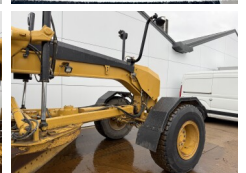

Opis

Available at Boss Machinery! This Caterpillar 140M3 Grader from 2018 has an engine power of 189 kW and counts 8892 operational hours. The total weight of this Caterpillar 140M3 is 17680 kg and the dimensions are 8.91 x 2.88 x 3.49. Furthermore, this 140M3 is equipped with Climate Control, AdBlue, Camera, Radio, Bluetooth, Airco, Dodatkowa funkcja hydrauliczna. The Caterpillar Grader also has a EPA marking. Do you want more information or do you want to try the Caterpillar 140M3 at our yard? Please let us know.

Maten / Gewichten

Wymiary D*S*W **8.91 x 2.88 x 3.49**
Waga **17680**

Technische informatie

Konfiguracje dysków **6x4**

Motor informatie

Marka silnika **Caterpillar**
Model silnika **C9.3**
Cylindry **6**
Turbo
Wydajno?? w kW **189**

Banden / Rupsen

40% 40% **17.5R25**
40% 40% **17.5R25**

40% 40%

17.5R25

Opties

Climate Control

AdBlue

Camera