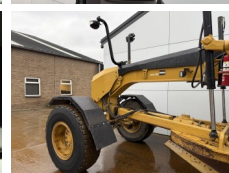

Caterpillar

Caterpillar 140M3

BOSS
MACHINERY

€ 125.000 wy?czny podatek

Rok **2018**
Numer referencyjny **BM007087**
Godziny **8.892**

Algemeen

Typ **140M3**
Lokalizacja **Veldhoven, Netherlands**
Certificaat **EPA**

Opis

Available at Boss Machinery! This Caterpillar 140M3 Grader from 2018 has an engine power of 189 kW and counts 8892 operational hours. The total weight of this Caterpillar 140M3 is 17680 kg and the dimensions are 8.91 x 2.88 x 3.49. Furthermore, this 140M3 is equipped with Climate Control, AdBlue, Camera, Radio, Bluetooth, Airco, Dodatkowa funkcja hydrauliczna. The Caterpillar Grader also has a EPA marking. Do you want more information or do you want to try the Caterpillar 140M3 at our yard? Please let us know.

Maten / Gewichten

Wymiary D*S*W **8.91 x 2.88 x 3.49**
Waga **17680**

Technische informatie

Konfiguracje dysków **6x4**

Motor informatie

Marka silnika **Caterpillar**
Model silnika **C9.3**
Cylindry **6**
Turbo
Wydajno?? w kW **189**

Banden / Rupsen

40% 40% **17.5R25**
40% 40% **17.5R25**