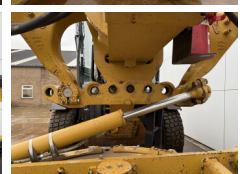

Opis

Available at Boss Machinery! This Caterpillar 140M3 Grader from 2018 has an engine power of 189 kW and counts 8892 operational hours. The total weight of this Caterpillar 140M3 is 17680 kg and the dimensions are 8.91 x 2.88 x 3.49. Furthermore, this 140M3 is equipped with Climate Control, AdBlue, Camera, Radio, Bluetooth, Airco, Dodatkowa funkcja hydrauliczna. The Caterpillar Grader also has a EPA marking. Do you want more information or do you want to try the Caterpillar 140M3 at our yard? Please let us know.

Banden / Rupsen

40% 40% **17.5R25**
40% 40% **17.5R25**

40% 40%

17.5R25

Opties

Climate Control

AdBlue

Camera