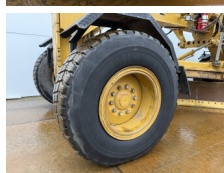

Opis

Available at Boss Machinery! This Caterpillar 140M3 Grader from 2018 has an engine power of 189 kW and counts 8892 operational hours. The total weight of this Caterpillar 140M3 is 17680 kg and the dimensions are 8.91 x 2.88 x 3.49. Furthermore, this 140M3 is equipped with Climate Control, AdBlue, Camera, Radio, Bluetooth, Airco, Dodatkowa funkcja hydrauliczna. The Caterpillar Grader also has a EPA marking. Do you want more information or do you want to try the Caterpillar 140M3 at our yard? Please let us know.

Banden / Rupsen

40% 40% **17.5R25**
40% 40% **17.5R25**

40% 40%

17.5R25

Opties

Climate Control

AdBlue

Camera