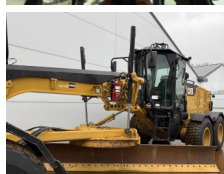

Caterpillar

Caterpillar 140M3

BOSS
MACHINERY

€ 125.000 wy?czny podatek

Rok **2018**
Numer referencyjny **BM007087**
Godziny **8.892**

Algemeen

Typ **140M3**
Lokalizacja **Veldhoven, Netherlands**
Certificaat **EPA**

Opis

Available at Boss Machinery! This Caterpillar 140M3 Grader from 2018 has an engine power of 189 kW and counts 8892 operational hours. The total weight of this Caterpillar 140M3 is 17680 kg and the dimensions are 8.91 x 2.88 x 3.49. Furthermore, this 140M3 is equipped with Climate Control, AdBlue, Camera, Radio, Bluetooth, Airco, Dodatkowa funkcja hydrauliczna. The Caterpillar Grader also has a EPA marking. Do you want more information or do you want to try the Caterpillar 140M3 at our yard? Please let us know.

Maten / Gewichten

Wymiary D*S*W **8.91 x 2.88 x 3.49**
Waga **17680**

Technische informatie

Konfiguracje dysków **6x4**

Motor informatie

Marka silnika **Caterpillar**
Model silnika **C9.3**
Cylindry **6**
Turbo
Wydajno?? w kW **189**

Banden / Rupsen

40% 40% **17.5R25**
40% 40% **17.5R25**