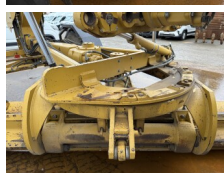

Opis

Available at Boss Machinery! This Caterpillar 140M3 Grader from 2018 has an engine power of 189 kW and counts 8892 operational hours. The total weight of this Caterpillar 140M3 is 17680 kg and the dimensions are 8.91 x 2.88 x 3.49. Furthermore, this 140M3 is equipped with Climate Control, AdBlue, Camera, Radio, Bluetooth, Airco, Dodatkowa funkcja hydrauliczna. The Caterpillar Grader also has a EPA marking. Do you want more information or do you want to try the Caterpillar 140M3 at our yard? Please let us know.

Banden / Rupsen

40% 40% **17.5R25**
40% 40% **17.5R25**

40% 40%

17.5R25

Opties

Climate Control

AdBlue

Camera