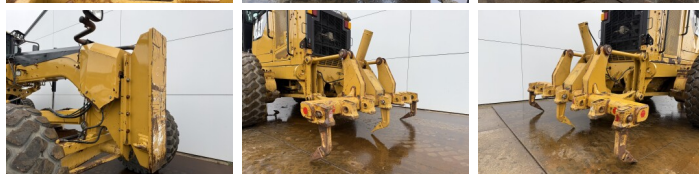

Caterpillar

Caterpillar 14M

BOSS
MACHINERY

Rok **2008**
Numer referencyjny **BM007047**

Algemeen

Typ **14M**
Lokalizacja **Veldhoven, Netherlands**
Certificaat **EPA**
Available at Boss Machinery! This Caterpillar 14M Grader from 2008 has an engine power of 205 kW and counts 0 operational hours. The total weight of this Caterpillar 14M is 20560 kg and the dimensions are 10.86 x 3.08 x 3.56.
Furthermore, this 14M is equipped with Radio, AdBlue, Ripper Valve, Bluetooth, Airco, Dodatkowa funkcja hydrauliczna. The Caterpillar Grader also has a EPA marking. Do you want more information or do you want to try the Caterpillar 14M at our yard? Please let us know.

Maten / Gewichten

Wymiary D*S*W **10.86 x 3.08 x 3.56**
Waga **20560**

Technische informatie

Konfiguracje dysków **6x4**

Motor informatie

Marka silnika **Caterpillar**
Model silnika **C11**
Cylindry **6**
Turbo
Wydajno?? w kW **205**

Banden / Rupsen

60% 60% **20.5R25**
40% 40% **20.5R25**
40% 40% **20.5R25**

Opties

Radio

AdBlue

Ripper Valve

Bluetooth

Airco

Dodatkowa funkcja
hydrauliczna