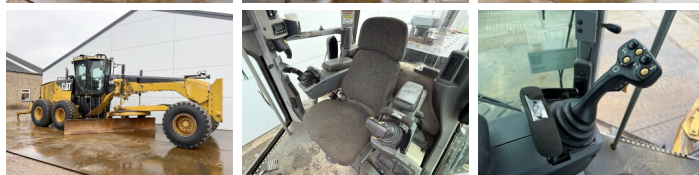

Caterpillar

Caterpillar 14M

BOSS
MACHINERY

Rok **2008**
Numer referencyjny **BM007047**

Algemeen

Typ **14M**
Lokalizacja **Veldhoven, Netherlands**
Certificaat **EPA**
Available at Boss Machinery! This Caterpillar 14M Grader from 2008 has an engine power of 205 kW and counts 0 operational hours. The total weight of this Caterpillar 14M is 20560 kg and the dimensions are 10.86 x 3.08 x 3.56.
Furthermore, this 14M is equipped with Radio, AdBlue, Ripper Valve, Bluetooth, Airco, Dodatkowa funkcja hydrauliczna. The Caterpillar Grader also has a EPA marking. Do you want more information or do you want to try the Caterpillar 14M at our yard? Please let us know.

Maten / Gewichten

Wymiary D*S*W **10.86 x 3.08 x 3.56**
Waga **20560**

Technische informatie

Konfiguracje dysków **6x4**

Motor informatie

Marka silnika **Caterpillar**
Model silnika **C11**
Cylindry **6**
Turbo
Wydajno?? w kW **205**

Banden / Rupsen

60% 60% **20.5R25**
40% 40% **20.5R25**
40% 40% **20.5R25**

Opties

Radio

AdBlue

Ripper Valve

Bluetooth

Airco