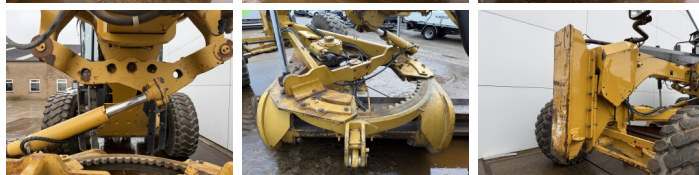

Caterpillar

Caterpillar 14M

BOSS
MACHINERY

Rok **2008**
Numer referencyjny **BM007047**

Algemeen

Typ **14M**
Lokalizacja **Veldhoven, Netherlands**
Certificaat **EPA**
Available at Boss Machinery! This Caterpillar 14M Grader from 2008 has an engine power of 205 kW and counts 0 operational hours. The total weight of this Caterpillar 14M is 20560 kg and the dimensions are 10.86 x 3.08 x 3.56.
Furthermore, this 14M is equipped with Radio, AdBlue, Ripper Valve, Bluetooth, Airco, Dodatkowa funkcja hydrauliczna. The Caterpillar Grader also has a EPA marking. Do you want more information or do you want to try the Caterpillar 14M at our yard? Please let us know.

Maten / Gewichten

Wymiary D*S*W **10.86 x 3.08 x 3.56**
Waga **20560**

Technische informatie

Konfiguracje dysków **6x4**

Motor informatie

Marka silnika **Caterpillar**
Model silnika **C11**
Cylindry **6**
Turbo
Wydajno?? w kW **205**

Banden / Rupsen

60% 60% **20.5R25**
40% 40% **20.5R25**
40% 40% **20.5R25**

Opties

Radio

AdBlue

Ripper Valve

Bluetooth

Airco