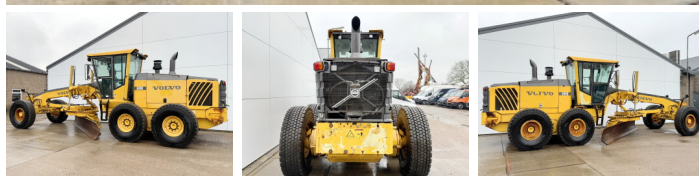

Volvo

Volvo G990

BOSS
MACHINERY

€ 51.500wy??czny podatek

Rok **2008**
Numer referencyjny **BM006229**
Godziny **12.184**

Algemeen

Typ G990
Lokalizacja Veldhoven, Netherlands
Available at Boss Machinery! This Volvo G990 Grader from 2008 has an engine power of 202 kW and counts 12184 operational hours. The total weight of this Volvo G990 is 21390 kg and the dimensions are 10.10 x 2.85 x 3.51. Furthermore, this G990 is equipped with Airco, Radio. Do you want more information or do you want to try the Volvo G990 at our yard? Please let us know.

Maten / Gewichten

Waga 21390
Wymiary D*S*W 10.10 x 2.85 x 3.51
Blade Width 4.85m

Technische informatie

Konfiguracje dysków 6x4

Motor informatie

Marka silnika Volvo
Model silnika D9B
Cylindry 6
Turbo
Wydajno?? w kW 202

Banden / Rupsen

80% 80% 16.00R24
80% 80% 16.00R24
80% 80% 16.00R24

Opties

Airco