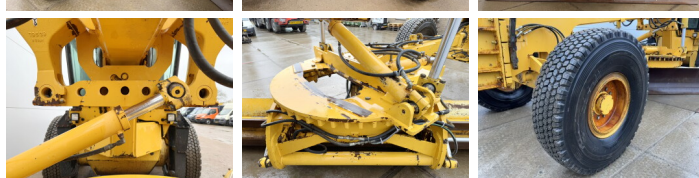

Volvo

Volvo G990

BOSS
MACHINERY

€ 51.500wy??czny podatek

Rok **2008**
Numer referencyjny **BM006229**
Godziny **12.184**

Algemeen

Typ G990
Lokalizacja Veldhoven, Netherlands
Available at Boss Machinery! This Volvo G990 Grader from 2008 has an engine power of 202 kW and counts 12184 operational hours. The total weight of this Volvo G990 is 21390 kg and the dimensions are 10.10 x 2.85 x 3.51. Furthermore, this G990 is equipped with Airco, Radio. Do you want more information or do you want to try the Volvo G990 at our yard? Please let us know.

Maten / Gewichten

Waga 21390
Wymiary D*S*W 10.10 x 2.85 x 3.51
Blade Width 4.85m

Technische informatie

Konfiguracje dysków 6x4

Motor informatie

Marka silnika Volvo
Model silnika D9B
Cylindry 6
Turbo
Wydajno?? w kW 202

Banden / Rupsen

80% 80% 16.00R24
80% 80% 16.00R24
80% 80% 16.00R24

Opties

Airco