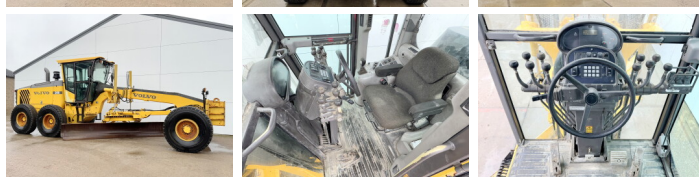

Volvo

Volvo G990

BOSS
MACHINERY

€ 51.500wy??czny podatek

Rok **2008**
Numer referencyjny **BM006229**
Godziny **12.184**

Algemeen

Typ G990
Lokalizacja Veldhoven, Netherlands
Available at Boss Machinery! This Volvo G990 Grader from 2008 has an engine power of 202 kW and counts 12184 operational hours. The total weight of this Volvo G990 is 21390 kg and the dimensions are 10.10 x 2.85 x 3.51. Furthermore, this G990 is equipped with Airco, Radio. Do you want more information or do you want to try the Volvo G990 at our yard? Please let us know.

Maten / Gewichten

Waga 21390
Wymiary D*S*W 10.10 x 2.85 x 3.51
Blade Width 4.85m

Technische informatie

Konfiguracje dysków 6x4

Motor informatie

Marka silnika Volvo
Model silnika D9B
Cylindry 6
Turbo
Wydajno?? w kW 202

Banden / Rupsen

80% 80% 16.00R24
80% 80% 16.00R24
80% 80% 16.00R24

Opties

Airco