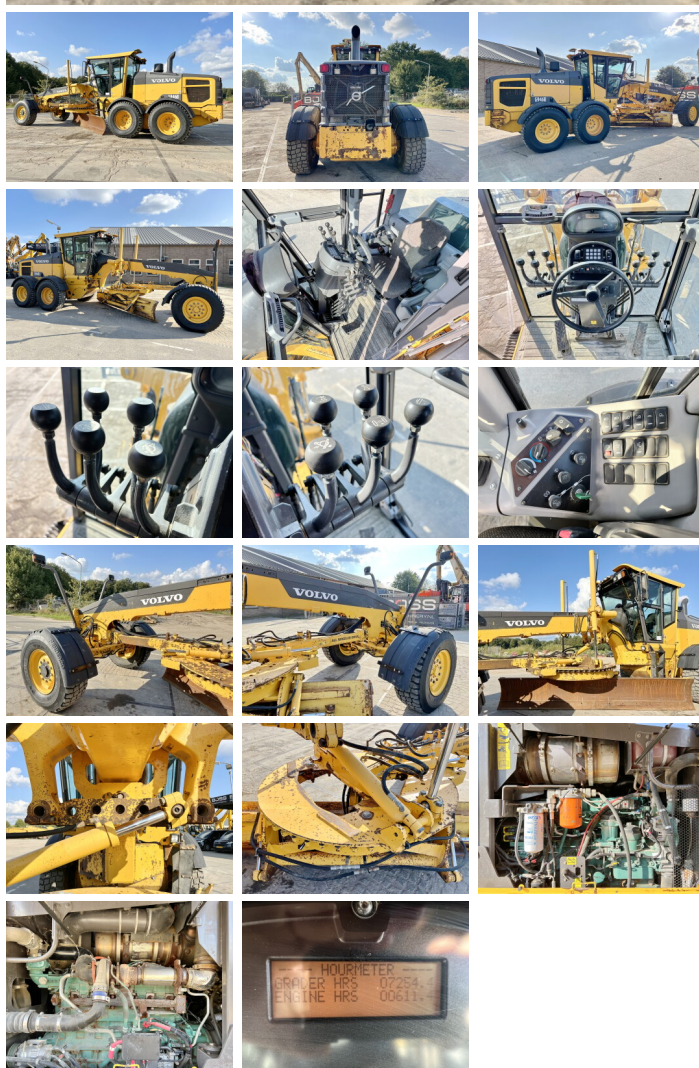

Volvo

Volvo G946B 6x6

BOSS
MACHINERY

€ 74.500 wy??czny podatek

Rok **2013**
Numer referencyjny **BM006033**
Godziny **7.254**

Algemeen

Typ G946B 6x6
Lokalizacja Veldhoven, Netherlands
Certificaat EPA

Opis Available at Boss Machinery! This Volvo G946B 6x6 Grader from 2013 has an engine power of 191 kW and counts 7254 operational hours. The total weight of this Volvo G946B 6x6 is 17500 kg and the dimensions are 9.35 x 2.82 x 3.23. Furthermore, this G946B 6x6 is equipped with Airco, Radio, Beacon, Heated Mirrors, Backup alarm. The Volvo Grader also has a EPA marking. Do you want more information or do you want to try the Volvo G946B 6x6 at our yard? Please let us know.

Maten / Gewichten

Waga 17500
Wymiary D*S*W 9.35 x 2.82 x 3.23

Technische informatie

Konfiguracje dysków 6x6

Motor informatie

Marka silnika Volvo
Model silnika D8H
Cylindry 6
Turbo
Wydajno?? w kW 191

Banden / Rupsen

50% 50% 17.5R25
80% 80% 17.5R25
80% 80% 17.5R25

Opties

Airco

Radio

Beacon

Heated Mirrors

Backup alarm