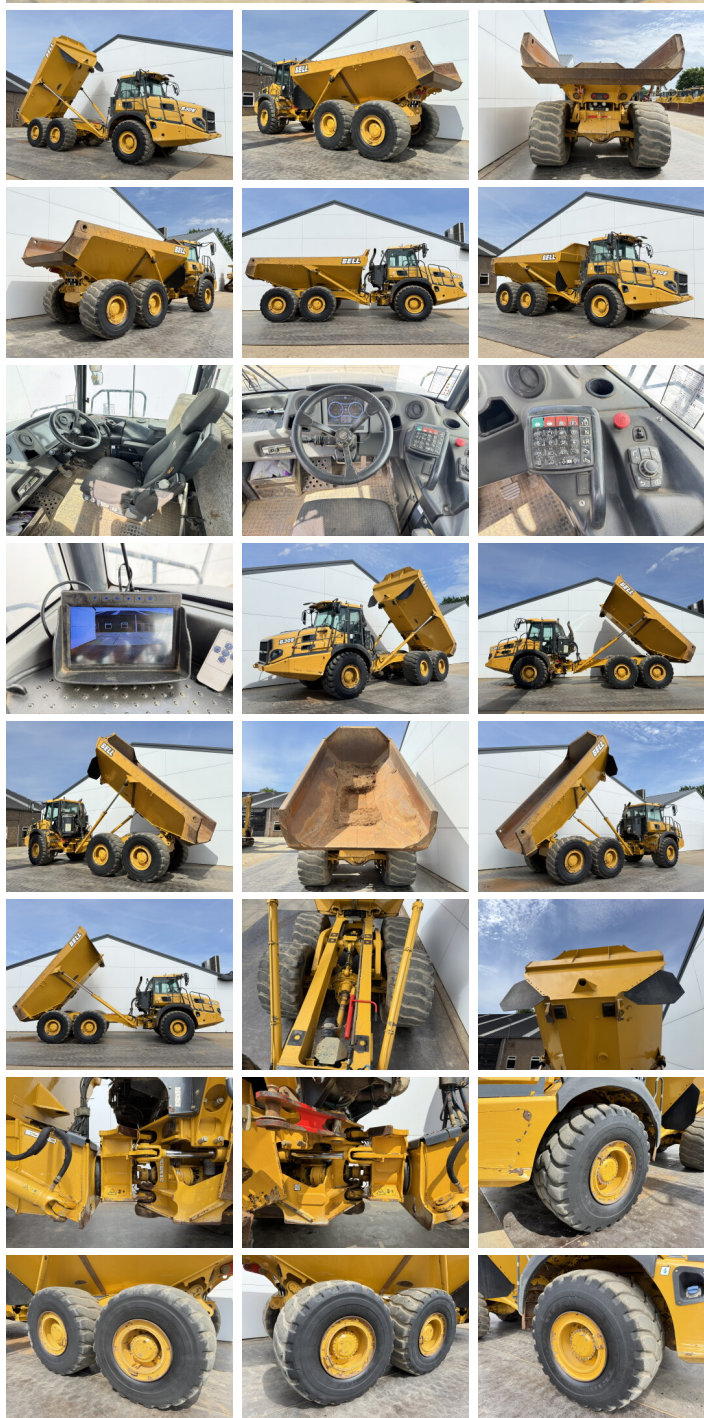

Bell

Bell B30E

€ 79.500wy??czny podatek

Rok **2017**
Numer referencyjny **BM007764**
Godziny **10.825**

Algemeen

Typ **B30E**
Lokalizacja **Veldhoven, Netherlands**
Certificaat **CE + EPA**

Opis

Available at Boss Machinery! This Bell B30E Dump Truck from 2017 has an engine power of 260 kW and counts 10825 operational hours. The total weight of this Bell B30E is 47680 kg and the dimensions are 9.91 x 3.03 x 3.44. Furthermore, this B30E is equipped with Camera, Body heating, Airco, Radio. The Bell Dump Truck also has a CE + EPA marking. Do you want more information or do you want to try the Bell B30E at our yard? Please let us know.

Banden / Rupsen

40% 40% **30/65R25**
30% 30% **30/65R25**
30% 30% **30/65R25**

BOSS
MACHINERY

Opties

Camera

Body heating

Airco

Radio