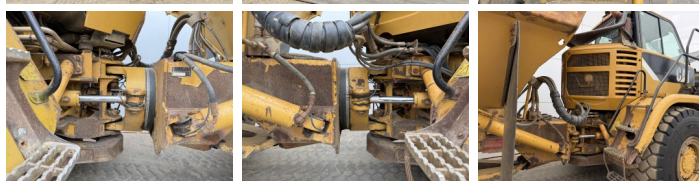

Opis

Available at Boss Machinery! This Caterpillar 725 Dump Truck from 2007 has an engine power of 227 kW and counts 20611 operational hours. The total weight of this Caterpillar 725 is 22260 kg and the dimensions are 9.88 x 2.87 x 3.44. Furthermore, this 725 is equipped with Airco, Radio. The Caterpillar Dump Truck also has a CE marking. Do you want more information or do you want to try the Caterpillar 725 at our yard? Please let us know.

Banden / Rupsen

20% 20% **23.5R25**
20% 20% **23.5R25**
20% 20% **23.5R25**

Opties

Airco
Radio