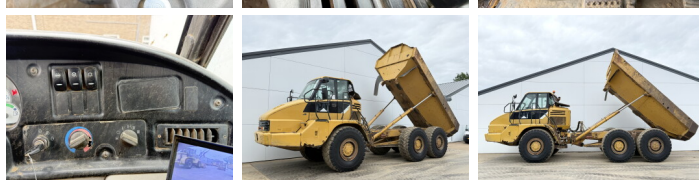

Opis

Available at Boss Machinery! This Caterpillar 725 Dump Truck from 2007 has an engine power of 227 kW and counts 20611 operational hours. The total weight of this Caterpillar 725 is 22260 kg and the dimensions are 9.88 x 2.87 x 3.44. Furthermore, this 725 is equipped with Airco, Radio. The Caterpillar Dump Truck also has a CE marking. Do you want more information or do you want to try the Caterpillar 725 at our yard? Please let us know.

Banden / Rupsen

20% 20% **23.5R25**
20% 20% **23.5R25**
20% 20% **23.5R25**

Opties

Airco
Radio