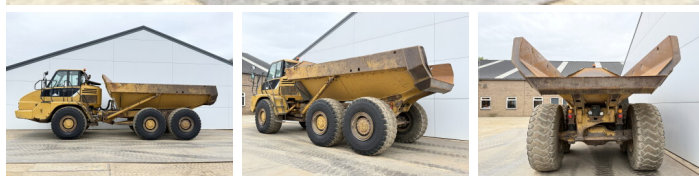

Caterpillar

Caterpillar 725

BOSS
MACHINERY

€ 42.500 wy??czny podatek

Rok **2007**
Numer referencyjny **BM007768**
Godziny **20.611**

Algemeen

Typ **725**
Lokalizacja **Veldhoven, Netherlands**
Certificaat **CE**

Opis

Available at Boss Machinery! This Caterpillar 725 Dump Truck from 2007 has an engine power of 227 kW and counts 20611 operational hours. The total weight of this Caterpillar 725 is 22260 kg and the dimensions are 9.88 x 2.87 x 3.44. Furthermore, this 725 is equipped with Airco, Radio. The Caterpillar Dump Truck also has a CE marking. Do you want more information or do you want to try the Caterpillar 725 at our yard? Please let us know.

Maten / Gewichten

Wymiary D*S*W **9.88 x 2.87 x 3.44**
Waga **22260**

Technische informatie

Konfiguracje dysków **6x6**

Motor informatie

Marka silnika **Caterpillar**
Model silnika **C11**
Cylindry **6**
Turbo
Wydajno?? w kW **227**

Banden / Rupsen

20% 20% **23.5R25**
20% 20% **23.5R25**
20% 20% **23.5R25**

Opties

Airco
Radio