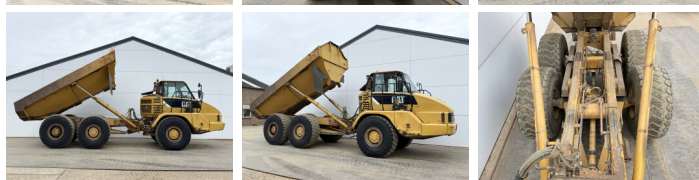

Opis

Available at Boss Machinery! This Caterpillar 725 Dump Truck from 2007 has an engine power of 227 kW and counts 20611 operational hours. The total weight of this Caterpillar 725 is 22260 kg and the dimensions are 9.88 x 2.87 x 3.44. Furthermore, this 725 is equipped with Airco, Radio. The Caterpillar Dump Truck also has a CE marking. Do you want more information or do you want to try the Caterpillar 725 at our yard? Please let us know.

Maten / Gewichten

Wymiary D*S*W **9.88 x 2.87 x 3.44**
Waga **22260**

Technische informatie

Konfiguracje dysków **6x6**

Motor informatie

Marka silnika **Caterpillar**
Model silnika **C11**
Cylindry **6**
Turbo
Wydajno?? w kW **227**

Banden / Rupsen

20% 20% **23.5R25**
20% 20% **23.5R25**
20% 20% **23.5R25**

Opties

Airco
Radio