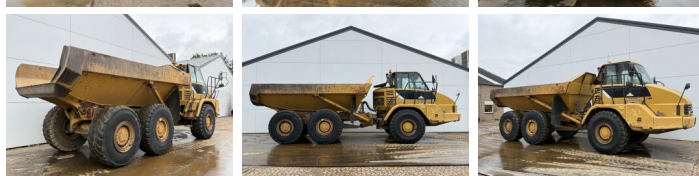

Caterpillar

Caterpillar 725

BOSS
MACHINERY

€ 44.500 wy??czny podatek

Rok **2007**
Numer referencyjny **BM007765**
Godziny **18.102**

Algemeen

Typ **725**
Lokalizacja **Veldhoven, Netherlands**
Certificaat **CE**

Opis

Available at Boss Machinery! This Caterpillar 725 Dump Truck from 2007 has an engine power of 227 kW and counts 18102 operational hours. The total weight of this Caterpillar 725 is 22260 kg and the dimensions are 9.97 x 2.90 x 3.41. Furthermore, this 725 is equipped with Camera, Body heating, Bluetooth, Radio, Airco. The Caterpillar Dump Truck also has a CE marking. Do you want more information or do you want to try the Caterpillar 725 at our yard? Please let us know.

Maten / Gewichten

Wymiary D*S*W **9.97 x 2.90 x 3.41**
Waga **22260**

Technische informatie

Konfiguracje dysków **6x6**

Motor informatie

Marka silnika **Caterpillar**
Model silnika **C11**
Cylindry **6**
Turbo
Wydajno?? w kW **227**

Banden / Rupsen

30% 30% **23.5R25**
10% 10% **23.5R25**
10% 10% **23.5R25**