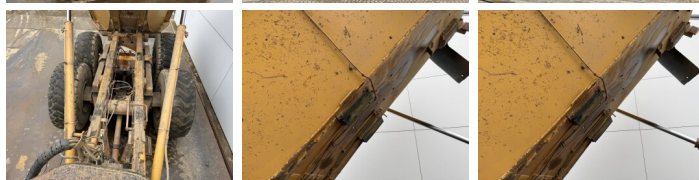

Caterpillar

Caterpillar 725

BOSS
MACHINERY

€ 44.500 wy??czny podatek

Rok **2007**
Numer referencyjny **BM007765**
Godziny **18.102**

Algemeen

Typ **725**
Lokalizacja **Veldhoven, Netherlands**
Certificaat **CE**

Opis

Available at Boss Machinery! This Caterpillar 725 Dump Truck from 2007 has an engine power of 227 kW and counts 18102 operational hours. The total weight of this Caterpillar 725 is 22260 kg and the dimensions are 9.97 x 2.90 x 3.41. Furthermore, this 725 is equipped with Camera, Body heating, Bluetooth, Radio, Airco. The Caterpillar Dump Truck also has a CE marking. Do you want more information or do you want to try the Caterpillar 725 at our yard? Please let us know.

Maten / Gewichten

Wymiary D*S*W **9.97 x 2.90 x 3.41**
Waga **22260**

Technische informatie

Konfiguracje dysków **6x6**

Motor informatie

Marka silnika **Caterpillar**
Model silnika **C11**
Cylindry **6**
Turbo
Wydajno?? w kW **227**

Banden / Rupsen

30% 30% **23.5R25**
10% 10% **23.5R25**
10% 10% **23.5R25**