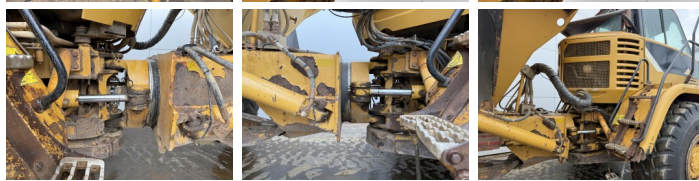

Caterpillar

Caterpillar 725

BOSS
MACHINERY

€ 44.500 wy??czny podatek

Rok **2007**
Numer referencyjny **BM007765**
Godziny **18.102**

Algemeen

Typ **725**
Lokalizacja **Veldhoven, Netherlands**
Certificaat **CE**

Opis

Available at Boss Machinery! This Caterpillar 725 Dump Truck from 2007 has an engine power of 227 kW and counts 18102 operational hours. The total weight of this Caterpillar 725 is 22260 kg and the dimensions are 9.97 x 2.90 x 3.41. Furthermore, this 725 is equipped with Camera, Body heating, Bluetooth, Radio, Airco. The Caterpillar Dump Truck also has a CE marking. Do you want more information or do you want to try the Caterpillar 725 at our yard? Please let us know.

Maten / Gewichten

Wymiary D*S*W **9.97 x 2.90 x 3.41**
Waga **22260**

Technische informatie

Konfiguracje dysków **6x6**

Motor informatie

Marka silnika **Caterpillar**
Model silnika **C11**
Cylindry **6**
Turbo
Wydajno?? w kW **227**

Banden / Rupsen

30% 30% **23.5R25**
10% 10% **23.5R25**
10% 10% **23.5R25**