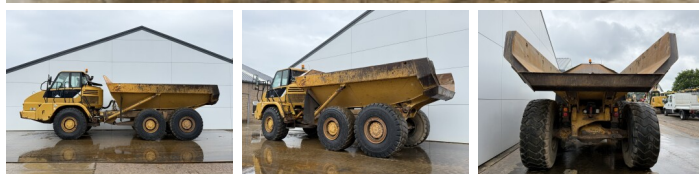

Caterpillar

Caterpillar 725

BOSS
MACHINERY

€ 44.500 wy??czny podatek

Rok **2007**
Numer referencyjny **BM007765**
Godziny **18.102**

Algemeen

Typ **725**
Lokalizacja **Veldhoven, Netherlands**
Certificaat **CE**

Opis

Available at Boss Machinery! This Caterpillar 725 Dump Truck from 2007 has an engine power of 227 kW and counts 18102 operational hours. The total weight of this Caterpillar 725 is 22260 kg and the dimensions are 9.97 x 2.90 x 3.41. Furthermore, this 725 is equipped with Camera, Body heating, Bluetooth, Radio, Airco. The Caterpillar Dump Truck also has a CE marking. Do you want more information or do you want to try the Caterpillar 725 at our yard? Please let us know.

Maten / Gewichten

Wymiary D*S*W **9.97 x 2.90 x 3.41**
Waga **22260**

Technische informatie

Konfiguracje dysków **6x6**

Motor informatie

Marka silnika **Caterpillar**
Model silnika **C11**
Cylindry **6**
Turbo
Wydajno?? w kW **227**

Banden / Rupsen

30% 30% **23.5R25**
10% 10% **23.5R25**
10% 10% **23.5R25**