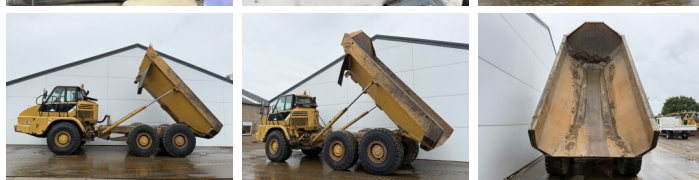

Caterpillar

Caterpillar 725

BOSS
MACHINERY

€ 44.500 wy??czny podatek

Rok **2007**
Numer referencyjny **BM007765**
Godziny **18.102**

Algemeen

Typ **725**
Lokalizacja **Veldhoven, Netherlands**
Certificaat **CE**

Opis

Available at Boss Machinery! This Caterpillar 725 Dump Truck from 2007 has an engine power of 227 kW and counts 18102 operational hours. The total weight of this Caterpillar 725 is 22260 kg and the dimensions are 9.97 x 2.90 x 3.41. Furthermore, this 725 is equipped with Camera, Body heating, Bluetooth, Radio, Airco. The Caterpillar Dump Truck also has a CE marking. Do you want more information or do you want to try the Caterpillar 725 at our yard? Please let us know.

Maten / Gewichten

Wymiary D*S*W **9.97 x 2.90 x 3.41**
Waga **22260**

Technische informatie

Konfiguracje dysków **6x6**

Motor informatie

Marka silnika **Caterpillar**
Model silnika **C11**
Cylindry **6**
Turbo
Wydajno?? w kW **227**

Banden / Rupsen

30% 30% **23.5R25**
10% 10% **23.5R25**
10% 10% **23.5R25**