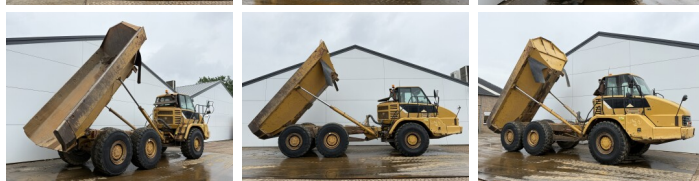

Caterpillar

Caterpillar 725

BOSS
MACHINERY

€ 44.500 wy??czny podatek

Rok **2007**
Numer referencyjny **BM007765**
Godziny **18.102**

Algemeen

Typ **725**
Lokalizacja **Veldhoven, Netherlands**
Certificaat **CE**

Opis

Available at Boss Machinery! This Caterpillar 725 Dump Truck from 2007 has an engine power of 227 kW and counts 18102 operational hours. The total weight of this Caterpillar 725 is 22260 kg and the dimensions are 9.97 x 2.90 x 3.41. Furthermore, this 725 is equipped with Camera, Body heating, Bluetooth, Radio, Airco. The Caterpillar Dump Truck also has a CE marking. Do you want more information or do you want to try the Caterpillar 725 at our yard? Please let us know.

Maten / Gewichten

Wymiary D*S*W **9.97 x 2.90 x 3.41**
Waga **22260**

Technische informatie

Konfiguracje dysków **6x6**

Motor informatie

Marka silnika **Caterpillar**
Model silnika **C11**
Cylindry **6**
Turbo
Wydajno?? w kW **227**

Banden / Rupsen

30% 30% **23.5R25**
10% 10% **23.5R25**
10% 10% **23.5R25**