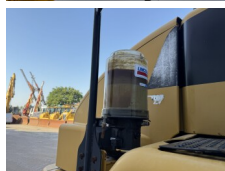

Caterpillar

Caterpillar 725

BOSS
MACHINERY

€ 52.500 wy??czny podatek

Rok **2011**
Numer referencyjny **BM007722**
Godziny **10.042**

Algemeen

Typ **725**
Lokalizacja **Veldhoven, Netherlands**
Dutch vehicle
Certificaat **CE**

Opis
Available at Boss Machinery! This Caterpillar 725 Dump Truck from 2011 has an engine power of 227 kW and counts 10042 operational hours. Always worked in The Netherlands. The total weight of this Caterpillar 725 is 22260 kg and the dimensions are 10.08 x 3.00 x 3.48. Furthermore, this 725 is equipped with Bluetooth, Airco, Body heating, Radio, Centralne smarowanie. The Caterpillar Dump Truck also has a CE marking. Do you want more information or do you want to try the Caterpillar 725 at our yard? Please let us know.

Maten / Gewichten

Waga **22260**
Wymiary D*S*W **10.08 x 3.00 x 3.48**

Technische informatie

Konfiguracje dysków **6x6**

Motor informatie

Marka silnika **Caterpillar**
Model silnika **C11**
Cylindry **6**
Turbo
Wydajno?? w kW **227**

Banden / Rupsen

20% 20% **23.5R25**
10% 10% **23.5R25**