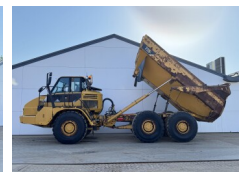

Caterpillar

Caterpillar 725

BOSS
MACHINERY

€ 52.500 wy??czny podatek

Rok **2011**
Numer referencyjny **BM007722**
Godziny **10.042**

Algemeen

Typ **725**
Lokalizacja **Veldhoven, Netherlands**
Dutch vehicle
Certificaat **CE**

Opis
Available at Boss Machinery! This Caterpillar 725 Dump Truck from 2011 has an engine power of 227 kW and counts 10042 operational hours. Always worked in The Netherlands. The total weight of this Caterpillar 725 is 22260 kg and the dimensions are 10.08 x 3.00 x 3.48. Furthermore, this 725 is equipped with Bluetooth, Airco, Body heating, Radio, Centralne smarowanie. The Caterpillar Dump Truck also has a CE marking. Do you want more information or do you want to try the Caterpillar 725 at our yard? Please let us know.

Maten / Gewichten

Waga **22260**
Wymiary D*S*W **10.08 x 3.00 x 3.48**

Technische informatie

Konfiguracje dysków **6x6**

Motor informatie

Marka silnika **Caterpillar**
Model silnika **C11**
Cylindry **6**
Turbo
Wydajno?? w kW **227**

Banden / Rupsen

20% 20% **23.5R25**
10% 10% **23.5R25**