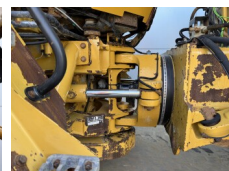

Opis
Available at Boss Machinery! This Caterpillar 725 Dump Truck from 2011 has an engine power of 227 kW and counts 10042 operational hours. Always worked in The Netherlands. The total weight of this Caterpillar 725 is 22260 kg and the dimensions are 10.08 x 3.00 x 3.48. Furthermore, this 725 is equipped with Bluetooth, Airco, Body heating, Radio, Centralne smarowanie. The Caterpillar Dump Truck also has a CE marking. Do you want more information or do you want to try the Caterpillar 725 at our yard? Please let us know.

Banden / Rupsen

20% 20% **23.5R25**
10% 10% **23.5R25**

10% 10%

23.5R25

Opties

Bluetooth

Airco

Body heating