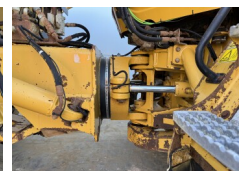

Opis
Available at Boss Machinery! This Caterpillar 725 Dump Truck from 2011 has an engine power of 227 kW and counts 10042 operational hours. Always worked in The Netherlands. The total weight of this Caterpillar 725 is 22260 kg and the dimensions are 10.08 x 3.00 x 3.48. Furthermore, this 725 is equipped with Bluetooth, Airco, Body heating, Radio, Centralne smarowanie. The Caterpillar Dump Truck also has a CE marking. Do you want more information or do you want to try the Caterpillar 725 at our yard? Please let us know.

Banden / Rupsen

20% 20% **23.5R25**
10% 10% **23.5R25**

10% 10%

23.5R25

Opties

Bluetooth

Airco

Body heating