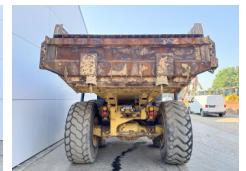

Opis
Available at Boss Machinery! This Caterpillar 725 Dump Truck from 2011 has an engine power of 227 kW and counts 10042 operational hours. Always worked in The Netherlands. The total weight of this Caterpillar 725 is 22260 kg and the dimensions are 10.08 x 3.00 x 3.48. Furthermore, this 725 is equipped with Bluetooth, Airco, Body heating, Radio, Centralne smarowanie. The Caterpillar Dump Truck also has a CE marking. Do you want more information or do you want to try the Caterpillar 725 at our yard? Please let us know.

Maten / Gewichten

Waga **22260**
Wymiary D*S*W **10.08 x 3.00 x 3.48**

Technische informatie

Konfiguracje dysków **6x6**

Motor informatie

Marka silnika **Caterpillar**
Model silnika **C11**
Cylindry **6**
Turbo
Wydajno?? w kW **227**

Banden / Rupsen

20% 20% **23.5R25**
10% 10% **23.5R25**

10% 10%

23.5R25

Opties

Bluetooth

Airco

Body heating