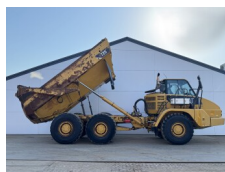

Caterpillar

Caterpillar 725

BOSS
MACHINERY

€ 52.500 wy??czny podatek

Rok **2011**
Numer referencyjny **BM007722**
Godziny **10.042**

Algemeen

Typ **725**
Lokalizacja **Veldhoven, Netherlands**
Dutch vehicle
Certificaat **CE**

Opis
Available at Boss Machinery! This Caterpillar 725 Dump Truck from 2011 has an engine power of 227 kW and counts 10042 operational hours. Always worked in The Netherlands. The total weight of this Caterpillar 725 is 22260 kg and the dimensions are 10.08 x 3.00 x 3.48. Furthermore, this 725 is equipped with Bluetooth, Airco, Body heating, Radio, Centralne smarowanie. The Caterpillar Dump Truck also has a CE marking. Do you want more information or do you want to try the Caterpillar 725 at our yard? Please let us know.

Maten / Gewichten

Waga **22260**
Wymiary D*S*W **10.08 x 3.00 x 3.48**

Technische informatie

Konfiguracje dysków **6x6**

Motor informatie

Marka silnika **Caterpillar**
Model silnika **C11**
Cylindry **6**
Turbo
Wydajno?? w kW **227**

Banden / Rupsen

20% 20% **23.5R25**
10% 10% **23.5R25**