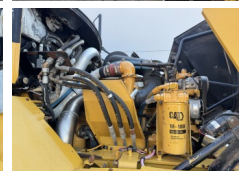

Caterpillar

Caterpillar 725

BOSS
MACHINERY

€ 52.500 wy??czny podatek

Rok **2011**
Numer referencyjny **BM007722**
Godziny **10.042**

Algemeen

Typ **725**
Lokalizacja **Veldhoven, Netherlands**
Dutch vehicle
Certificaat **CE**

Opis
Available at Boss Machinery! This Caterpillar 725 Dump Truck from 2011 has an engine power of 227 kW and counts 10042 operational hours. Always worked in The Netherlands. The total weight of this Caterpillar 725 is 22260 kg and the dimensions are 10.08 x 3.00 x 3.48. Furthermore, this 725 is equipped with Bluetooth, Airco, Body heating, Radio, Centralne smarowanie. The Caterpillar Dump Truck also has a CE marking. Do you want more information or do you want to try the Caterpillar 725 at our yard? Please let us know.

Maten / Gewichten

Waga **22260**
Wymiary D*S*W **10.08 x 3.00 x 3.48**

Technische informatie

Konfiguracje dysków **6x6**

Motor informatie

Marka silnika **Caterpillar**
Model silnika **C11**
Cylindry **6**
Turbo
Wydajno?? w kW **227**

Banden / Rupsen

20% 20% **23.5R25**
10% 10% **23.5R25**