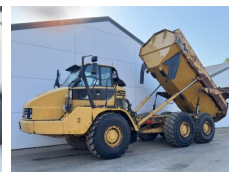

Caterpillar

Caterpillar 725

BOSS
MACHINERY

€ 52.500 wy??czny podatek

Rok **2011**
Numer referencyjny **BM007722**
Godziny **10.042**

Algemeen

Typ **725**
Lokalizacja **Veldhoven, Netherlands**
Dutch vehicle
Certificaat **CE**

Opis
Available at Boss Machinery! This Caterpillar 725 Dump Truck from 2011 has an engine power of 227 kW and counts 10042 operational hours. Always worked in The Netherlands. The total weight of this Caterpillar 725 is 22260 kg and the dimensions are 10.08 x 3.00 x 3.48. Furthermore, this 725 is equipped with Bluetooth, Airco, Body heating, Radio, Centralne smarowanie. The Caterpillar Dump Truck also has a CE marking. Do you want more information or do you want to try the Caterpillar 725 at our yard? Please let us know.

Maten / Gewichten

Waga **22260**
Wymiary D*S*W **10.08 x 3.00 x 3.48**

Technische informatie

Konfiguracje dysków **6x6**

Motor informatie

Marka silnika **Caterpillar**
Model silnika **C11**
Cylindry **6**
Turbo
Wydajno?? w kW **227**

Banden / Rupsen

20% 20% **23.5R25**
10% 10% **23.5R25**