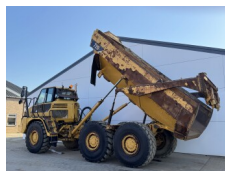

Caterpillar

Caterpillar 725

BOSS
MACHINERY

€ 52.500 wy??czny podatek

Rok **2011**
Numer referencyjny **BM007722**
Godziny **10.042**

Algemeen

Typ **725**
Lokalizacja **Veldhoven, Netherlands**
Dutch vehicle
Certificaat **CE**

Opis
Available at Boss Machinery! This Caterpillar 725 Dump Truck from 2011 has an engine power of 227 kW and counts 10042 operational hours. Always worked in The Netherlands. The total weight of this Caterpillar 725 is 22260 kg and the dimensions are 10.08 x 3.00 x 3.48. Furthermore, this 725 is equipped with Bluetooth, Airco, Body heating, Radio, Centralne smarowanie. The Caterpillar Dump Truck also has a CE marking. Do you want more information or do you want to try the Caterpillar 725 at our yard? Please let us know.

Maten / Gewichten

Waga **22260**
Wymiary D*S*W **10.08 x 3.00 x 3.48**

Technische informatie

Konfiguracje dysków **6x6**

Motor informatie

Marka silnika **Caterpillar**
Model silnika **C11**
Cylindry **6**
Turbo
Wydajno?? w kW **227**

Banden / Rupsen

20% 20% **23.5R25**
10% 10% **23.5R25**