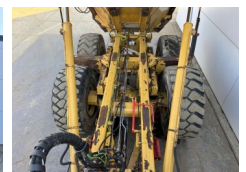

Opis
Available at Boss Machinery! This Caterpillar 725 Dump Truck from 2011 has an engine power of 227 kW and counts 10042 operational hours. Always worked in The Netherlands. The total weight of this Caterpillar 725 is 22260 kg and the dimensions are 10.08 x 3.00 x 3.48. Furthermore, this 725 is equipped with Bluetooth, Airco, Body heating, Radio, Centralne smarowanie. The Caterpillar Dump Truck also has a CE marking. Do you want more information or do you want to try the Caterpillar 725 at our yard? Please let us know.

Banden / Rupsen

20% 20% **23.5R25**
10% 10% **23.5R25**

10% 10%

23.5R25

Opties

Bluetooth

Airco

Body heating