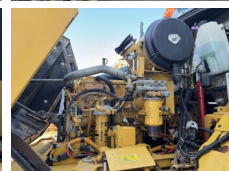

Caterpillar

Caterpillar 725

BOSS
MACHINERY

€ 52.500 wy??czny podatek

Rok **2011**
Numer referencyjny **BM007722**
Godziny **10.042**

Algemeen

Typ **725**
Lokalizacja **Veldhoven, Netherlands**
Dutch vehicle
Certificaat **CE**

Opis
Available at Boss Machinery! This Caterpillar 725 Dump Truck from 2011 has an engine power of 227 kW and counts 10042 operational hours. Always worked in The Netherlands. The total weight of this Caterpillar 725 is 22260 kg and the dimensions are 10.08 x 3.00 x 3.48. Furthermore, this 725 is equipped with Bluetooth, Airco, Body heating, Radio, Centralne smarowanie. The Caterpillar Dump Truck also has a CE marking. Do you want more information or do you want to try the Caterpillar 725 at our yard? Please let us know.

Maten / Gewichten

Waga **22260**
Wymiary D*S*W **10.08 x 3.00 x 3.48**

Technische informatie

Konfiguracje dysków **6x6**

Motor informatie

Marka silnika **Caterpillar**
Model silnika **C11**
Cylindry **6**
Turbo
Wydajno?? w kW **227**

Banden / Rupsen

20% 20% **23.5R25**
10% 10% **23.5R25**