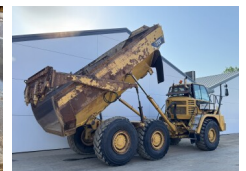

Caterpillar

Caterpillar 725

BOSS
MACHINERY

€ 52.500 wy??czny podatek

Rok **2011**
Numer referencyjny **BM007722**
Godziny **10.042**

Algemeen

Typ **725**
Lokalizacja **Veldhoven, Netherlands**
Dutch vehicle
Certificaat **CE**

Opis
Available at Boss Machinery! This Caterpillar 725 Dump Truck from 2011 has an engine power of 227 kW and counts 10042 operational hours. Always worked in The Netherlands. The total weight of this Caterpillar 725 is 22260 kg and the dimensions are 10.08 x 3.00 x 3.48. Furthermore, this 725 is equipped with Bluetooth, Airco, Body heating, Radio, Centralne smarowanie. The Caterpillar Dump Truck also has a CE marking. Do you want more information or do you want to try the Caterpillar 725 at our yard? Please let us know.

Maten / Gewichten

Waga **22260**
Wymiary D*S*W **10.08 x 3.00 x 3.48**

Technische informatie

Konfiguracje dysków **6x6**

Motor informatie

Marka silnika **Caterpillar**
Model silnika **C11**
Cylindry **6**
Turbo
Wydajno?? w kW **227**

Banden / Rupsen

20% 20% **23.5R25**
10% 10% **23.5R25**