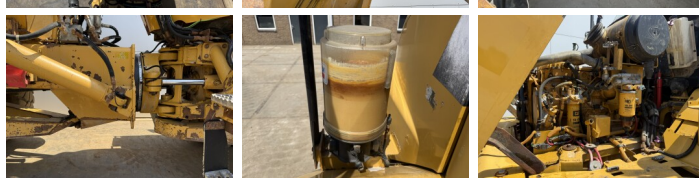

Caterpillar

Caterpillar 725

BOSS

MACHINERY

€ 52.500 wy??czny podatek

Rok **2011**
Numer referencyjny **BM007723**
Godziny **9.407**

Algemeen

Typ **725**
Lokalizacja **Veldhoven, Netherlands**
Certificaat **CE**

Opis

Available at Boss Machinery! This Caterpillar 725 Dump Truck from 2011 has an engine power of 227 kW and counts 9407 operational hours. The total weight of this Caterpillar 725 is 22260 kg and the dimensions are 10.13 x 3.05 x 3.48. Furthermore, this 725 is equipped with Airco, Body heating, Centralne smarowanie. The Caterpillar Dump Truck also has a CE marking. Do you want more information or do you want to try the Caterpillar 725 at our yard? Please let us know.

Maten / Gewichten

Waga **22260**
Wymiary D*S*W **10.13 x 3.05 x 3.48**

Technische informatie

Konfiguracje dysków **6x6**

Motor informatie

Marka silnika **Caterpillar**
Model silnika **C11**
Cylindry **6**
Turbo
Wydajno?? w kW **227**

Banden / Rupsen

15% 15% **23.5R25**
15% 15% **23.5R25**
15% 15% **23.5R25**