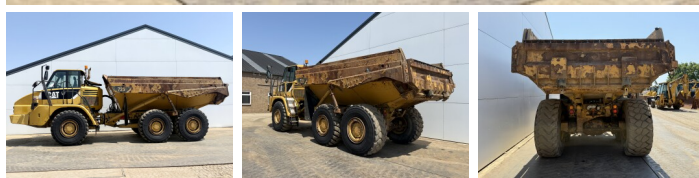

Caterpillar

Caterpillar 725

BOSS

MACHINERY

€ 52.500 wy??czny podatek

Rok **2011**
Numer referencyjny **BM007723**
Godziny **9.407**

Algemeen

Typ **725**
Lokalizacja **Veldhoven, Netherlands**
Certificaat **CE**

Opis

Available at Boss Machinery! This Caterpillar 725 Dump Truck from 2011 has an engine power of 227 kW and counts 9407 operational hours. The total weight of this Caterpillar 725 is 22260 kg and the dimensions are 10.13 x 3.05 x 3.48. Furthermore, this 725 is equipped with Airco, Body heating, Centralne smarowanie. The Caterpillar Dump Truck also has a CE marking. Do you want more information or do you want to try the Caterpillar 725 at our yard? Please let us know.

Maten / Gewichten

Waga **22260**
Wymiary D*S*W **10.13 x 3.05 x 3.48**

Technische informatie

Konfiguracje dysków **6x6**

Motor informatie

Marka silnika **Caterpillar**
Model silnika **C11**
Cylindry **6**
Turbo
Wydajno?? w kW **227**

Banden / Rupsen

15% 15% **23.5R25**
15% 15% **23.5R25**
15% 15% **23.5R25**