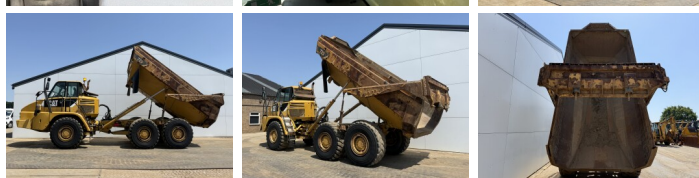

Caterpillar

Caterpillar 725

BOSS

MACHINERY

€ 52.500 wy??czny podatek

Rok **2011**
Numer referencyjny **BM007723**
Godziny **9.407**

Algemeen

Typ **725**
Lokalizacja **Veldhoven, Netherlands**
Certificaat **CE**

Opis

Available at Boss Machinery! This Caterpillar 725 Dump Truck from 2011 has an engine power of 227 kW and counts 9407 operational hours. The total weight of this Caterpillar 725 is 22260 kg and the dimensions are 10.13 x 3.05 x 3.48. Furthermore, this 725 is equipped with Airco, Body heating, Centralne smarowanie. The Caterpillar Dump Truck also has a CE marking. Do you want more information or do you want to try the Caterpillar 725 at our yard? Please let us know.

Maten / Gewichten

Waga **22260**
Wymiary D*S*W **10.13 x 3.05 x 3.48**

Technische informatie

Konfiguracje dysków **6x6**

Motor informatie

Marka silnika **Caterpillar**
Model silnika **C11**
Cylindry **6**
Turbo
Wydajno?? w kW **227**

Banden / Rupsen

15% 15% **23.5R25**
15% 15% **23.5R25**
15% 15% **23.5R25**