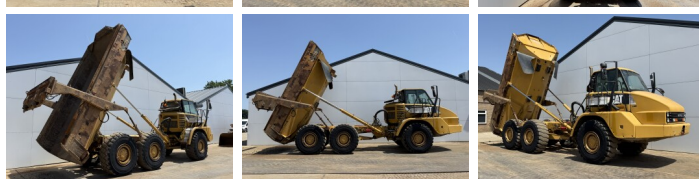

Caterpillar

Caterpillar 725

BOSS

MACHINERY

€ 52.500 wy??czny podatek

Rok **2011**
Numer referencyjny **BM007723**
Godziny **9.407**

Algemeen

Typ **725**
Lokalizacja **Veldhoven, Netherlands**
Certificaat **CE**

Opis

Available at Boss Machinery! This Caterpillar 725 Dump Truck from 2011 has an engine power of 227 kW and counts 9407 operational hours. The total weight of this Caterpillar 725 is 22260 kg and the dimensions are 10.13 x 3.05 x 3.48. Furthermore, this 725 is equipped with Airco, Body heating, Centralne smarowanie. The Caterpillar Dump Truck also has a CE marking. Do you want more information or do you want to try the Caterpillar 725 at our yard? Please let us know.

Maten / Gewichten

Waga **22260**
Wymiary D*S*W **10.13 x 3.05 x 3.48**

Technische informatie

Konfiguracje dysków **6x6**

Motor informatie

Marka silnika **Caterpillar**
Model silnika **C11**
Cylindry **6**
Turbo
Wydajno?? w kW **227**

Banden / Rupsen

15% 15% **23.5R25**
15% 15% **23.5R25**
15% 15% **23.5R25**