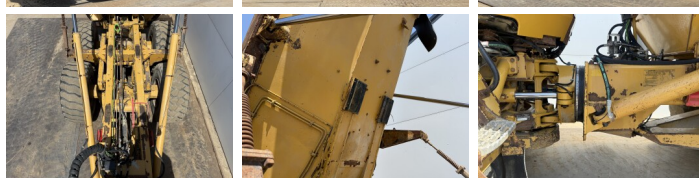

### Algemeen

---

Typ **725**  
Lokalizacja **Veldhoven, Netherlands**  
Certificaat **CE**

Opis

Available at Boss Machinery! This Caterpillar 725 Dump Truck from 2011 has an engine power of 227 kW and counts 9407 operational hours. The total weight of this Caterpillar 725 is 22260 kg and the dimensions are 10.13 x 3.05 x 3.48. Furthermore, this 725 is equipped with Airco, Body heating, Centralne smarowanie. The Caterpillar Dump Truck also has a CE marking. Do you want more information or do you want to try the Caterpillar 725 at our yard? Please let us know.

### Banden / Rupsen

---

15% 15% **23.5R25**  
15% 15% **23.5R25**  
15% 15% **23.5R25**