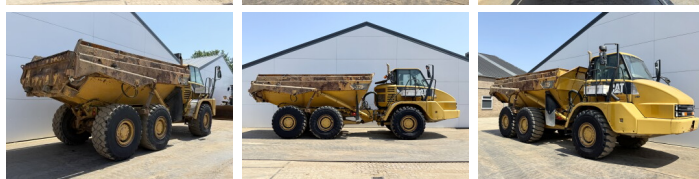

Caterpillar

Caterpillar 725

BOSS

MACHINERY

€ 52.500 wy??czny podatek

Rok **2011**
Numer referencyjny **BM007723**
Godziny **9.407**

Algemeen

Typ **725**
Lokalizacja **Veldhoven, Netherlands**
Certificaat **CE**

Opis

Available at Boss Machinery! This Caterpillar 725 Dump Truck from 2011 has an engine power of 227 kW and counts 9407 operational hours. The total weight of this Caterpillar 725 is 22260 kg and the dimensions are 10.13 x 3.05 x 3.48. Furthermore, this 725 is equipped with Airco, Body heating, Centralne smarowanie. The Caterpillar Dump Truck also has a CE marking. Do you want more information or do you want to try the Caterpillar 725 at our yard? Please let us know.

Maten / Gewichten

Waga **22260**
Wymiary D*S*W **10.13 x 3.05 x 3.48**

Technische informatie

Konfiguracje dysków **6x6**

Motor informatie

Marka silnika **Caterpillar**
Model silnika **C11**
Cylindry **6**
Turbo
Wydajno?? w kW **227**

Banden / Rupsen

15% 15% **23.5R25**
15% 15% **23.5R25**
15% 15% **23.5R25**