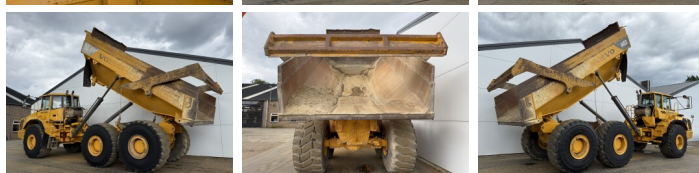

Volvo

Volvo A40D

BOSS
MACHINERY

€ 47.500 wy??czny podatek

Rok **2002**
Numer referencyjny **BM007659**
Godziny **29.850**

Algemeen

Typ **A40D**
Lokalizacja **Veldhoven, Netherlands**
Opis **Available at Boss Machinery! This Volvo A40D Dump Truck from 2002 has an engine power of 280 kW and counts 29850 operational hours. The total weight of this Volvo A40D is 31270 kg and the dimensions are 11.33 x 3.56 x 3.87. Furthermore, this A40D is equipped with Camera, Airco, Heated Seat. Do you want more information or do you want to try the Volvo A40D at our yard? Please let us know.**

Maten / Gewichten

Wymiary D*S*W **11.33 x 3.56 x 3.87**
Waga **31270**

Technische informatie

Konfiguracje dysków **6x6**

Motor informatie

Marka silnika **Volvo**
Model silnika **D12C**
Cylindry **6**
Turbo
Wydajno?? w kW **280**

Banden / Rupsen

30% 20% **29.5R25**
20% 20% **29.5R25**
20% 20% **29.5R25**

Opties

Camera