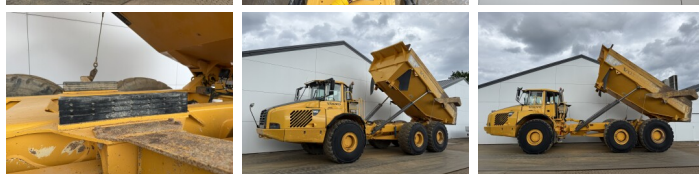

Volvo

Volvo A40D

BOSS
MACHINERY

€ 47.500 wy??czny podatek

Rok **2002**
Numer referencyjny **BM007659**
Godziny **29.850**

Algemeen

Typ **A40D**
Lokalizacja **Veldhoven, Netherlands**
Opis **Available at Boss Machinery! This Volvo A40D Dump Truck from 2002 has an engine power of 280 kW and counts 29850 operational hours. The total weight of this Volvo A40D is 31270 kg and the dimensions are 11.33 x 3.56 x 3.87. Furthermore, this A40D is equipped with Camera, Airco, Heated Seat. Do you want more information or do you want to try the Volvo A40D at our yard? Please let us know.**

Maten / Gewichten

Wymiary D*S*W **11.33 x 3.56 x 3.87**
Waga **31270**

Technische informatie

Konfiguracje dysków **6x6**

Motor informatie

Marka silnika **Volvo**
Model silnika **D12C**
Cylindry **6**
Turbo
Wydajno?? w kW **280**

Banden / Rupsen

30% 20% **29.5R25**
20% 20% **29.5R25**
20% 20% **29.5R25**

Opties

Camera