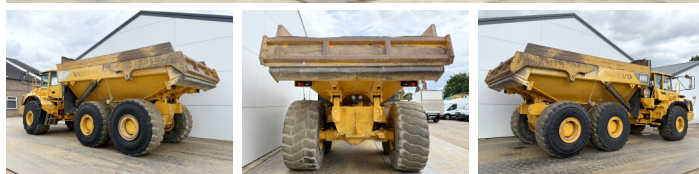

Volvo

Volvo A40D

BOSS
MACHINERY

€ 47.500 wy??czny podatek

Rok **2002**
Numer referencyjny **BM007659**
Godziny **29.850**

Algemeen

Typ **A40D**
Lokalizacja **Veldhoven, Netherlands**
Opis **Available at Boss Machinery! This Volvo A40D Dump Truck from 2002 has an engine power of 280 kW and counts 29850 operational hours. The total weight of this Volvo A40D is 31270 kg and the dimensions are 11.33 x 3.56 x 3.87. Furthermore, this A40D is equipped with Camera, Airco, Heated Seat. Do you want more information or do you want to try the Volvo A40D at our yard? Please let us know.**

Maten / Gewichten

Wymiary D*S*W **11.33 x 3.56 x 3.87**
Waga **31270**

Technische informatie

Konfiguracje dysków **6x6**

Motor informatie

Marka silnika **Volvo**
Model silnika **D12C**
Cylindry **6**
Turbo
Wydajno?? w kW **280**

Banden / Rupsen

30% 20% **29.5R25**
20% 20% **29.5R25**
20% 20% **29.5R25**

Opties

Camera