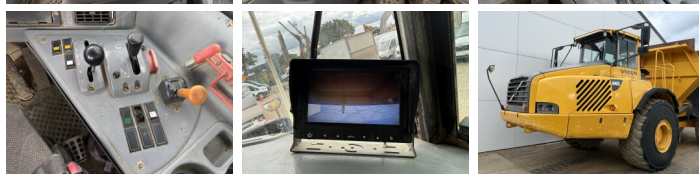

Volvo

Volvo A40D

BOSS
MACHINERY

€ 47.500 wy??czny podatek

Rok **2002**
Numer referencyjny **BM007659**
Godziny **29.850**

Algemeen

Typ **A40D**
Lokalizacja **Veldhoven, Netherlands**
Opis **Available at Boss Machinery! This Volvo A40D Dump Truck from 2002 has an engine power of 280 kW and counts 29850 operational hours. The total weight of this Volvo A40D is 31270 kg and the dimensions are 11.33 x 3.56 x 3.87. Furthermore, this A40D is equipped with Camera, Airco, Heated Seat. Do you want more information or do you want to try the Volvo A40D at our yard? Please let us know.**

Maten / Gewichten

Wymiary D*S*W **11.33 x 3.56 x 3.87**
Waga **31270**

Technische informatie

Konfiguracje dysków **6x6**

Motor informatie

Marka silnika **Volvo**
Model silnika **D12C**
Cylindry **6**
Turbo
Wydajno?? w kW **280**

Banden / Rupsen

30% 20% **29.5R25**
20% 20% **29.5R25**
20% 20% **29.5R25**

Opties

Camera