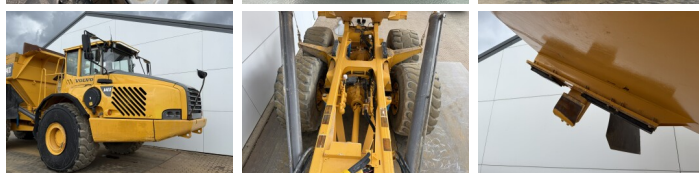

Volvo

Volvo A40D

BOSS
MACHINERY

€ 47.500 wy??czny podatek

Rok **2002**
Numer referencyjny **BM007659**
Godziny **29.850**

Algemeen

Typ **A40D**
Lokalizacja **Veldhoven, Netherlands**
Opis **Available at Boss Machinery! This Volvo A40D Dump Truck from 2002 has an engine power of 280 kW and counts 29850 operational hours. The total weight of this Volvo A40D is 31270 kg and the dimensions are 11.33 x 3.56 x 3.87. Furthermore, this A40D is equipped with Camera, Airco, Heated Seat. Do you want more information or do you want to try the Volvo A40D at our yard? Please let us know.**

Maten / Gewichten

Wymiary D*S*W **11.33 x 3.56 x 3.87**
Waga **31270**

Technische informatie

Konfiguracje dysków **6x6**

Motor informatie

Marka silnika **Volvo**
Model silnika **D12C**
Cylindry **6**
Turbo
Wydajno?? w kW **280**

Banden / Rupsen

30% 20% **29.5R25**
20% 20% **29.5R25**
20% 20% **29.5R25**

Opties

Camera