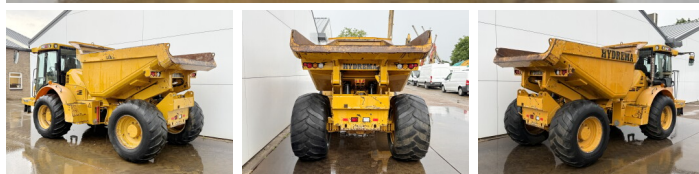

Hydrema

Hydrema 912 ES

BOSS
MACHINERY

€ 42.500 wy??czny podatek

Rok **2014**
Numer referencyjny **BM007681**
Godziny **7.925**

Algemeen

Typ **912 ES**
Lokalizacja **Veldhoven, Netherlands**
Certificaat **CE**

Opis

Available at Boss Machinery! This Hydrema 912 ES Dump Truck from 2014 has an engine power of 97 kW and counts 7925 operational hours. The total weight of this Hydrema 912 ES is 8000 kg and the dimensions are 5.82 x 2.56 x 2.83. Furthermore, this 912 ES is equipped with Airco, Climate Control, Camera. The Hydrema Dump Truck also has a CE marking. Do you want more information or do you want to try the Hydrema 912 ES at our yard? Please let us know.

Maten / Gewichten

Waga **8000**
Wymiary D*S*W **5.82 x 2.56 x 2.83**

Technische informatie

Konfiguracje dysków **4x4**

Motor informatie

Marka silnika **Cummins**
Model silnika **QSB4.5 130**
Cylindry **4**
Turbo
Wydajno?? w kW **97**

Banden / Rupsen

20% 20% **600/55-26.5**
20% 20% **600/55-26.5**

Opties

Airco
Climate Control
Camera