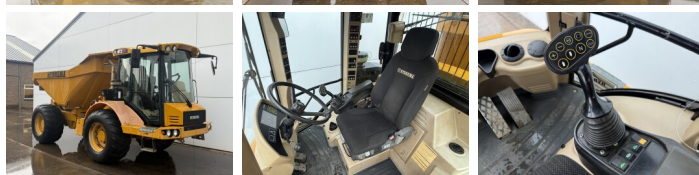

Opis

Available at Boss Machinery! This Hydrema 912 ES Dump Truck from 2014 has an engine power of 97 kW and counts 7925 operational hours. The total weight of this Hydrema 912 ES is 8000 kg and the dimensions are 5.82 x 2.56 x 2.83. Furthermore, this 912 ES is equipped with Airco, Climate Control, Camera. The Hydrema Dump Truck also has a CE marking. Do you want more information or do you want to try the Hydrema 912 ES at our yard? Please let us know.

Maten / Gewichten

Waga **8000**
Wymiary D*S*W **5.82 x 2.56 x 2.83**

Technische informatie

Konfiguracje dysków **4x4**

Motor informatie

Marka silnika **Cummins**
Model silnika **QSB4.5 130**
Cylindry **4**
Turbo
Wydajno?? w kW **97**

Banden / Rupsen

20% 20% **600/55-26.5**
20% 20% **600/55-26.5**

Opties

Airco
Climate Control
Camera