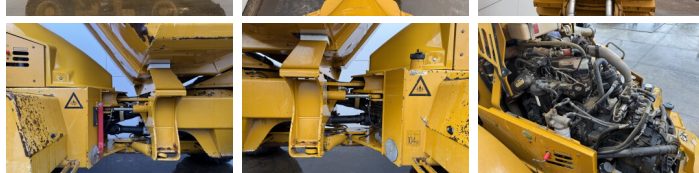

Opis

Available at Boss Machinery! This Hydrema 912 ES Dump Truck from 2014 has an engine power of 97 kW and counts 7925 operational hours. The total weight of this Hydrema 912 ES is 8000 kg and the dimensions are 5.82 x 2.56 x 2.83. Furthermore, this 912 ES is equipped with Airco, Climate Control, Camera. The Hydrema Dump Truck also has a CE marking. Do you want more information or do you want to try the Hydrema 912 ES at our yard? Please let us know.

Maten / Gewichten

Waga **8000**
Wymiary D*S*W **5.82 x 2.56 x 2.83**

Technische informatie

Konfiguracje dysków **4x4**

Motor informatie

Marka silnika **Cummins**
Model silnika **QSB4.5 130**
Cylindry **4**
Turbo
Wydajno?? w kW **97**

Banden / Rupsen

20% 20% **600/55-26.5**
20% 20% **600/55-26.5**

Opties

Airco
Climate Control
Camera