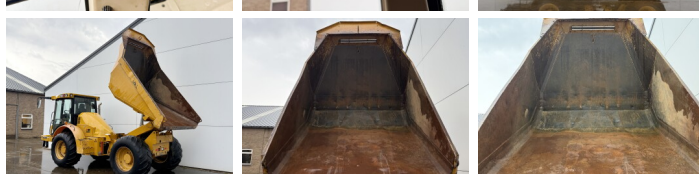

Opis

Available at Boss Machinery! This Hydrema 912 ES Dump Truck from 2014 has an engine power of 97 kW and counts 7925 operational hours. The total weight of this Hydrema 912 ES is 8000 kg and the dimensions are 5.82 x 2.56 x 2.83. Furthermore, this 912 ES is equipped with Airco, Climate Control, Camera. The Hydrema Dump Truck also has a CE marking. Do you want more information or do you want to try the Hydrema 912 ES at our yard? Please let us know.

Banden / Rupsen

20% 20% **600/55-26.5**
20% 20% **600/55-26.5**

Opties

Airco
Climate Control
Camera