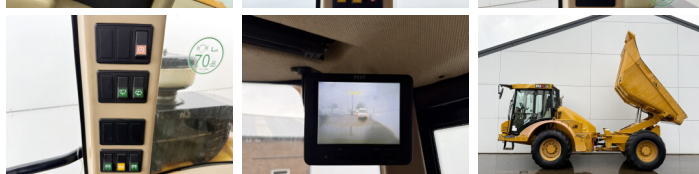

Opis

Available at Boss Machinery! This Hydrema 912 ES Dump Truck from 2014 has an engine power of 97 kW and counts 7925 operational hours. The total weight of this Hydrema 912 ES is 8000 kg and the dimensions are 5.82 x 2.56 x 2.83. Furthermore, this 912 ES is equipped with Airco, Climate Control, Camera. The Hydrema Dump Truck also has a CE marking. Do you want more information or do you want to try the Hydrema 912 ES at our yard? Please let us know.

Banden / Rupsen

20% 20% **600/55-26.5**
20% 20% **600/55-26.5**

Opties

Airco
Climate Control
Camera