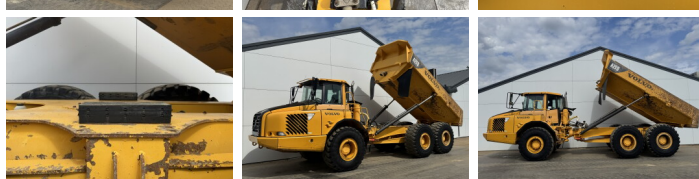

Volvo

Volvo A25D

BOSS
MACHINERY

Rok **2007**
Numer referencyjny **BM007441**
Godziny **24.383**

Algemeen

Typ **A25D**
Lokalizacja **Veldhoven, Netherlands**
Certificaat **CE**
Available at Boss Machinery! This Volvo A25D Dump Truck from 2007 has an engine power of 223 kW and counts 24383 operational hours. The total weight of this Volvo A25D is 21560 kg and the dimensions are 10.24 x 2.95 x 3.43. Furthermore, this A25D is equipped with Heated Seat, Body heating, Bluetooth, Radio, Airco. The Volvo Dump Truck also has a CE marking. Do you want more information or do you want to try the Volvo A25D at our yard? Please let us know.

Maten / Gewichten

Wymiary D*S*W **10.24 x 2.95 x 3.43**
Waga **21560**

Technische informatie

Konfiguracje dysków **6x6**

Motor informatie

Marka silnika **Volvo**
Model silnika **D9B**
Cylindry **6**
Turbo
Wydajno?? w kW **223**

Banden / Rupsen

20% 20% **23.5R25**
20% 20% **23.5R25**
20% 20% **23.5R25**

Opties

Heated Seat

Body heating

Bluetooth

Radio

Airco