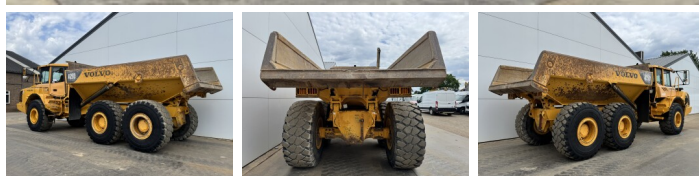

Volvo

Volvo A25D

BOSS
MACHINERY

Rok **2007**
Numer referencyjny **BM007441**
Godziny **24.383**

Algemeen

Typ **A25D**
Lokalizacja **Veldhoven, Netherlands**
Certificaat **CE**
Available at Boss Machinery! This Volvo A25D Dump Truck from 2007 has an engine power of 223 kW and counts 24383 operational hours. The total weight of this Volvo A25D is 21560 kg and the dimensions are 10.24 x 2.95 x 3.43. Furthermore, this A25D is equipped with Heated Seat, Body heating, Bluetooth, Radio, Airco. The Volvo Dump Truck also has a CE marking. Do you want more information or do you want to try the Volvo A25D at our yard? Please let us know.

Maten / Gewichten

Wymiary D*S*W **10.24 x 2.95 x 3.43**
Waga **21560**

Technische informatie

Konfiguracje dysków **6x6**

Motor informatie

Marka silnika **Volvo**
Model silnika **D9B**
Cylindry **6**
Turbo
Wydajno?? w kW **223**

Banden / Rupsen

20% 20% **23.5R25**
20% 20% **23.5R25**
20% 20% **23.5R25**

Opties

Heated Seat

Body heating

Bluetooth

Radio

Airco