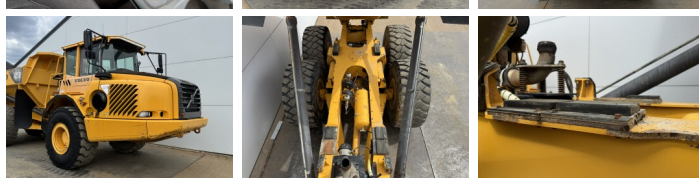

Volvo

Volvo A25D

BOSS
MACHINERY

Rok **2007**
Numer referencyjny **BM007441**
Godziny **24.383**

Algemeen

Typ **A25D**
Lokalizacja **Veldhoven, Netherlands**
Certificaat **CE**
Available at Boss Machinery! This Volvo A25D Dump Truck from 2007 has an engine power of 223 kW and counts 24383 operational hours. The total weight of this Volvo A25D is 21560 kg and the dimensions are 10.24 x 2.95 x 3.43. Furthermore, this A25D is equipped with Heated Seat, Body heating, Bluetooth, Radio, Airco. The Volvo Dump Truck also has a CE marking. Do you want more information or do you want to try the Volvo A25D at our yard? Please let us know.

Maten / Gewichten

Wymiary D*S*W **10.24 x 2.95 x 3.43**
Waga **21560**

Technische informatie

Konfiguracje dysków **6x6**

Motor informatie

Marka silnika **Volvo**
Model silnika **D9B**
Cylindry **6**
Turbo
Wydajno?? w kW **223**

Banden / Rupsen

20% 20% **23.5R25**
20% 20% **23.5R25**
20% 20% **23.5R25**

Opties

Heated Seat

Body heating

Bluetooth

Radio

Airco