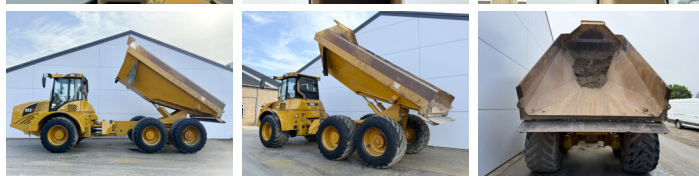

Hydrema

Hydrema 922F

BOSS
MACHINERY

€ 64.500 wy??czny podatek

Rok **2016**
Numer referencyjny **BM007658**
Godziny **7.741**

Algemeen

Typ 922F
Lokalizacja Veldhoven, Netherlands
Certificaat CE

Opis Available at Boss Machinery! This Hydrema 922F Dump Truck from 2016 has an engine power of 218 kW and counts 7741 operational hours. The total weight of this Hydrema 922F is 16700 kg and the dimensions are 9.15 x 3.19 x 3.35. Furthermore, this 922F is equipped with Airco, Climate Control, Camera, Radio. The Hydrema Dump Truck also has a CE marking. Do you want more information or do you want to try the Hydrema 922F at our yard? Please let us know.

Maten / Gewichten

Waga 16700
Wymiary D*S*W 9.15 x 3.19 x 3.35

Technische informatie

Konfiguracje dysków 6x6

Motor informatie

Marka silnika Cummings
Model silnika QSB6.7
Cylindry 6
Turbo
Wydajno?? w kW 218

Banden / Rupsen

30% 30% 800/45-30.5
30% 30% 800/45-30.5
30% 30% 800/45-30.5