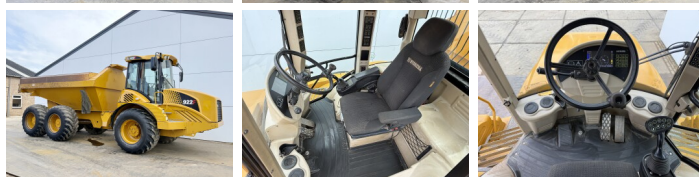

Hydrema

Hydrema 922F

BOSS
MACHINERY

€ 64.500 wy??czny podatek

Rok **2016**
Numer referencyjny **BM007658**
Godziny **7.741**

Algemeen

Typ 922F
Lokalizacja Veldhoven, Netherlands
Certificaat CE

Opis Available at Boss Machinery! This Hydrema 922F Dump Truck from 2016 has an engine power of 218 kW and counts 7741 operational hours. The total weight of this Hydrema 922F is 16700 kg and the dimensions are 9.15 x 3.19 x 3.35. Furthermore, this 922F is equipped with Airco, Climate Control, Camera, Radio. The Hydrema Dump Truck also has a CE marking. Do you want more information or do you want to try the Hydrema 922F at our yard? Please let us know.

Maten / Gewichten

Waga 16700
Wymiary D*S*W 9.15 x 3.19 x 3.35

Technische informatie

Konfiguracje dysków 6x6

Motor informatie

Marka silnika Cummings
Model silnika QSB6.7
Cylindry 6
Turbo
Wydajno?? w kW 218

Banden / Rupsen

30% 30% 800/45-30.5
30% 30% 800/45-30.5
30% 30% 800/45-30.5