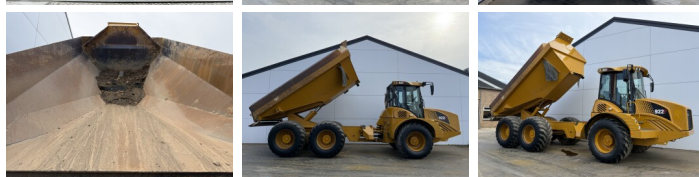

Hydrema

Hydrema 922F

BOSS
MACHINERY

€ 64.500 wy??czny podatek

Rok **2016**
Numer referencyjny **BM007658**
Godziny **7.741**

Algemeen

Typ 922F
Lokalizacja Veldhoven, Netherlands
Certificaat CE

Opis Available at Boss Machinery! This Hydrema 922F Dump Truck from 2016 has an engine power of 218 kW and counts 7741 operational hours. The total weight of this Hydrema 922F is 16700 kg and the dimensions are 9.15 x 3.19 x 3.35. Furthermore, this 922F is equipped with Airco, Climate Control, Camera, Radio. The Hydrema Dump Truck also has a CE marking. Do you want more information or do you want to try the Hydrema 922F at our yard? Please let us know.

Maten / Gewichten

Waga 16700
Wymiary D*S*W 9.15 x 3.19 x 3.35

Technische informatie

Konfiguracje dysków 6x6

Motor informatie

Marka silnika Cummings
Model silnika QSB6.7
Cylindry 6
Turbo
Wydajno?? w kW 218

Banden / Rupsen

30% 30% 800/45-30.5
30% 30% 800/45-30.5
30% 30% 800/45-30.5