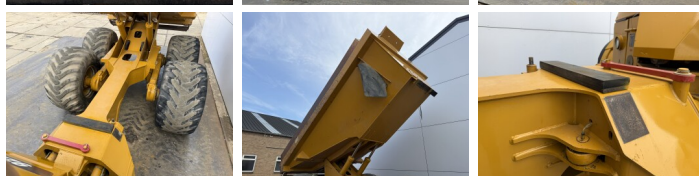

Hydrema

Hydrema 922F

BOSS
MACHINERY

€ 64.500 wy??czny podatek

Rok **2016**
Numer referencyjny **BM007658**
Godziny **7.741**

Algemeen

Typ 922F
Lokalizacja Veldhoven, Netherlands
Certificaat CE

Opis Available at Boss Machinery! This Hydrema 922F Dump Truck from 2016 has an engine power of 218 kW and counts 7741 operational hours. The total weight of this Hydrema 922F is 16700 kg and the dimensions are 9.15 x 3.19 x 3.35. Furthermore, this 922F is equipped with Airco, Climate Control, Camera, Radio. The Hydrema Dump Truck also has a CE marking. Do you want more information or do you want to try the Hydrema 922F at our yard? Please let us know.

Maten / Gewichten

Waga 16700
Wymiary D*S*W 9.15 x 3.19 x 3.35

Technische informatie

Konfiguracje dysków 6x6

Motor informatie

Marka silnika Cummings
Model silnika QSB6.7
Cylindry 6
Turbo
Wydajno?? w kW 218

Banden / Rupsen

30% 30% 800/45-30.5
30% 30% 800/45-30.5
30% 30% 800/45-30.5