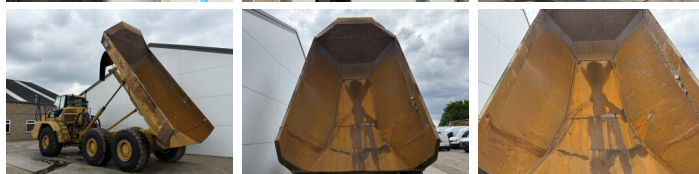

Caterpillar

Caterpillar 735

BOSS
MACHINERY

€ 67.500 wy??czny podatek

Rok **2010**
Numer referencyjny **BM007437**
Godziny **11.458**

Algemeen

Typ **735**
Lokalizacja **Veldhoven, Netherlands**
Certificaat **CE**

Opis

Available at Boss Machinery! This Caterpillar 735 Dump Truck from 2010 has an engine power of 319 kW and counts 11458 operational hours. The total weight of this Caterpillar 735 is 31391 kg and the dimensions are 10.82 x 3.27 x 3.80. Furthermore, this 735 is equipped with Radio, Climate Control, Body heating, Airco. The Caterpillar Dump Truck also has a CE marking. Do you want more information or do you want to try the Caterpillar 735 at our yard? Please let us know.

Maten / Gewichten

Wymiary D*S*W **10.82 x 3.27 x 3.80**
Waga **31391**

Technische informatie

Konfiguracje dysków **6x6**

Motor informatie

Marka silnika **Caterpillar**
Model silnika **C15**
Cylindry **6**
Turbo
Wydajno?? w kW **319**

Banden / Rupsen

30% 30% **26.5R25**
20% 20% **26.5R25**
10% 10% **26.5R25**