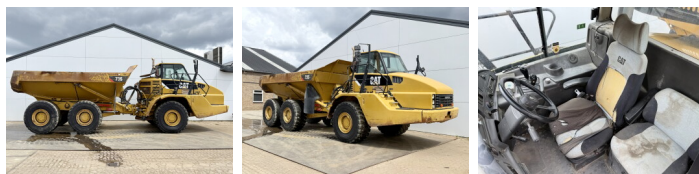

Caterpillar

Caterpillar 735

BOSS
MACHINERY

€ 67.500 wy??czny podatek

Rok **2010**
Numer referencyjny **BM007437**
Godziny **11.458**

Algemeen

Typ **735**
Lokalizacja **Veldhoven, Netherlands**
Certificaat **CE**

Opis

Available at Boss Machinery! This Caterpillar 735 Dump Truck from 2010 has an engine power of 319 kW and counts 11458 operational hours. The total weight of this Caterpillar 735 is 31391 kg and the dimensions are 10.82 x 3.27 x 3.80. Furthermore, this 735 is equipped with Radio, Climate Control, Body heating, Airco. The Caterpillar Dump Truck also has a CE marking. Do you want more information or do you want to try the Caterpillar 735 at our yard? Please let us know.

Banden / Rupsen

30% 30% **26.5R25**
20% 20% **26.5R25**
10% 10% **26.5R25**

Opties

Radio

Climate Control

Body heating

Airco