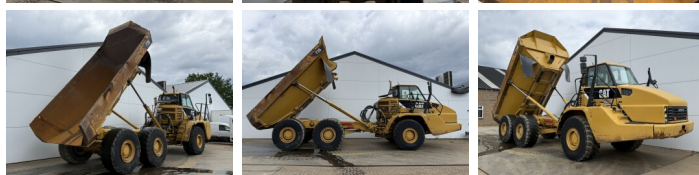

Caterpillar

Caterpillar 735

BOSS
MACHINERY

€ 67.500 wy??czny podatek

Rok **2010**
Numer referencyjny **BM007437**
Godziny **11.458**

Algemeen

Typ **735**
Lokalizacja **Veldhoven, Netherlands**
Certificaat **CE**

Opis

Available at Boss Machinery! This Caterpillar 735 Dump Truck from 2010 has an engine power of 319 kW and counts 11458 operational hours. The total weight of this Caterpillar 735 is 31391 kg and the dimensions are 10.82 x 3.27 x 3.80. Furthermore, this 735 is equipped with Radio, Climate Control, Body heating, Airco. The Caterpillar Dump Truck also has a CE marking. Do you want more information or do you want to try the Caterpillar 735 at our yard? Please let us know.

Maten / Gewichten

Wymiary D*S*W **10.82 x 3.27 x 3.80**
Waga **31391**

Technische informatie

Konfiguracje dysków **6x6**

Motor informatie

Marka silnika **Caterpillar**
Model silnika **C15**
Cylindry **6**
Turbo
Wydajno?? w kW **319**

Banden / Rupsen

30% 30% **26.5R25**
20% 20% **26.5R25**
10% 10% **26.5R25**

Opties

Radio

Climate Control

Body heating

Airco