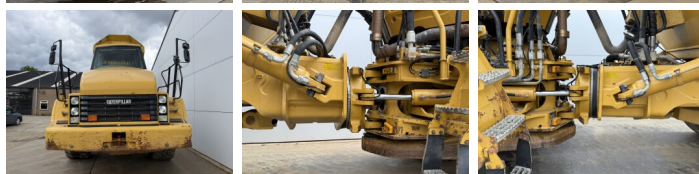

Caterpillar

Caterpillar 735

BOSS
MACHINERY

€ 67.500 wy??czny podatek

Rok **2010**
Numer referencyjny **BM007437**
Godziny **11.458**

Algemeen

Typ **735**
Lokalizacja **Veldhoven, Netherlands**
Certificaat **CE**

Opis

Available at Boss Machinery! This Caterpillar 735 Dump Truck from 2010 has an engine power of 319 kW and counts 11458 operational hours. The total weight of this Caterpillar 735 is 31391 kg and the dimensions are 10.82 x 3.27 x 3.80. Furthermore, this 735 is equipped with Radio, Climate Control, Body heating, Airco. The Caterpillar Dump Truck also has a CE marking. Do you want more information or do you want to try the Caterpillar 735 at our yard? Please let us know.

Banden / Rupsen

30% 30% **26.5R25**
20% 20% **26.5R25**
10% 10% **26.5R25**

Opties

Radio

Climate Control

Body heating

Airco