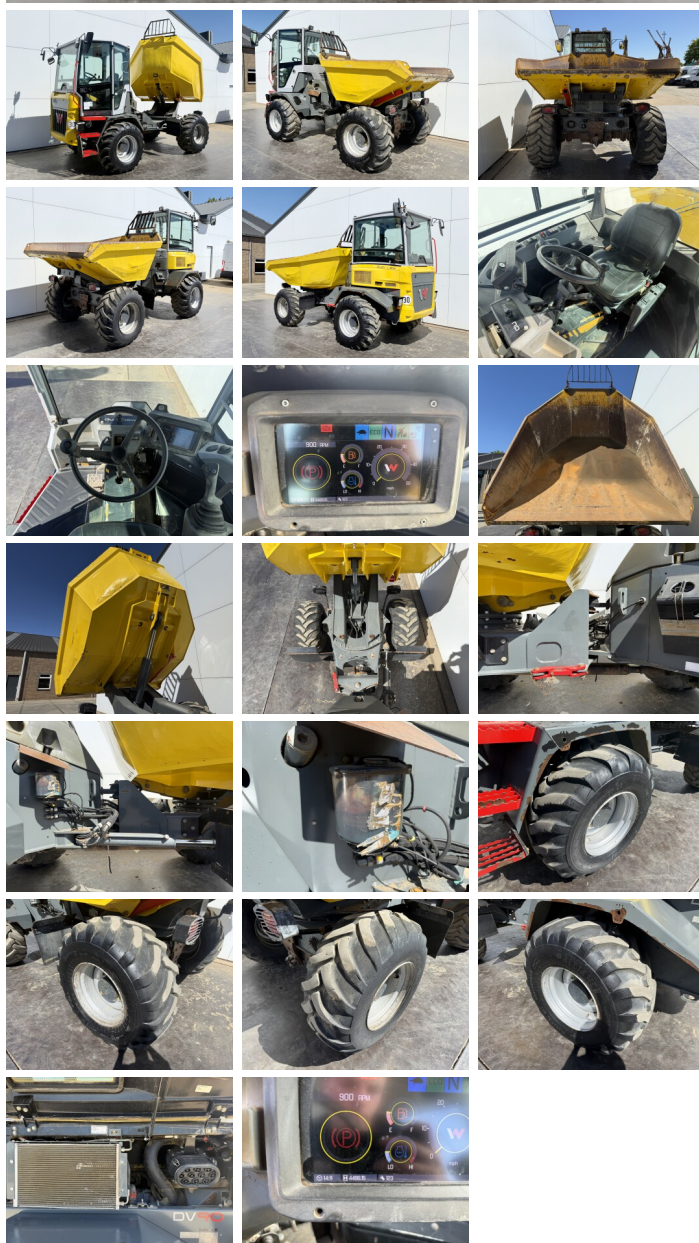

Wacker Neuson

Wacker Neuson DV90 SWIVEL

€ 36.500wy??czny podatek

Rok **2019**
Numer referencyjny **BM007508**
Godziny **4.486**

Algemeen

Typ DV90 SWIVEL
Lokalizacja Veldhoven, Netherlands
Certificaat CE + EPA

Opis

Available at Boss Machinery! This Wacker Neuson DV90 SWIVEL Dump Truck from 2019 has an engine power of 55 kW and counts 4486 operational hours. The total weight of this Wacker Neuson DV90 SWIVEL is 5444 kg and the dimensions are 4.82 x 3.37 x 3.00. Furthermore, this DV90 SWIVEL is equipped with Centrale smarowanie. The Wacker Neuson Dump Truck also has a CE + EPA marking. Do you want more information or do you want to try the Wacker Neuson DV90 SWIVEL at our yard? Please let us know.

Maten / Gewichten

Waga 5444
Wymiary D*S*W 4.82 x 3.37 x 3.00

Technische informatie

Konfiguracje dysków 4x4

Motor informatie

Marka silnika Deutz
Model silnika TD 2.9 L4
Cylindry 4
Turbo
Wydajno?? w kW 55

Banden / Rupsen

50% 50%

500/60-22.5

BOSS
MACHINERY