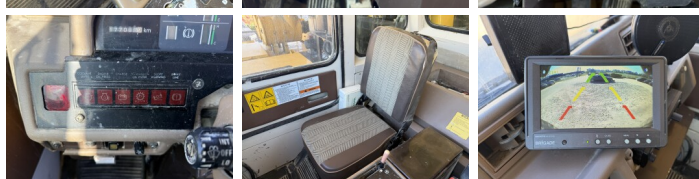

Opis

Available at Boss Machinery! This Komatsu HD605-5 Dump Truck from 2001 has an engine power of 533 kW and counts 22848 operational hours. The total weight of this Komatsu HD605-5 is 47400 kg and the dimensions are 9.21 x 4.56 x 4.37. Furthermore, this HD605-5 is equipped with Airco, Body heating, Camera, Radio, Heated Seat, Centralne smarowanie. The Komatsu Dump Truck also has a CE marking. Do you want more information or do you want to try the Komatsu HD605-5 at our yard? Please let us know.

Opties

Airco
Body heating

Camera

Radio

Heated Seat

Centralne smarowanie