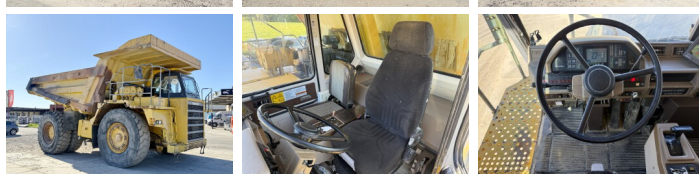

Komatsu

Komatsu HD605-5

BOSS
MACHINERY

€ 59.500 wy??czny podatek

Rok **2001**
Numer referencyjny **BM007143**
Godziny **22.848**

Algemeen

Typ **HD605-5**
Lokalizacja **Veldhoven, Netherlands**
Certificaat **CE**

Opis

Available at Boss Machinery! This Komatsu HD605-5 Dump Truck from 2001 has an engine power of 533 kW and counts 22848 operational hours. The total weight of this Komatsu HD605-5 is 47400 kg and the dimensions are 9.21 x 4.56 x 4.37. Furthermore, this HD605-5 is equipped with Airco, Body heating, Camera, Radio, Heated Seat, Centralne smarowanie. The Komatsu Dump Truck also has a CE marking. Do you want more information or do you want to try the Komatsu HD605-5 at our yard? Please let us know.

Maten / Gewichten

Wymiary D*S*W **9.21 x 4.56 x 4.37**
Waga **47400**

Motor informatie

Marka silnika **Komatsu**
Model silnika **SAA6D170E**
Cylindry **6**
Turbo
Wydajno?? w kW **533**

Banden / Rupsen

30% 30% **24.00R35**
40% 40% 40% 40% **24.00R35**

Opties

Airco
Body heating

Camera

Radio

Heated Seat

Centralne smarowanie