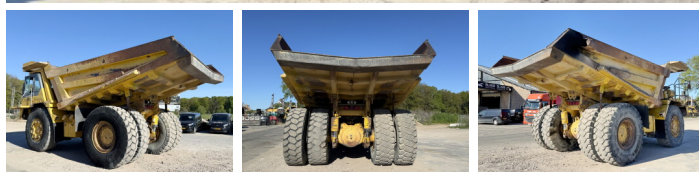

Komatsu

Komatsu HD605-5

BOSS
MACHINERY

€ 59.500 wy??czny podatek

Rok **2001**
Numer referencyjny **BM007143**
Godziny **22.848**

Algemeen

Typ **HD605-5**
Lokalizacja **Veldhoven, Netherlands**
Certificaat **CE**

Opis

Available at Boss Machinery! This Komatsu HD605-5 Dump Truck from 2001 has an engine power of 533 kW and counts 22848 operational hours. The total weight of this Komatsu HD605-5 is 47400 kg and the dimensions are 9.21 x 4.56 x 4.37. Furthermore, this HD605-5 is equipped with Airco, Body heating, Camera, Radio, Heated Seat, Centralne smarowanie. The Komatsu Dump Truck also has a CE marking. Do you want more information or do you want to try the Komatsu HD605-5 at our yard? Please let us know.

Maten / Gewichten

Wymiary D*S*W **9.21 x 4.56 x 4.37**
Waga **47400**

Motor informatie

Marka silnika **Komatsu**
Model silnika **SAA6D170E**
Cylindry **6**
Turbo
Wydajno?? w kW **533**

Banden / Rupsen

30% 30% **24.00R35**
40% 40% 40% 40% **24.00R35**

Opties

Airco
Body heating