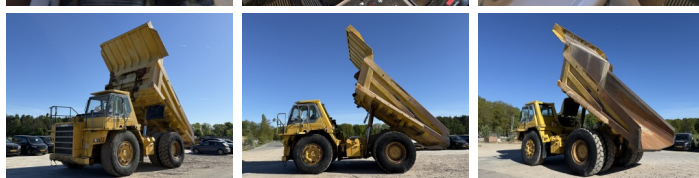

Komatsu

Komatsu HD605-5

BOSS
MACHINERY

€ 59.500 wy??czny podatek

Rok **2001**
Numer referencyjny **BM007143**
Godziny **22.848**

Algemeen

Typ **HD605-5**
Lokalizacja **Veldhoven, Netherlands**
Certificaat **CE**

Opis

Available at Boss Machinery! This Komatsu HD605-5 Dump Truck from 2001 has an engine power of 533 kW and counts 22848 operational hours. The total weight of this Komatsu HD605-5 is 47400 kg and the dimensions are 9.21 x 4.56 x 4.37. Furthermore, this HD605-5 is equipped with Airco, Body heating, Camera, Radio, Heated Seat, Centralne smarowanie. The Komatsu Dump Truck also has a CE marking. Do you want more information or do you want to try the Komatsu HD605-5 at our yard? Please let us know.

Maten / Gewichten

Wymiary D*S*W **9.21 x 4.56 x 4.37**
Waga **47400**

Motor informatie

Marka silnika **Komatsu**
Model silnika **SAA6D170E**
Cylindry **6**
Turbo
Wydajno?? w kW **533**

Banden / Rupsen

30% 30% **24.00R35**
40% 40% 40% 40% **24.00R35**

Opties

Airco
Body heating