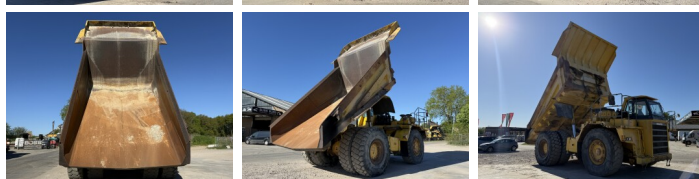

Komatsu

Komatsu HD605-5

BOSS
MACHINERY

€ 59.500 wy??czny podatek

Rok **2001**
Numer referencyjny **BM007143**
Godziny **22.848**

Algemeen

Typ **HD605-5**
Lokalizacja **Veldhoven, Netherlands**
Certificaat **CE**

Opis

Available at Boss Machinery! This Komatsu HD605-5 Dump Truck from 2001 has an engine power of 533 kW and counts 22848 operational hours. The total weight of this Komatsu HD605-5 is 47400 kg and the dimensions are 9.21 x 4.56 x 4.37. Furthermore, this HD605-5 is equipped with Airco, Body heating, Camera, Radio, Heated Seat, Centralne smarowanie. The Komatsu Dump Truck also has a CE marking. Do you want more information or do you want to try the Komatsu HD605-5 at our yard? Please let us know.

Maten / Gewichten

Wymiary D*S*W **9.21 x 4.56 x 4.37**
Waga **47400**

Motor informatie

Marka silnika **Komatsu**
Model silnika **SAA6D170E**
Cylindry **6**
Turbo
Wydajno?? w kW **533**

Banden / Rupsen

30% 30% **24.00R35**
40% 40% 40% 40% **24.00R35**

Opties

Airco
Body heating