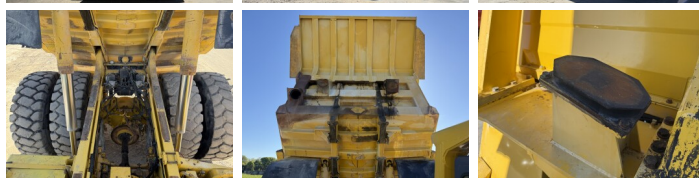

Opis

Available at Boss Machinery! This Komatsu HD605-5 Dump Truck from 2001 has an engine power of 533 kW and counts 22848 operational hours. The total weight of this Komatsu HD605-5 is 47400 kg and the dimensions are 9.21 x 4.56 x 4.37. Furthermore, this HD605-5 is equipped with Airco, Body heating, Camera, Radio, Heated Seat, Centralne smarowanie. The Komatsu Dump Truck also has a CE marking. Do you want more information or do you want to try the Komatsu HD605-5 at our yard? Please let us know.

Opties

Airco
Body heating

Camera

Radio

Heated Seat

Centralne smarowanie