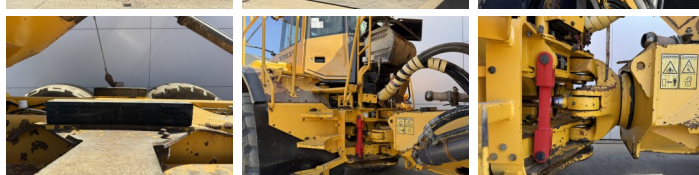

Volvo

Volvo A40D

BOSS
MACHINERY

€ 47.500 wy??czny podatek

Rok **2006**
Numer referencyjny **BM007436**
Godziny **26.131**

Algemeen

Typ **A40D**
Lokalizacja **Veldhoven, Netherlands**
Certificaat **CE**

Opis

Available at Boss Machinery! This Volvo A40D Dump Truck from 2006 has an engine power of 309 kW and counts 26131 operational hours. The total weight of this Volvo A40D is 31270 kg and the dimensions are 11.68 x 3.45 x 3.53. Furthermore, this A40D is equipped with Radio, Heated Seat, Airco. The Volvo Dump Truck also has a CE marking. Do you want more information or do you want to try the Volvo A40D at our yard? Please let us know.

Maten / Gewichten

Wymiary D*S*W **11.68 x 3.45 x 3.53**
Waga **31270**

Technische informatie

Konfiguracje dysków **6x6**

Motor informatie

Marka silnika **Volvo**
Model silnika **D12**
Cylindry **6**
Turbo
Wydajno?? w kW **309**

Banden / Rupsen

50% 50% **29.5R25**
30% 30% **29.5R25**
30% 30% **29.5R25**