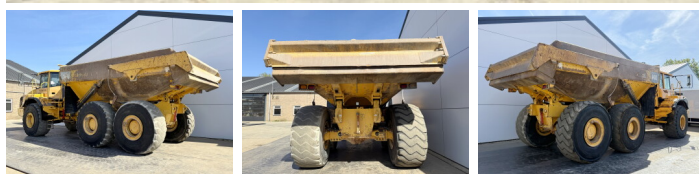

Volvo

Volvo A40D

BOSS
MACHINERY

€ 47.500 wy??czny podatek

Rok **2006**
Numer referencyjny **BM007436**
Godziny **26.131**

Algemeen

Typ **A40D**
Lokalizacja **Veldhoven, Netherlands**
Certificaat **CE**

Opis

Available at Boss Machinery! This Volvo A40D Dump Truck from 2006 has an engine power of 309 kW and counts 26131 operational hours. The total weight of this Volvo A40D is 31270 kg and the dimensions are 11.68 x 3.45 x 3.53. Furthermore, this A40D is equipped with Radio, Heated Seat, Airco. The Volvo Dump Truck also has a CE marking. Do you want more information or do you want to try the Volvo A40D at our yard? Please let us know.

Maten / Gewichten

Wymiary D*S*W **11.68 x 3.45 x 3.53**
Waga **31270**

Technische informatie

Konfiguracje dysków **6x6**

Motor informatie

Marka silnika **Volvo**
Model silnika **D12**
Cylindry **6**
Turbo
Wydajno?? w kW **309**

Banden / Rupsen

50% 50% **29.5R25**
30% 30% **29.5R25**
30% 30% **29.5R25**