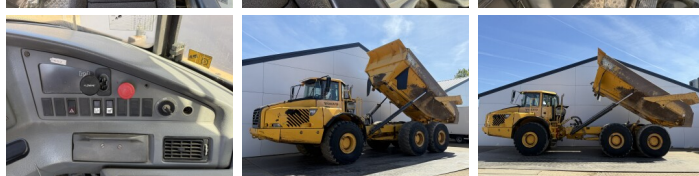

Volvo

Volvo A40D

BOSS
MACHINERY

€ 47.500 wy??czny podatek

Rok **2006**
Numer referencyjny **BM007436**
Godziny **26.131**

Algemeen

Typ **A40D**
Lokalizacja **Veldhoven, Netherlands**
Certificaat **CE**

Opis

Available at Boss Machinery! This Volvo A40D Dump Truck from 2006 has an engine power of 309 kW and counts 26131 operational hours. The total weight of this Volvo A40D is 31270 kg and the dimensions are 11.68 x 3.45 x 3.53. Furthermore, this A40D is equipped with Radio, Heated Seat, Airco. The Volvo Dump Truck also has a CE marking. Do you want more information or do you want to try the Volvo A40D at our yard? Please let us know.

Maten / Gewichten

Wymiary D*S*W **11.68 x 3.45 x 3.53**
Waga **31270**

Technische informatie

Konfiguracje dysków **6x6**

Motor informatie

Marka silnika **Volvo**
Model silnika **D12**
Cylindry **6**
Turbo
Wydajno?? w kW **309**

Banden / Rupsen

50% 50% **29.5R25**
30% 30% **29.5R25**
30% 30% **29.5R25**