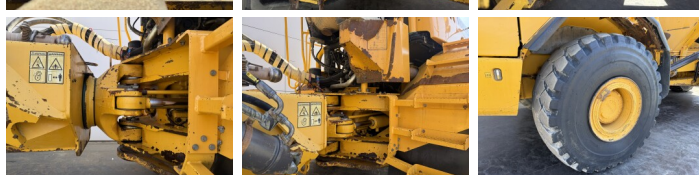

Volvo

Volvo A40D

BOSS
MACHINERY

€ 47.500 wy??czny podatek

Rok **2006**
Numer referencyjny **BM007436**
Godziny **26.131**

Algemeen

Typ **A40D**
Lokalizacja **Veldhoven, Netherlands**
Certificaat **CE**

Opis

Available at Boss Machinery! This Volvo A40D Dump Truck from 2006 has an engine power of 309 kW and counts 26131 operational hours. The total weight of this Volvo A40D is 31270 kg and the dimensions are 11.68 x 3.45 x 3.53. Furthermore, this A40D is equipped with Radio, Heated Seat, Airco. The Volvo Dump Truck also has a CE marking. Do you want more information or do you want to try the Volvo A40D at our yard? Please let us know.

Maten / Gewichten

Wymiary D*S*W **11.68 x 3.45 x 3.53**
Waga **31270**

Technische informatie

Konfiguracje dysków **6x6**

Motor informatie

Marka silnika **Volvo**
Model silnika **D12**
Cylindry **6**
Turbo
Wydajno?? w kW **309**

Banden / Rupsen

50% 50% **29.5R25**
30% 30% **29.5R25**
30% 30% **29.5R25**