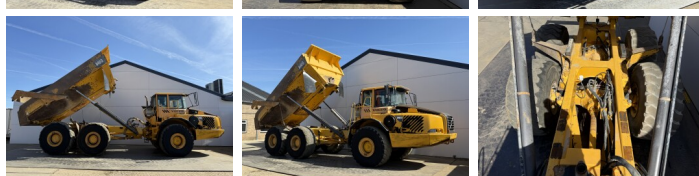

Volvo

Volvo A40D

BOSS
MACHINERY

€ 47.500 wy??czny podatek

Rok **2006**
Numer referencyjny **BM007436**
Godziny **26.131**

Algemeen

Typ **A40D**
Lokalizacja **Veldhoven, Netherlands**
Certificaat **CE**

Opis

Available at Boss Machinery! This Volvo A40D Dump Truck from 2006 has an engine power of 309 kW and counts 26131 operational hours. The total weight of this Volvo A40D is 31270 kg and the dimensions are 11.68 x 3.45 x 3.53. Furthermore, this A40D is equipped with Radio, Heated Seat, Airco. The Volvo Dump Truck also has a CE marking. Do you want more information or do you want to try the Volvo A40D at our yard? Please let us know.

Maten / Gewichten

Wymiary D*S*W **11.68 x 3.45 x 3.53**
Waga **31270**

Technische informatie

Konfiguracje dysków **6x6**

Motor informatie

Marka silnika **Volvo**
Model silnika **D12**
Cylindry **6**
Turbo
Wydajno?? w kW **309**

Banden / Rupsen

50% 50% **29.5R25**
30% 30% **29.5R25**
30% 30% **29.5R25**