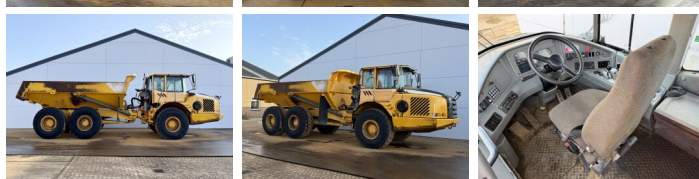

Available at Boss Machinery! This Volvo A25E Dump Truck from 2007 has an engine power of 223 kW and counts 24385 operational hours. The total weight of this Volvo A25E is 21560 kg and the dimensions are 10.31 x 2.87 x 3.42. Furthermore, this A25E is equipped with Heated Seat, Airco, Body heating, Camera, Radio, Bluetooth. The Volvo Dump Truck also has a CE marking. Do you want more information or do you want to try the Volvo A25E at our yard? Please let us know.

Maten / Gewichten

Waga **21560**
Wymiary D*S*W **10.31 x 2.87 x 3.42**

Technische informatie

Konfiguracje dysków **6x6**

Motor informatie

Marka silnika **Volvo**
Model silnika **D9B**
Cylindry **6**
Turbo
Wydajno?? w kW **223**

Banden / Rupsen

30% 30% **23.5R25**
20% 20% **23.5R25**
20% 20% **23.5R25**

Opties

Heated Seat
Airco
Body heating
Camera
Radio
Bluetooth