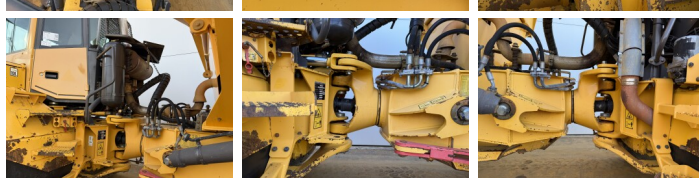

Volvo

Volvo A25E

BOSS
MACHINERY

€ 59.500 wy??czny podatek

Rok **2007**
Numer referencyjny **BM07391**
Godziny **24.385**

Algemeen

Typ **A25E**
Lokalizacja **Veldhoven, Netherlands**
Certificaat **CE**

Opis

Available at Boss Machinery! This Volvo A25E Dump Truck from 2007 has an engine power of 223 kW and counts 24385 operational hours. The total weight of this Volvo A25E is 21560 kg and the dimensions are 10.31 x 2.87 x 3.42. Furthermore, this A25E is equipped with Heated Seat, Airco, Body heating, Camera, Radio, Bluetooth. The Volvo Dump Truck also has a CE marking. Do you want more information or do you want to try the Volvo A25E at our yard? Please let us know.

Banden / Rupsen

30% 30% **23.5R25**
20% 20% **23.5R25**
20% 20% **23.5R25**

Opties

Heated Seat
Airco
Body heating
Camera
Radio
Bluetooth