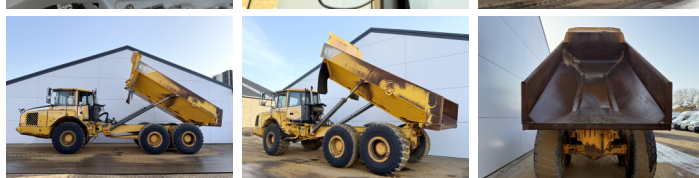

Volvo

Volvo A25E

BOSS
MACHINERY

€ 59.500 wy??czny podatek

Rok **2007**
Numer referencyjny **BM07391**
Godziny **24.385**

Algemeen

Typ **A25E**
Lokalizacja **Veldhoven, Netherlands**
Certificaat **CE**

Opis

Available at Boss Machinery! This Volvo A25E Dump Truck from 2007 has an engine power of 223 kW and counts 24385 operational hours. The total weight of this Volvo A25E is 21560 kg and the dimensions are 10.31 x 2.87 x 3.42. Furthermore, this A25E is equipped with Heated Seat, Airco, Body heating, Camera, Radio, Bluetooth. The Volvo Dump Truck also has a CE marking. Do you want more information or do you want to try the Volvo A25E at our yard? Please let us know.

Maten / Gewichten

Waga **21560**
Wymiary D*S*W **10.31 x 2.87 x 3.42**

Technische informatie

Konfiguracje dysków **6x6**

Motor informatie

Marka silnika **Volvo**
Model silnika **D9B**
Cylindry **6**
Turbo
Wydajno?? w kW **223**

Banden / Rupsen

30% 30% **23.5R25**
20% 20% **23.5R25**
20% 20% **23.5R25**

Opties

Heated Seat
Airco
Body heating
Camera
Radio
Bluetooth