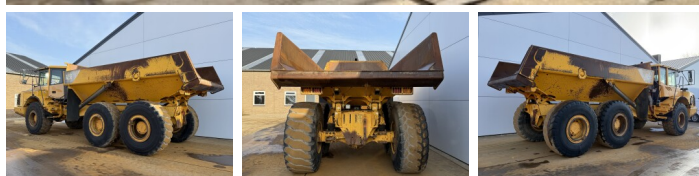

Volvo

Volvo A25E

BOSS
MACHINERY

€ 59.500 wy??czny podatek

Rok **2007**
Numer referencyjny **BM07391**
Godziny **24.385**

Algemeen

Typ **A25E**
Lokalizacja **Veldhoven, Netherlands**
Certificaat **CE**

Opis

Available at Boss Machinery! This Volvo A25E Dump Truck from 2007 has an engine power of 223 kW and counts 24385 operational hours. The total weight of this Volvo A25E is 21560 kg and the dimensions are 10.31 x 2.87 x 3.42. Furthermore, this A25E is equipped with Heated Seat, Airco, Body heating, Camera, Radio, Bluetooth. The Volvo Dump Truck also has a CE marking. Do you want more information or do you want to try the Volvo A25E at our yard? Please let us know.

Maten / Gewichten

Waga **21560**
Wymiary D*S*W **10.31 x 2.87 x 3.42**

Technische informatie

Konfiguracje dysków **6x6**

Motor informatie

Marka silnika **Volvo**
Model silnika **D9B**
Cylindry **6**
Turbo
Wydajno?? w kW **223**

Banden / Rupsen

30% 30% **23.5R25**
20% 20% **23.5R25**
20% 20% **23.5R25**

Opties

Heated Seat
Airco
Body heating
Camera
Radio
Bluetooth