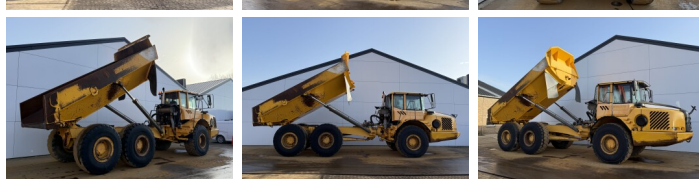

Volvo

Volvo A25E

BOSS
MACHINERY

€ 59.500 wy??czny podatek

Rok **2007**
Numer referencyjny **BM07391**
Godziny **24.385**

Algemeen

Typ **A25E**
Lokalizacja **Veldhoven, Netherlands**
Certificaat **CE**

Opis

Available at Boss Machinery! This Volvo A25E Dump Truck from 2007 has an engine power of 223 kW and counts 24385 operational hours. The total weight of this Volvo A25E is 21560 kg and the dimensions are 10.31 x 2.87 x 3.42. Furthermore, this A25E is equipped with Heated Seat, Airco, Body heating, Camera, Radio, Bluetooth. The Volvo Dump Truck also has a CE marking. Do you want more information or do you want to try the Volvo A25E at our yard? Please let us know.

Maten / Gewichten

Waga **21560**
Wymiary D*S*W **10.31 x 2.87 x 3.42**

Technische informatie

Konfiguracje dysków **6x6**

Motor informatie

Marka silnika **Volvo**
Model silnika **D9B**
Cylindry **6**
Turbo
Wydajno?? w kW **223**

Banden / Rupsen

30% 30% **23.5R25**
20% 20% **23.5R25**
20% 20% **23.5R25**

Opties

Heated Seat
Airco
Body heating
Camera
Radio
Bluetooth