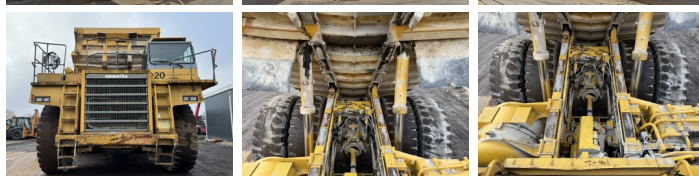

Komatsu

Komatsu HD785-3

BOSS
MACHINERY

€ 45.000 wy??czny podatek

Rok **1991**
Numer referencyjny **BM007211**
Godziny **29.548**

Algemeen

Typ **HD785-3**
Lokalizacja **Veldhoven, Netherlands**
Certificaat **CE**

Opis
Available at Boss Machinery! This Komatsu HD785-3 Dump Truck from 1991 has an engine power of 605 kW and counts 29548 operational hours. The total weight of this Komatsu HD785-3 is 61200 kg and the dimensions are 10.30 x 5.20 x 4.62. Furthermore, this HD785-3 is equipped with Airco, Camera. The Komatsu Dump Truck also has a CE marking. Do you want more information or do you want to try the Komatsu HD785-3 at our yard? Please let us know.

Maten / Gewichten

Waga **61200**
Wymiary D*S*W **10.30 x 5.20 x 4.62**

Technische informatie

Konfiguracje dysków **4x4**

Motor informatie

Marka silnika **Komatsu**
Model silnika **SA12V140**
Cylindry **12**
Turbo
Wydajno?? w kW **605**

Banden / Rupsen

60% 60% **31/90R49**
60% 60% **31/90R49**

Opties