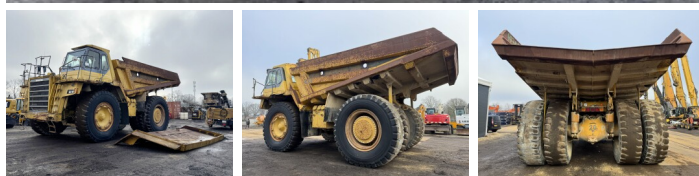

Komatsu

Komatsu HD785-3

BOSS
MACHINERY

€ 45.000 wy??czny podatek

Rok **1991**
Numer referencyjny **BM007211**
Godziny **29.548**

Algemeen

Typ **HD785-3**
Lokalizacja **Veldhoven, Netherlands**
Certificaat **CE**

Opis
Available at Boss Machinery! This Komatsu HD785-3 Dump Truck from 1991 has an engine power of 605 kW and counts 29548 operational hours. The total weight of this Komatsu HD785-3 is 61200 kg and the dimensions are 10.30 x 5.20 x 4.62. Furthermore, this HD785-3 is equipped with Airco, Camera. The Komatsu Dump Truck also has a CE marking. Do you want more information or do you want to try the Komatsu HD785-3 at our yard? Please let us know.

Maten / Gewichten

Waga **61200**
Wymiary D*S*W **10.30 x 5.20 x 4.62**

Technische informatie

Konfiguracje dysków **4x4**

Motor informatie

Marka silnika **Komatsu**
Model silnika **SA12V140**
Cylindry **12**
Turbo
Wydajno?? w kW **605**

Banden / Rupsen

60% 60% **31/90R49**
60% 60% **31/90R49**

Opties