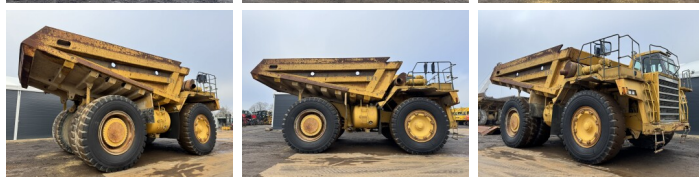

Komatsu

Komatsu HD785-3

BOSS
MACHINERY

€ 45.000 wy??czny podatek

Rok **1991**
Numer referencyjny **BM007211**
Godziny **29.548**

Algemeen

Typ **HD785-3**
Lokalizacja **Veldhoven, Netherlands**
Certificaat **CE**

Opis
Available at Boss Machinery! This Komatsu HD785-3 Dump Truck from 1991 has an engine power of 605 kW and counts 29548 operational hours. The total weight of this Komatsu HD785-3 is 61200 kg and the dimensions are 10.30 x 5.20 x 4.62. Furthermore, this HD785-3 is equipped with Airco, Camera. The Komatsu Dump Truck also has a CE marking. Do you want more information or do you want to try the Komatsu HD785-3 at our yard? Please let us know.

Maten / Gewichten

Waga **61200**
Wymiary D*S*W **10.30 x 5.20 x 4.62**

Technische informatie

Konfiguracje dysków **4x4**

Motor informatie

Marka silnika **Komatsu**
Model silnika **SA12V140**
Cylindry **12**
Turbo
Wydajno?? w kW **605**

Banden / Rupsen

60% 60% **31/90R49**
60% 60% **31/90R49**

Opties