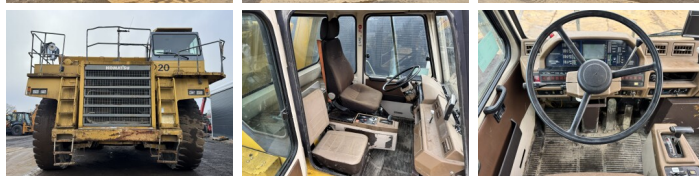

Komatsu

Komatsu HD785-3

BOSS
MACHINERY

€ 45.000 wy??czny podatek

Rok **1991**
Numer referencyjny **BM007211**
Godziny **29.548**

Algemeen

Typ **HD785-3**
Lokalizacja **Veldhoven, Netherlands**
Certificaat **CE**

Opis
Available at Boss Machinery! This Komatsu HD785-3 Dump Truck from 1991 has an engine power of 605 kW and counts 29548 operational hours. The total weight of this Komatsu HD785-3 is 61200 kg and the dimensions are 10.30 x 5.20 x 4.62. Furthermore, this HD785-3 is equipped with Airco, Camera. The Komatsu Dump Truck also has a CE marking. Do you want more information or do you want to try the Komatsu HD785-3 at our yard? Please let us know.

Maten / Gewichten

Waga **61200**
Wymiary D*S*W **10.30 x 5.20 x 4.62**

Technische informatie

Konfiguracje dysków **4x4**

Motor informatie

Marka silnika **Komatsu**
Model silnika **SA12V140**
Cylindry **12**
Turbo
Wydajno?? w kW **605**

Banden / Rupsen

60% 60% **31/90R49**
60% 60% **31/90R49**

Opties