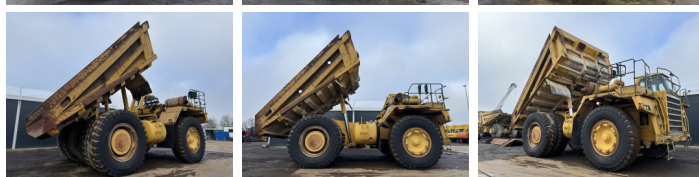

Komatsu

Komatsu HD785-3

BOSS
MACHINERY

€ 45.000 wy??czny podatek

Rok **1991**
Numer referencyjny **BM007211**
Godziny **29.548**

Algemeen

Typ **HD785-3**
Lokalizacja **Veldhoven, Netherlands**
Certificaat **CE**

Opis
Available at Boss Machinery! This Komatsu HD785-3 Dump Truck from 1991 has an engine power of 605 kW and counts 29548 operational hours. The total weight of this Komatsu HD785-3 is 61200 kg and the dimensions are 10.30 x 5.20 x 4.62. Furthermore, this HD785-3 is equipped with Airco, Camera. The Komatsu Dump Truck also has a CE marking. Do you want more information or do you want to try the Komatsu HD785-3 at our yard? Please let us know.

Maten / Gewichten

Waga **61200**
Wymiary D*S*W **10.30 x 5.20 x 4.62**

Technische informatie

Konfiguracje dysków **4x4**

Motor informatie

Marka silnika **Komatsu**
Model silnika **SA12V140**
Cylindry **12**
Turbo
Wydajno?? w kW **605**

Banden / Rupsen

60% 60% **31/90R49**
60% 60% **31/90R49**

Opties