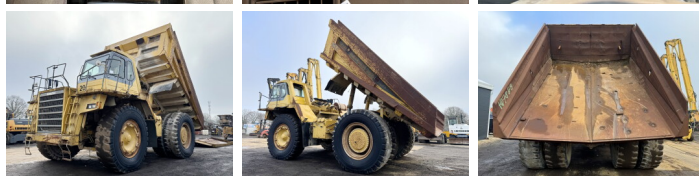

Komatsu

Komatsu HD785-3

BOSS
MACHINERY

€ 45.000 wy??czny podatek

Rok **1991**
Numer referencyjny **BM007211**
Godziny **29.548**

Algemeen

Typ **HD785-3**
Lokalizacja **Veldhoven, Netherlands**
Certificaat **CE**

Opis
Available at Boss Machinery! This Komatsu HD785-3 Dump Truck from 1991 has an engine power of 605 kW and counts 29548 operational hours. The total weight of this Komatsu HD785-3 is 61200 kg and the dimensions are 10.30 x 5.20 x 4.62. Furthermore, this HD785-3 is equipped with Airco, Camera. The Komatsu Dump Truck also has a CE marking. Do you want more information or do you want to try the Komatsu HD785-3 at our yard? Please let us know.

Maten / Gewichten

Waga **61200**
Wymiary D*S*W **10.30 x 5.20 x 4.62**

Technische informatie

Konfiguracje dysków **4x4**

Motor informatie

Marka silnika **Komatsu**
Model silnika **SA12V140**
Cylindry **12**
Turbo
Wydajno?? w kW **605**

Banden / Rupsen

60% 60% **31/90R49**
60% 60% **31/90R49**

Opties