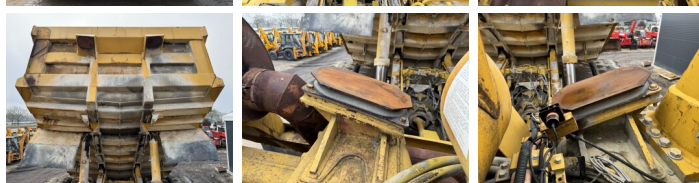

Komatsu

Komatsu HD785-3

BOSS
MACHINERY

€ 45.000 wy??czny podatek

Rok **1991**
Numer referencyjny **BM007211**
Godziny **29.548**

Algemeen

Typ **HD785-3**
Lokalizacja **Veldhoven, Netherlands**
Certificaat **CE**

Opis
Available at Boss Machinery! This Komatsu HD785-3 Dump Truck from 1991 has an engine power of 605 kW and counts 29548 operational hours. The total weight of this Komatsu HD785-3 is 61200 kg and the dimensions are 10.30 x 5.20 x 4.62. Furthermore, this HD785-3 is equipped with Airco, Camera. The Komatsu Dump Truck also has a CE marking. Do you want more information or do you want to try the Komatsu HD785-3 at our yard? Please let us know.

Maten / Gewichten

Waga **61200**
Wymiary D*S*W **10.30 x 5.20 x 4.62**

Technische informatie

Konfiguracje dysków **4x4**

Motor informatie

Marka silnika **Komatsu**
Model silnika **SA12V140**
Cylindry **12**
Turbo
Wydajno?? w kW **605**

Banden / Rupsen

60% 60% **31/90R49**
60% 60% **31/90R49**

Opties