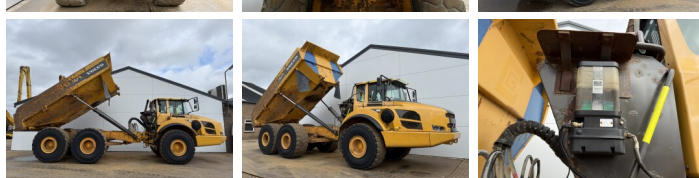

Volvo

Volvo A40F

BOSS
MACHINERY

€ 72.500 wy??czny podatek

Rok **2011**
Numer referencyjny **BM007090**
Godziny **16.702**

Algemeen

Typ **A40F**
Lokalizacja **Veldhoven, Netherlands**
Opis **Available at Boss Machinery! This Volvo A40F Dump Truck from 2011 has an engine power of 347 kW and counts 16702 operational hours. The total weight of this Volvo A40F is 29860 kg and the dimensions are 11.61 x 3.39 x 3.64. Furthermore, this A40F is equipped with Radio, Camera, Heated Seat, Climate Control, Airco, Centrale smarowanie. Do you want more information or do you want to try the Volvo A40F at our yard? Please let us know.**

Maten / Gewichten

Wymiary D*S*W **11.61 x 3.39 x 3.64**
Waga **29860**

Technische informatie

Konfiguracje dysków **6x6**

Motor informatie

Marka silnika **Volvo**
Model silnika **D16H**
Cylindry **6**
Turbo
Wydajno?? w kW **347**

Banden / Rupsen

30% 30% **29.5R25**
10% 20% **29.5R25**
20% 20% **29.5R25**

Opties