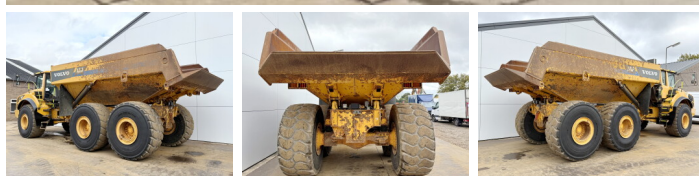

Volvo

Volvo A40F

BOSS
MACHINERY

€ 72.500 wy??czny podatek

Rok **2011**
Numer referencyjny **BM007090**
Godziny **16.702**

Algemeen

Typ **A40F**
Lokalizacja **Veldhoven, Netherlands**
Opis **Available at Boss Machinery! This Volvo A40F Dump Truck from 2011 has an engine power of 347 kW and counts 16702 operational hours. The total weight of this Volvo A40F is 29860 kg and the dimensions are 11.61 x 3.39 x 3.64. Furthermore, this A40F is equipped with Radio, Camera, Heated Seat, Climate Control, Airco, Centrale smarowanie. Do you want more information or do you want to try the Volvo A40F at our yard? Please let us know.**

Maten / Gewichten

Wymiary D*S*W **11.61 x 3.39 x 3.64**
Waga **29860**

Technische informatie

Konfiguracje dysków **6x6**

Motor informatie

Marka silnika **Volvo**
Model silnika **D16H**
Cylindry **6**
Turbo
Wydajno?? w kW **347**

Banden / Rupsen

30% 30% **29.5R25**
10% 20% **29.5R25**
20% 20% **29.5R25**

Opties