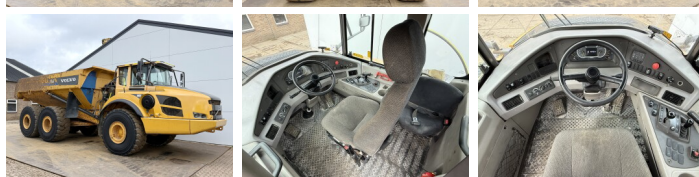

Volvo

Volvo A40F

BOSS
MACHINERY

€ 72.500 wy??czny podatek

Rok **2011**
Numer referencyjny **BM007090**
Godziny **16.702**

Algemeen

Typ **A40F**
Lokalizacja **Veldhoven, Netherlands**
Opis **Available at Boss Machinery! This Volvo A40F Dump Truck from 2011 has an engine power of 347 kW and counts 16702 operational hours. The total weight of this Volvo A40F is 29860 kg and the dimensions are 11.61 x 3.39 x 3.64. Furthermore, this A40F is equipped with Radio, Camera, Heated Seat, Climate Control, Airco, Centrale smarowanie. Do you want more information or do you want to try the Volvo A40F at our yard? Please let us know.**

Maten / Gewichten

Wymiary D*S*W **11.61 x 3.39 x 3.64**
Waga **29860**

Technische informatie

Konfiguracje dysków **6x6**

Motor informatie

Marka silnika **Volvo**
Model silnika **D16H**
Cylindry **6**
Turbo
Wydajno?? w kW **347**

Banden / Rupsen

30% 30% **29.5R25**
10% 20% **29.5R25**
20% 20% **29.5R25**

Opties