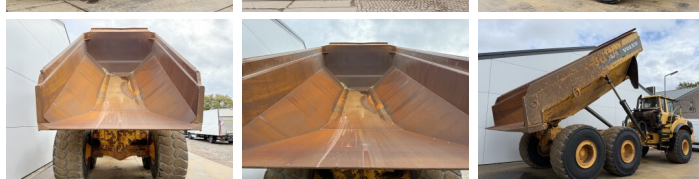

Volvo

Volvo A40F

BOSS
MACHINERY

€ 72.500 wy??czny podatek

Rok **2011**
Numer referencyjny **BM007090**
Godziny **16.702**

Algemeen

Typ **A40F**
Lokalizacja **Veldhoven, Netherlands**
Opis **Available at Boss Machinery! This Volvo A40F Dump Truck from 2011 has an engine power of 347 kW and counts 16702 operational hours. The total weight of this Volvo A40F is 29860 kg and the dimensions are 11.61 x 3.39 x 3.64. Furthermore, this A40F is equipped with Radio, Camera, Heated Seat, Climate Control, Airco, Centrale smarowanie. Do you want more information or do you want to try the Volvo A40F at our yard? Please let us know.**

Maten / Gewichten

Wymiary D*S*W **11.61 x 3.39 x 3.64**
Waga **29860**

Technische informatie

Konfiguracje dysków **6x6**

Motor informatie

Marka silnika **Volvo**
Model silnika **D16H**
Cylindry **6**
Turbo
Wydajno?? w kW **347**

Banden / Rupsen

30% 30% **29.5R25**
10% 20% **29.5R25**
20% 20% **29.5R25**

Opties