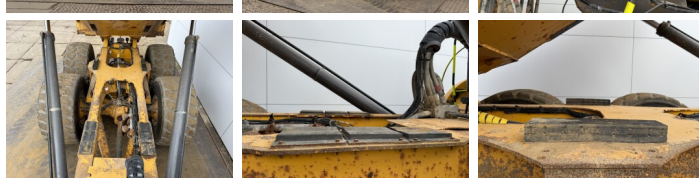

Volvo

Volvo A40F

BOSS
MACHINERY

€ 72.500 wy??czny podatek

Rok **2011**
Numer referencyjny **BM007090**
Godziny **16.702**

Algemeen

Typ **A40F**
Lokalizacja **Veldhoven, Netherlands**
Opis **Available at Boss Machinery! This Volvo A40F Dump Truck from 2011 has an engine power of 347 kW and counts 16702 operational hours. The total weight of this Volvo A40F is 29860 kg and the dimensions are 11.61 x 3.39 x 3.64. Furthermore, this A40F is equipped with Radio, Camera, Heated Seat, Climate Control, Airco, Centrale smarowanie. Do you want more information or do you want to try the Volvo A40F at our yard? Please let us know.**

Maten / Gewichten

Wymiary D*S*W **11.61 x 3.39 x 3.64**
Waga **29860**

Technische informatie

Konfiguracje dysków **6x6**

Motor informatie

Marka silnika **Volvo**
Model silnika **D16H**
Cylindry **6**
Turbo
Wydajno?? w kW **347**

Banden / Rupsen

30% 30% **29.5R25**
10% 20% **29.5R25**
20% 20% **29.5R25**

Opties