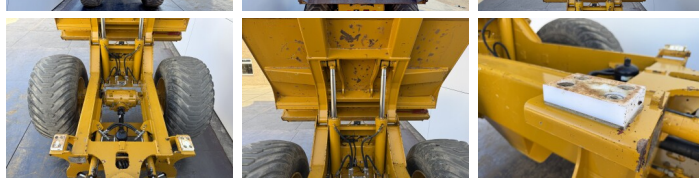

Hydrema

Hydrema 912F

BOSS
MACHINERY

Rok **2018**
Numer referencyjny **BM006951**
Godziny **8.432**

Algemeen

Typ 912F
Lokalizacja Veldhoven, Netherlands
Certificaat CE + EPA
Available at Boss Machinery! This Hydrema 912F Dump Truck from 2018 has an engine power of 104 kW and counts 8432 operational hours. The total weight of this Hydrema 912F is 7270 kg and the dimensions are 5.90 x 2.50 x 2.72. Furthermore, this 912F is equipped with Radio, Airco, Camera. The Hydrema Dump Truck also has a CE + EPA marking. Do you want more information or do you want to try the Hydrema 912F at our yard? Please let us know.

Maten / Gewichten

Waga 7270
Wymiary D*S*W 5.90 x 2.50 x 2.72

Technische informatie

Konfiguracje dysków 4x4

Motor informatie

Marka silnika Cummins
Model silnika QSB4.5 140
Cylindry 4
Turbo
Wydajno?? w kW 104

Banden / Rupsen

30% 30% 600/55-26.5
30% 30% 600/55-26.5

Opties

Radio
Airco

Camera