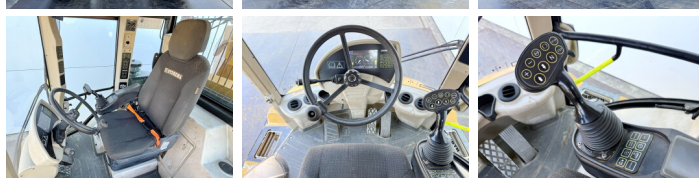

Hydrema

Hydrema 912F

BOSS
MACHINERY

Rok **2018**
Numer referencyjny **BM006951**
Godziny **8.432**

Algemeen

Typ 912F
Lokalizacja Veldhoven, Netherlands
Certificaat CE + EPA
Available at Boss Machinery! This Hydrema 912F Dump Truck from 2018 has an engine power of 104 kW and counts 8432 operational hours. The total weight of this Hydrema 912F is 7270 kg and the dimensions are 5.90 x 2.50 x 2.72. Furthermore, this 912F is equipped with Radio, Airco, Camera. The Hydrema Dump Truck also has a CE + EPA marking. Do you want more information or do you want to try the Hydrema 912F at our yard? Please let us know.

Maten / Gewichten

Waga 7270
Wymiary D*S*W 5.90 x 2.50 x 2.72

Technische informatie

Konfiguracje dysków 4x4

Motor informatie

Marka silnika Cummins
Model silnika QSB4.5 140
Cylindry 4
Turbo
Wydajno?? w kW 104

Banden / Rupsen

30% 30% 600/55-26.5
30% 30% 600/55-26.5

Opties

Radio
Airco

Camera