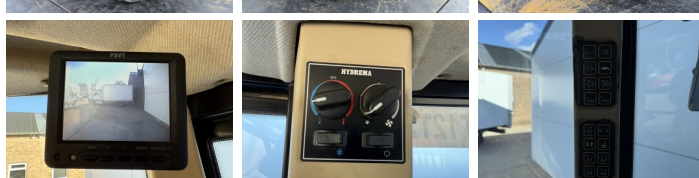

Hydrema

Hydrema 912F

BOSS
MACHINERY

Rok **2018**
Numer referencyjny **BM006951**
Godziny **8.432**

Algemeen

Typ 912F
Lokalizacja Veldhoven, Netherlands
Certificaat CE + EPA
Available at Boss Machinery! This Hydrema 912F Dump Truck from 2018 has an engine power of 104 kW and counts 8432 operational hours. The total weight of this Hydrema 912F is 7270 kg and the dimensions are 5.90 x 2.50 x 2.72. Furthermore, this 912F is equipped with Radio, Airco, Camera. The Hydrema Dump Truck also has a CE + EPA marking. Do you want more information or do you want to try the Hydrema 912F at our yard? Please let us know.

Maten / Gewichten

Waga 7270
Wymiary D*S*W 5.90 x 2.50 x 2.72

Technische informatie

Konfiguracje dysków 4x4

Motor informatie

Marka silnika Cummins
Model silnika QSB4.5 140
Cylindry 4
Turbo
Wydajno?? w kW 104

Banden / Rupsen

30% 30% 600/55-26.5
30% 30% 600/55-26.5

Opties

Radio
Airco

Camera