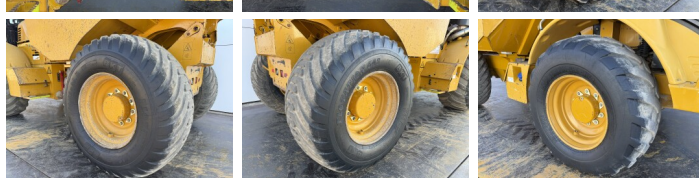

Hydrema

Hydrema 912F

BOSS
MACHINERY

Rok **2018**
Numer referencyjny **BM006951**
Godziny **8.432**

Algemeen

Typ 912F
Lokalizacja Veldhoven, Netherlands
Certificaat CE + EPA
Available at Boss Machinery! This Hydrema 912F Dump Truck from 2018 has an engine power of 104 kW and counts 8432 operational hours. The total weight of this Hydrema 912F is 7270 kg and the dimensions are 5.90 x 2.50 x 2.72. Furthermore, this 912F is equipped with Radio, Airco, Camera. The Hydrema Dump Truck also has a CE + EPA marking. Do you want more information or do you want to try the Hydrema 912F at our yard? Please let us know.

Maten / Gewichten

Waga 7270
Wymiary D*S*W 5.90 x 2.50 x 2.72

Technische informatie

Konfiguracje dysków 4x4

Motor informatie

Marka silnika Cummins
Model silnika QSB4.5 140
Cylindry 4
Turbo
Wydajno?? w kW 104

Banden / Rupsen

30% 30% 600/55-26.5
30% 30% 600/55-26.5

Opties

Radio
Airco

Camera