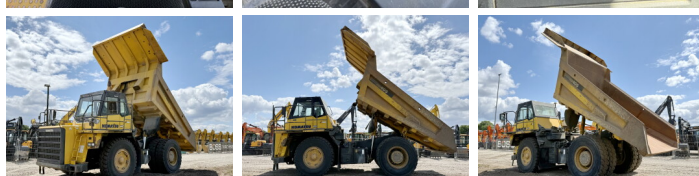

Komatsu

Komatsu HD405-7

BOSS
MACHINERY

€ 59.500 wy??czny podatek

Rok **2008**
Numer referencyjny **BM006640**
Godziny **28.912**

Algemeen

Typ HD405-7
Lokalizacja Veldhoven, Netherlands
Certificaat CE

Opis Available at Boss Machinery! This Komatsu HD405-7 Dump Truck from 2008 has an engine power of 371 kW and counts 28912 operational hours. The total weight of this Komatsu HD405-7 is 34980 kg and the dimensions are 8.66 x 4.33 x 3.96. Furthermore, this HD405-7 is equipped with Radio, Airco, Climate Control, Centralne smarowanie. The Komatsu Dump Truck also has a CE marking. Do you want more information or do you want to try the Komatsu HD405-7 at our yard? Please let us know.

Maten / Gewichten

Wymiary D*S*W 8.66 x 4.33 x 3.96
Waga 34980

Motor informatie

Marka silnika Komatsu
Model silnika SAA6D140E-5
Cylindry 6
Turbo
Wydajno?? w kW 371

Banden / Rupsen

50% 50% 18.00R33
30% 30% 30% 30% 18.00R33

Opties

Radio
Airco

Climate Control
Centralne smarowanie