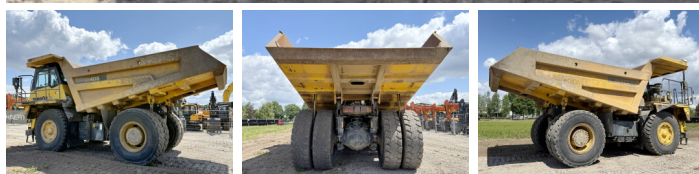

Komatsu

Komatsu HD405-7

BOSS
MACHINERY

€ 59.500 wy??czny podatek

Rok **2008**
Numer referencyjny **BM006640**
Godziny **28.912**

Algemeen

Typ HD405-7
Lokalizacja Veldhoven, Netherlands
Certificaat CE

Opis Available at Boss Machinery! This Komatsu HD405-7 Dump Truck from 2008 has an engine power of 371 kW and counts 28912 operational hours. The total weight of this Komatsu HD405-7 is 34980 kg and the dimensions are 8.66 x 4.33 x 3.96. Furthermore, this HD405-7 is equipped with Radio, Airco, Climate Control, Centralne smarowanie. The Komatsu Dump Truck also has a CE marking. Do you want more information or do you want to try the Komatsu HD405-7 at our yard? Please let us know.

Maten / Gewichten

Wymiary D*S*W 8.66 x 4.33 x 3.96
Waga 34980

Motor informatie

Marka silnika Komatsu
Model silnika SAA6D140E-5
Cylindry 6
Turbo
Wydajno?? w kW 371

Banden / Rupsen

50% 50% 18.00R33
30% 30% 30% 30% 18.00R33

Opties

Radio
Airco

Climate Control
Centralne smarowanie