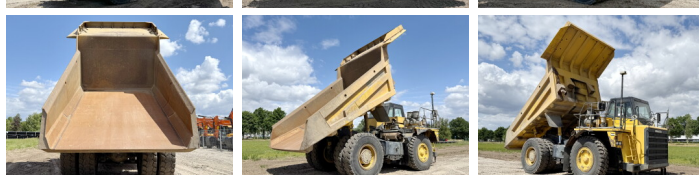

Komatsu

Komatsu HD405-7

BOSS
MACHINERY

€ 59.500 wy??czny podatek

Rok **2008**
Numer referencyjny **BM006640**
Godziny **28.912**

Algemeen

Typ HD405-7
Lokalizacja Veldhoven, Netherlands
Certificaat CE

Opis Available at Boss Machinery! This Komatsu HD405-7 Dump Truck from 2008 has an engine power of 371 kW and counts 28912 operational hours. The total weight of this Komatsu HD405-7 is 34980 kg and the dimensions are 8.66 x 4.33 x 3.96. Furthermore, this HD405-7 is equipped with Radio, Airco, Climate Control, Centralne smarowanie. The Komatsu Dump Truck also has a CE marking. Do you want more information or do you want to try the Komatsu HD405-7 at our yard? Please let us know.

Maten / Gewichten

Wymiary D*S*W 8.66 x 4.33 x 3.96
Waga 34980

Motor informatie

Marka silnika Komatsu
Model silnika SAA6D140E-5
Cylindry 6
Turbo
Wydajno?? w kW 371

Banden / Rupsen

50% 50% 18.00R33
30% 30% 30% 30% 18.00R33

Opties

Radio
Airco