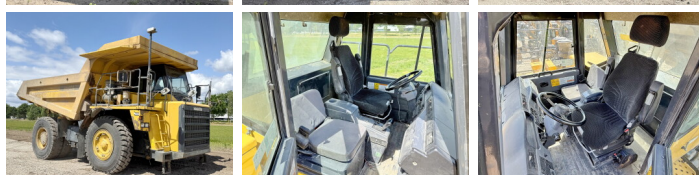

Komatsu

Komatsu HD405-7

BOSS
MACHINERY

€ 59.500 wy??czny podatek

Rok **2008**
Numer referencyjny **BM006640**
Godziny **28.912**

Algemeen

Typ HD405-7
Lokalizacja Veldhoven, Netherlands
Certificaat CE

Opis Available at Boss Machinery! This Komatsu HD405-7 Dump Truck from 2008 has an engine power of 371 kW and counts 28912 operational hours. The total weight of this Komatsu HD405-7 is 34980 kg and the dimensions are 8.66 x 4.33 x 3.96. Furthermore, this HD405-7 is equipped with Radio, Airco, Climate Control, Centralne smarowanie. The Komatsu Dump Truck also has a CE marking. Do you want more information or do you want to try the Komatsu HD405-7 at our yard? Please let us know.

Maten / Gewichten

Wymiary D*S*W 8.66 x 4.33 x 3.96
Waga 34980

Motor informatie

Marka silnika Komatsu
Model silnika SAA6D140E-5
Cylindry 6
Turbo
Wydajno?? w kW 371

Banden / Rupsen

50% 50% 18.00R33
30% 30% 30% 30% 18.00R33

Opties

Radio
Airco