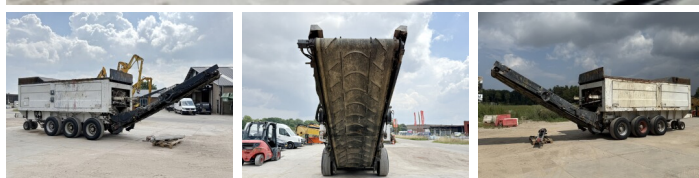

Doppstadt

Doppstadt DW3060

BOSS
MACHINERY

Rok **2005**
Numer referencyjny **BM006846**
Godziny **21.000**

Algemeen

Typ DW3060
Lokalizacja Veldhoven, Netherlands
Certificaat CE
Available at Boss Machinery! This Doppstadt DW3060 Crushers from 2005 has an engine power of 315 kW and counts 21000 operational hours. The total weight of this Doppstadt DW3060 is 24000 kg and the dimensions are 9.45 x 2.52 x 3.70. Furthermore, this DW3060 is equipped with Dodatkowa funkcja hydrauliczna. The Doppstadt Crushers also has a CE marking. Do you want more information or do you want to try the Doppstadt DW3060 at our yard? Please let us know.

Maten / Gewichten

Wymiary D*S*W 9.45 x 2.52 x 3.70
Waga 24000

Technische informatie

German Machine

Motor informatie

Marka silnika Mercedes-Benz
Model silnika OM 457 LA
Cylindry 6
Turbo
Wydajno?? w kW 315

Banden / Rupsen

50% 50% 385/65R22.5
50% 50% 385/65R22.5
50% 50% 385/65R22.5

Opties