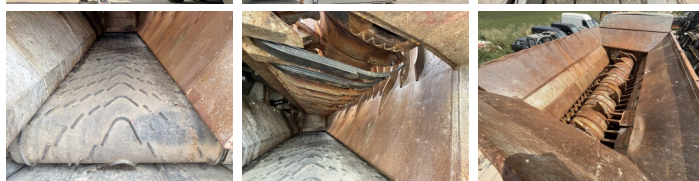

Doppstadt

Doppstadt DW3060

BOSS
MACHINERY

Rok **2005**
Numer referencyjny **BM006846**
Godziny **21.000**

Algemeen

Typ DW3060
Lokalizacja Veldhoven, Netherlands
Certificaat CE
Available at Boss Machinery! This Doppstadt DW3060 Crushers from 2005 has an engine power of 315 kW and counts 21000 operational hours. The total weight of this Doppstadt DW3060 is 24000 kg and the dimensions are 9.45 x 2.52 x 3.70. Furthermore, this DW3060 is equipped with Dodatkowa funkcja hydrauliczna. The Doppstadt Crushers also has a CE marking. Do you want more information or do you want to try the Doppstadt DW3060 at our yard? Please let us know.

Maten / Gewichten

Wymiary D*S*W 9.45 x 2.52 x 3.70
Waga 24000

Technische informatie

German Machine

Motor informatie

Marka silnika Mercedes-Benz
Model silnika OM 457 LA
Cylindry 6
Turbo
Wydajno?? w kW 315

Banden / Rupsen

50% 50% 385/65R22.5
50% 50% 385/65R22.5
50% 50% 385/65R22.5

Opties