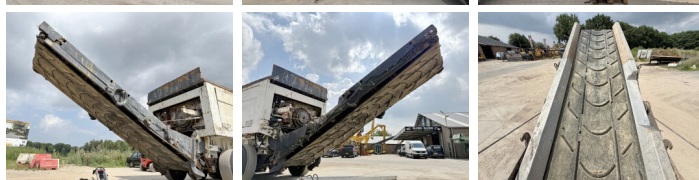

Doppstadt

Doppstadt DW3060

BOSS
MACHINERY

Rok **2005**
Numer referencyjny **BM006846**
Godziny **21.000**

Algemeen

Typ DW3060
Lokalizacja Veldhoven, Netherlands
Certificaat CE
Available at Boss Machinery! This Doppstadt DW3060 Crushers from 2005 has an engine power of 315 kW and counts 21000 operational hours. The total weight of this Doppstadt DW3060 is 24000 kg and the dimensions are 9.45 x 2.52 x 3.70. Furthermore, this DW3060 is equipped with Dodatkowa funkcja hydrauliczna. The Doppstadt Crushers also has a CE marking. Do you want more information or do you want to try the Doppstadt DW3060 at our yard? Please let us know.

Maten / Gewichten

Wymiary D*S*W 9.45 x 2.52 x 3.70
Waga 24000

Technische informatie

German Machine

Motor informatie

Marka silnika Mercedes-Benz
Model silnika OM 457 LA
Cylindry 6
Turbo
Wydajno?? w kW 315

Banden / Rupsen

50% 50% 385/65R22.5
50% 50% 385/65R22.5
50% 50% 385/65R22.5

Opties