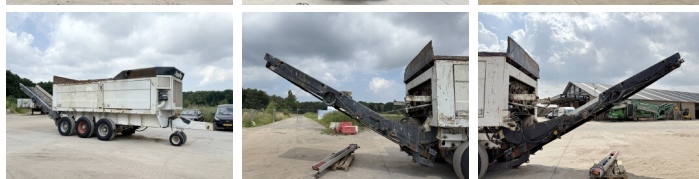

Doppstadt

Doppstadt DW3060

BOSS
MACHINERY

Rok **2005**
Numer referencyjny **BM006846**
Godziny **21.000**

Algemeen

Typ DW3060
Lokalizacja Veldhoven, Netherlands
Certificaat CE
Available at Boss Machinery! This Doppstadt DW3060 Crushers from 2005 has an engine power of 315 kW and counts 21000 operational hours. The total weight of this Doppstadt DW3060 is 24000 kg and the dimensions are 9.45 x 2.52 x 3.70. Furthermore, this DW3060 is equipped with Dodatkowa funkcja hydrauliczna. The Doppstadt Crushers also has a CE marking. Do you want more information or do you want to try the Doppstadt DW3060 at our yard? Please let us know.

Maten / Gewichten

Wymiary D*S*W 9.45 x 2.52 x 3.70
Waga 24000

Technische informatie

German Machine

Motor informatie

Marka silnika Mercedes-Benz
Model silnika OM 457 LA
Cylindry 6
Turbo
Wydajno?? w kW 315

Banden / Rupsen

50% 50% 385/65R22.5
50% 50% 385/65R22.5
50% 50% 385/65R22.5

Opties