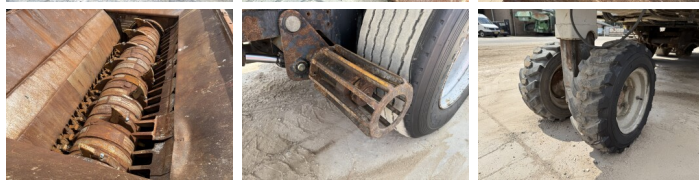

Doppstadt

Doppstadt DW3060

BOSS
MACHINERY

Rok **2005**
Numer referencyjny **BM006846**
Godziny **21.000**

Algemeen

Typ DW3060
Lokalizacja Veldhoven, Netherlands
Certificaat CE
Available at Boss Machinery! This Doppstadt DW3060 Crushers from 2005 has an engine power of 315 kW and counts 21000 operational hours. The total weight of this Doppstadt DW3060 is 24000 kg and the dimensions are 9.45 x 2.52 x 3.70. Furthermore, this DW3060 is equipped with Dodatkowa funkcja hydrauliczna. The Doppstadt Crushers also has a CE marking. Do you want more information or do you want to try the Doppstadt DW3060 at our yard? Please let us know.

Maten / Gewichten

Wymiary D*S*W 9.45 x 2.52 x 3.70
Waga 24000

Technische informatie

German Machine

Motor informatie

Marka silnika Mercedes-Benz
Model silnika OM 457 LA
Cylindry 6
Turbo
Wydajno?? w kW 315

Banden / Rupsen

50% 50% 385/65R22.5
50% 50% 385/65R22.5
50% 50% 385/65R22.5

Opties