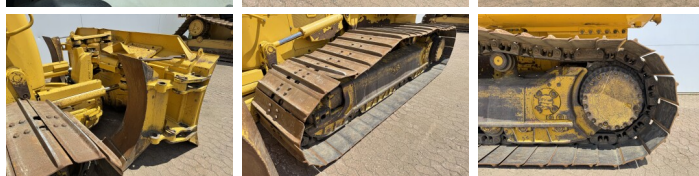

Komatsu

Komatsu D61PXi-24

BOSS
MACHINERY

€ 107.500 wy?zczny podatek

Rok **2019**
Numer referencyjny **BM007762**
Godziny **7.599**

Algemeen

Typ D61PXi-24
Lokalizacja Veldhoven, Netherlands
Certificaat CE + EPA

Opis Available at Boss Machinery! This Komatsu D61PXi-24 Dozer from 2019 has an engine power of 126 kW and counts 7599 operational hours. The total weight of this Komatsu D61PXi-24 is 19580 kg and the dimensions are 5.69 x 3.01 x 3.29. Furthermore, this D61PXi-24 is equipped with Bluetooth, Airco, Ripper Valve, Camera, AdBlue, Radio. The Komatsu Dozer also has a CE + EPA marking. Do you want more information or do you want to try the Komatsu D61PXi-24 at our yard? Please let us know.

Maten / Gewichten

Waga 19580
Wymiary D*S*W 5.69 x 3.01 x 3.29

Motor informatie

Marka silnika Komatsu
Model silnika SAA6D107E-3-A
Cylindry 6
Turbo
Wydajno?? w kW 126

Banden / Rupsen

?a?cuch% 20
P?yta % 20
Sprocket% 20
Szeroko?? p?yty 86 cm

Opties