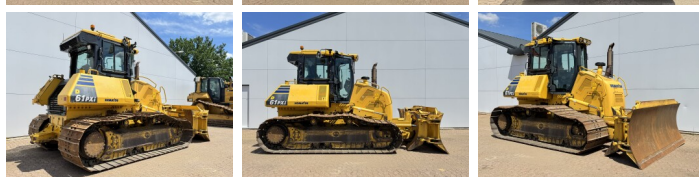

Komatsu

Komatsu D61PXi-24

BOSS
MACHINERY

€ 107.500 wy?zczny podatek

Rok **2019**
Numer referencyjny **BM007762**
Godziny **7.599**

Algemeen

Typ D61PXi-24
Lokalizacja Veldhoven, Netherlands
Certificaat CE + EPA

Opis Available at Boss Machinery! This Komatsu D61PXi-24 Dozer from 2019 has an engine power of 126 kW and counts 7599 operational hours. The total weight of this Komatsu D61PXi-24 is 19580 kg and the dimensions are 5.69 x 3.01 x 3.29. Furthermore, this D61PXi-24 is equipped with Bluetooth, Airco, Ripper Valve, Camera, AdBlue, Radio. The Komatsu Dozer also has a CE + EPA marking. Do you want more information or do you want to try the Komatsu D61PXi-24 at our yard? Please let us know.

Maten / Gewichten

Waga 19580
Wymiary D*S*W 5.69 x 3.01 x 3.29

Motor informatie

Marka silnika Komatsu
Model silnika SAA6D107E-3-A
Cylindry 6
Turbo
Wydajno?? w kW 126

Banden / Rupsen

?a?cuch% 20
P?yta % 20
Sprocket% 20
Szeroko?? p?yty 86 cm

Opties