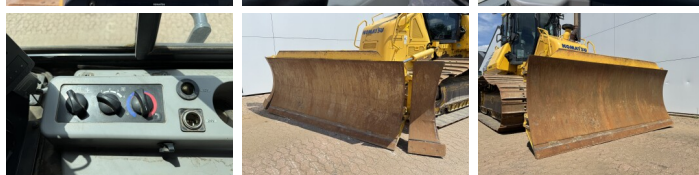

Komatsu

Komatsu D61PXi-24

BOSS
MACHINERY

€ 107.500 wy?zczny podatek

Rok **2019**
Numer referencyjny **BM007762**
Godziny **7.599**

Algemeen

Typ D61PXi-24
Lokalizacja Veldhoven, Netherlands
Certificaat CE + EPA

Opis Available at Boss Machinery! This Komatsu D61PXi-24 Dozer from 2019 has an engine power of 126 kW and counts 7599 operational hours. The total weight of this Komatsu D61PXi-24 is 19580 kg and the dimensions are 5.69 x 3.01 x 3.29. Furthermore, this D61PXi-24 is equipped with Bluetooth, Airco, Ripper Valve, Camera, AdBlue, Radio. The Komatsu Dozer also has a CE + EPA marking. Do you want more information or do you want to try the Komatsu D61PXi-24 at our yard? Please let us know.

Maten / Gewichten

Waga 19580
Wymiary D*S*W 5.69 x 3.01 x 3.29

Motor informatie

Marka silnika Komatsu
Model silnika SAA6D107E-3-A
Cylindry 6
Turbo
Wydajno?? w kW 126

Banden / Rupsen

?a?cuch% 20
P?yta % 20
Sprocket% 20
Szeroko?? p?yty 86 cm

Opties

Bluetooth
Airco
Ripper Valve
Camera
AdBlue
Radio