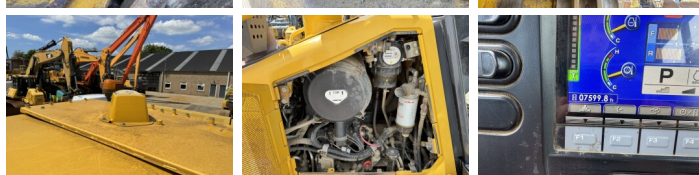

Komatsu

Komatsu D61PXi-24

BOSS
MACHINERY

€ 107.500 wy?zczny podatek

Rok **2019**
Numer referencyjny **BM007762**
Godziny **7.599**

Algemeen

Typ D61PXi-24
Lokalizacja Veldhoven, Netherlands
Certificaat CE + EPA

Opis Available at Boss Machinery! This Komatsu D61PXi-24 Dozer from 2019 has an engine power of 126 kW and counts 7599 operational hours. The total weight of this Komatsu D61PXi-24 is 19580 kg and the dimensions are 5.69 x 3.01 x 3.29. Furthermore, this D61PXi-24 is equipped with Bluetooth, Airco, Ripper Valve, Camera, AdBlue, Radio. The Komatsu Dozer also has a CE + EPA marking. Do you want more information or do you want to try the Komatsu D61PXi-24 at our yard? Please let us know.

Maten / Gewichten

Waga 19580
Wymiary D*S*W 5.69 x 3.01 x 3.29

Motor informatie

Marka silnika Komatsu
Model silnika SAA6D107E-3-A
Cylindry 6
Turbo
Wydajno?? w kW 126

Banden / Rupsen

?a?cuch% 20
P?yta % 20
Sprocket% 20
Szeroko?? p?yty 86 cm

Opties

Bluetooth
Airco
Ripper Valve
Camera
AdBlue
Radio