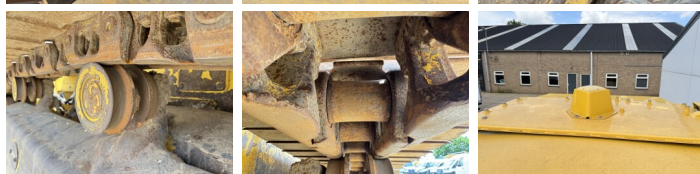

Komatsu

Komatsu D61PXi-24

BOSS
MACHINERY

€ 89.500 wy??czny podatek

Rok **2018**
Numer referencyjny **BM007695**
Godziny **10.591**

Algemeen

Typ D61PXi-24
Lokalizacja Veldhoven, Netherlands
Certificaat CE + EPA
Opis Available at Boss Machinery! This Komatsu D61PXi-24 Dozer from 2018 has an engine power of 126 kW and counts 10591 operational hours. The total weight of this Komatsu D61PXi-24 is 19580 kg and the dimensions are 5.36 x 2.96 x 3.28. Furthermore, this D61PXi-24 is equipped with Ripper Valve, Camera, AdBlue, Radio, Bluetooth, Airco. The Komatsu Dozer also has a CE + EPA marking. Do you want more information or do you want to try the Komatsu D61PXi-24 at our yard? Please let us know.

Maten / Gewichten

Waga 19580
Wymiary D*S*W 5.36 x 2.96 x 3.28

Motor informatie

Marka silnika Komatsu
Model silnika SAA6D107E-3-A
Cylindry 6
Turbo
Wydajno?? w kW 126

Banden / Rupsen

P?yta % 40
Sprocket% 80
?a?cuch% 40
Szeroko?? p?yty 86 cm

Opties

Ripper Valve

Camera

AdBlue

Radio

Bluetooth

Airco