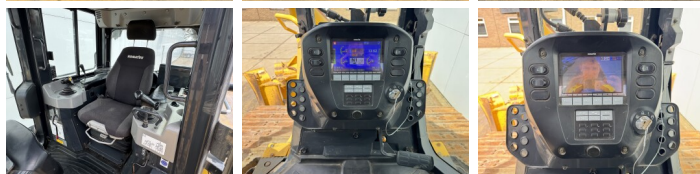

Komatsu

Komatsu D61PXi-24

BOSS
MACHINERY

€ 89.500 wy??czny podatek

Rok **2018**
Numer referencyjny **BM007695**
Godziny **10.591**

Algemeen

Typ D61PXi-24
Lokalizacja Veldhoven, Netherlands
Certificaat CE + EPA
Opis Available at Boss Machinery! This Komatsu D61PXi-24 Dozer from 2018 has an engine power of 126 kW and counts 10591 operational hours. The total weight of this Komatsu D61PXi-24 is 19580 kg and the dimensions are 5.36 x 2.96 x 3.28. Furthermore, this D61PXi-24 is equipped with Ripper Valve, Camera, AdBlue, Radio, Bluetooth, Airco. The Komatsu Dozer also has a CE + EPA marking. Do you want more information or do you want to try the Komatsu D61PXi-24 at our yard? Please let us know.

Maten / Gewichten

Waga 19580
Wymiary D*S*W 5.36 x 2.96 x 3.28

Motor informatie

Marka silnika Komatsu
Model silnika SAA6D107E-3-A
Cylindry 6
Turbo
Wydajno?? w kW 126

Banden / Rupsen

P?yta % 40
Sprocket% 80
?a?cuch% 40
Szeroko?? p?yty 86 cm

Opties

Ripper Valve

Camera

AdBlue

Radio

Bluetooth

Airco