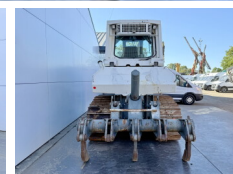

Opis

Available at Boss Machinery! This Liebherr PR724 Dozer from 2008 has an engine power of 140 kW and counts 11613 operational hours. The total weight of this Liebherr PR724 is 18500 kg and the dimensions are 6.94 x 2.42 x 3.38. Furthermore, this PR724 is equipped with Ripper Valve, Camera. The Liebherr Dozer also has a CE + EPA marking. Do you want more information or do you want to try the Liebherr PR724 at our yard? Please let us know.

Maten / Gewichten

Wymiary D*S*W **6.94 x 2.42 x 3.38**
Waga **18500**

Technische informatie

German Machine

Motor informatie

Marka silnika **Liebherr**
Model silnika **D934 LA6**
Cylindry **4**
Turbo
Wydajno?? w kW **140**

Banden / Rupsen

Sprocket% **40**
?a?cuch% **50**
P?yta % **50**
Szeroko?? p?yty **60**

Opties

Ripper Valve
Camera