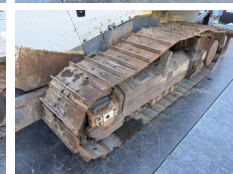

Opis

Available at Boss Machinery! This Liebherr PR724 Dozer from 2008 has an engine power of 140 kW and counts 11613 operational hours. The total weight of this Liebherr PR724 is 18500 kg and the dimensions are 6.94 x 2.42 x 3.38. Furthermore, this PR724 is equipped with Ripper Valve, Camera. The Liebherr Dozer also has a CE + EPA marking. Do you want more information or do you want to try the Liebherr PR724 at our yard? Please let us know.

Maten / Gewichten

Wymiary D*S*W **6.94 x 2.42 x 3.38**
Waga **18500**

Technische informatie

German Machine

Motor informatie

Marka silnika **Liebherr**
Model silnika **D934 LA6**
Cylindry **4**
Turbo
Wydajno?? w kW **140**

Banden / Rupsen

Sprocket% **40**
?a?cuch% **50**
P?yta % **50**
Szeroko?? p?yty **60**

Opties

Ripper Valve
Camera