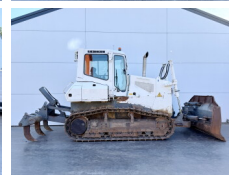

Liebherr

Liebherr PR724

BOSS
MACHINERY

€ 49.500 wy?czny podatek

Rok **2008**
Numer referencyjny **BM007545**
Godziny **11.613**

Algemeen

Typ **PR724**
Lokalizacja **Veldhoven, Netherlands**
Certificaat **CE + EPA**

Opis

Available at Boss Machinery! This Liebherr PR724 Dozer from 2008 has an engine power of 140 kW and counts 11613 operational hours. The total weight of this Liebherr PR724 is 18500 kg and the dimensions are 6.94 x 2.42 x 3.38. Furthermore, this PR724 is equipped with Ripper Valve, Camera. The Liebherr Dozer also has a CE + EPA marking. Do you want more information or do you want to try the Liebherr PR724 at our yard? Please let us know.

Maten / Gewichten

Wymiary D*S*W **6.94 x 2.42 x 3.38**
Waga **18500**

Technische informatie

German Machine

Motor informatie

Marka silnika **Liebherr**
Model silnika **D934 LA6**
Cylindry **4**
Turbo
Wydajno?? w kW **140**

Banden / Rupsen

Sprocket% **40**
?a?cuch% **50**
P?yta % **50**
Szeroko?? p?yty **60**

Opties

Ripper Valve
Camera