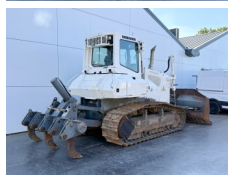

Liebherr

Liebherr PR724

BOSS
MACHINERY

€ 49.500 wy?czny podatek

Rok **2008**
Numer referencyjny **BM007545**
Godziny **11.613**

Algemeen

Typ **PR724**
Lokalizacja **Veldhoven, Netherlands**
Certificaat **CE + EPA**

Opis

Available at Boss Machinery! This Liebherr PR724 Dozer from 2008 has an engine power of 140 kW and counts 11613 operational hours. The total weight of this Liebherr PR724 is 18500 kg and the dimensions are 6.94 x 2.42 x 3.38. Furthermore, this PR724 is equipped with Ripper Valve, Camera. The Liebherr Dozer also has a CE + EPA marking. Do you want more information or do you want to try the Liebherr PR724 at our yard? Please let us know.

Maten / Gewichten

Wymiary D*S*W **6.94 x 2.42 x 3.38**
Waga **18500**

Technische informatie

German Machine

Motor informatie

Marka silnika **Liebherr**
Model silnika **D934 LA6**
Cylindry **4**
Turbo
Wydajno?? w kW **140**

Banden / Rupsen

Sprocket% **40**
?a?cuch% **50**
P?yta % **50**
Szeroko?? p?yty **60**

Opties

Ripper Valve
Camera