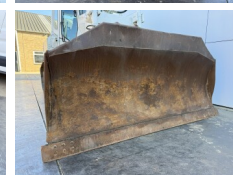

Opis

Available at Boss Machinery! This Liebherr PR724 Dozer from 2008 has an engine power of 140 kW and counts 11613 operational hours. The total weight of this Liebherr PR724 is 18500 kg and the dimensions are 6.94 x 2.42 x 3.38. Furthermore, this PR724 is equipped with Ripper Valve, Camera. The Liebherr Dozer also has a CE + EPA marking. Do you want more information or do you want to try the Liebherr PR724 at our yard? Please let us know.

Maten / Gewichten

Wymiary D*S*W **6.94 x 2.42 x 3.38**
Waga **18500**

Technische informatie

German Machine

Motor informatie

Marka silnika **Liebherr**
Model silnika **D934 LA6**
Cylindry **4**
Turbo
Wydajno?? w kW **140**

Banden / Rupsen

Sprocket% **40**
?a?cuch% **50**
P?yta % **50**
Szeroko?? p?yty **60**

Opties

Ripper Valve
Camera