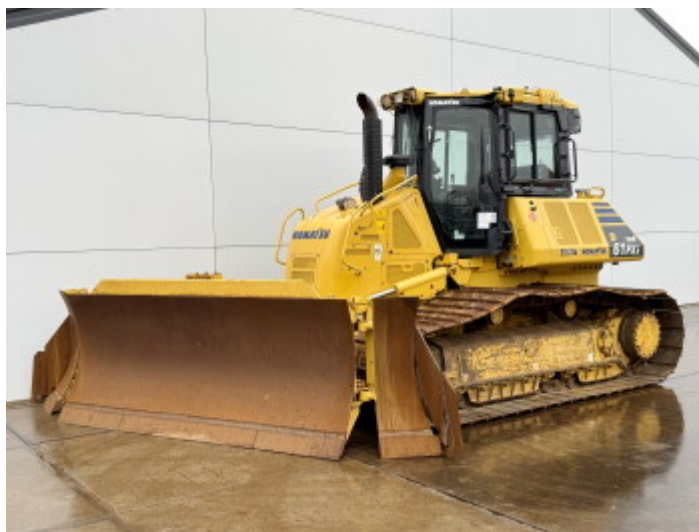

Komatsu

Komatsu D61PXi-24

BOSS
MACHINERY

€ 114.500 wy??czny podatek

Rok **2018**
Numer referencyjny **BM007244**
Godziny **6.786**

Algemeen

Typ **D61PXi-24**
Lokalizacja **Veldhoven, Netherlands**
Certificaat **CE**

Opis

Available at Boss Machinery! This Komatsu D61PXi-24 Dozer from 2018 has an engine power of 126 kW and counts 6786 operational hours. The total weight of this Komatsu D61PXi-24 is 19580 kg and the dimensions are 5.43 x 2.99 x 3.32. Furthermore, this D61PXi-24 is equipped with Airco, AdBlue, Radio, Bluetooth, Ripper Valve, Camera. The Komatsu Dozer also has a CE marking. Do you want more information or do you want to try the Komatsu D61PXi-24 at our yard? Please let us know.

Maten / Gewichten

Waga **19580**
Wymiary D*S*W **5.43 x 2.99 x 3.32**

Technische informatie

German Machine

Motor informatie

Marka silnika **Komatsu**
Model silnika **SAA6D107E-3A**
Cylindry **6**
Turbo
Wydajno?? w kW **126**

Banden / Rupsen

P?yta % **30**
Sprocket% **70**
?a?cuch% **40**
Szeroko?? p?yty **86 cm**