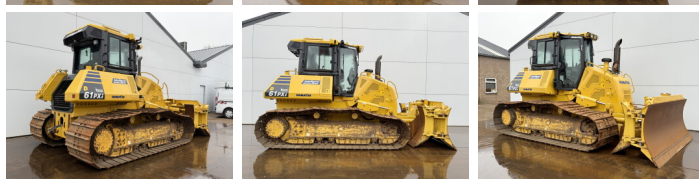

Komatsu

Komatsu D61PXi-24

BOSS
MACHINERY

€ 114.500 wy??czny podatek

Rok **2018**
Numer referencyjny **BM007244**
Godziny **6.786**

Algemeen

Typ **D61PXi-24**
Lokalizacja **Veldhoven, Netherlands**
Certificaat **CE**

Opis

Available at Boss Machinery! This Komatsu D61PXi-24 Dozer from 2018 has an engine power of 126 kW and counts 6786 operational hours. The total weight of this Komatsu D61PXi-24 is 19580 kg and the dimensions are 5.43 x 2.99 x 3.32. Furthermore, this D61PXi-24 is equipped with Airco, AdBlue, Radio, Bluetooth, Ripper Valve, Camera. The Komatsu Dozer also has a CE marking. Do you want more information or do you want to try the Komatsu D61PXi-24 at our yard? Please let us know.

Maten / Gewichten

Waga **19580**
Wymiary D*S*W **5.43 x 2.99 x 3.32**

Technische informatie

German Machine

Motor informatie

Marka silnika **Komatsu**
Model silnika **SAA6D107E-3A**
Cylindry **6**
Turbo
Wydajno?? w kW **126**

Banden / Rupsen

P?yta % **30**
Sprocket% **70**
?a?cuch% **40**
Szeroko?? p?yty **86 cm**