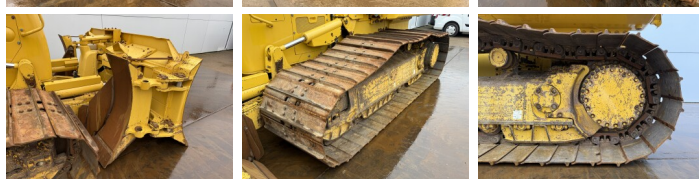

Komatsu

Komatsu D61PXi-24

BOSS
MACHINERY

€ 114.500 wy??czny podatek

Rok **2018**
Numer referencyjny **BM007244**
Godziny **6.786**

Algemeen

Typ **D61PXi-24**
Lokalizacja **Veldhoven, Netherlands**
Certificaat **CE**

Opis

Available at Boss Machinery! This Komatsu D61PXi-24 Dozer from 2018 has an engine power of 126 kW and counts 6786 operational hours. The total weight of this Komatsu D61PXi-24 is 19580 kg and the dimensions are 5.43 x 2.99 x 3.32. Furthermore, this D61PXi-24 is equipped with Airco, AdBlue, Radio, Bluetooth, Ripper Valve, Camera. The Komatsu Dozer also has a CE marking. Do you want more information or do you want to try the Komatsu D61PXi-24 at our yard? Please let us know.

Maten / Gewichten

Waga **19580**
Wymiary D*S*W **5.43 x 2.99 x 3.32**

Technische informatie

German Machine

Motor informatie

Marka silnika **Komatsu**
Model silnika **SAA6D107E-3A**
Cylindry **6**
Turbo
Wydajno?? w kW **126**

Banden / Rupsen

P?yta % **30**
Sprocket% **70**
?a?cuch% **40**
Szeroko?? p?yty **86 cm**