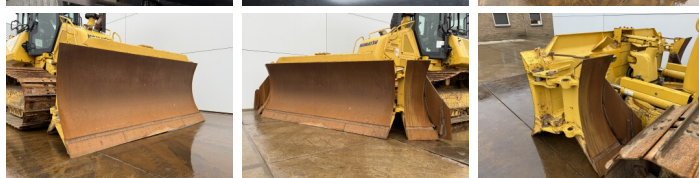

Komatsu

Komatsu D61PXi-24

BOSS
MACHINERY

€ 114.500 wy??czny podatek

Rok **2018**
Numer referencyjny **BM007244**
Godziny **6.786**

Algemeen

Typ **D61PXi-24**
Lokalizacja **Veldhoven, Netherlands**
Certificaat **CE**

Opis

Available at Boss Machinery! This Komatsu D61PXi-24 Dozer from 2018 has an engine power of 126 kW and counts 6786 operational hours. The total weight of this Komatsu D61PXi-24 is 19580 kg and the dimensions are 5.43 x 2.99 x 3.32. Furthermore, this D61PXi-24 is equipped with Airco, AdBlue, Radio, Bluetooth, Ripper Valve, Camera. The Komatsu Dozer also has a CE marking. Do you want more information or do you want to try the Komatsu D61PXi-24 at our yard? Please let us know.

Maten / Gewichten

Waga **19580**
Wymiary D*S*W **5.43 x 2.99 x 3.32**

Technische informatie

German Machine

Motor informatie

Marka silnika **Komatsu**
Model silnika **SAA6D107E-3A**
Cylindry **6**
Turbo
Wydajno?? w kW **126**

Banden / Rupsen

P?yta % **30**
Sprocket% **70**
?a?cuch% **40**
Szeroko?? p?yty **86 cm**