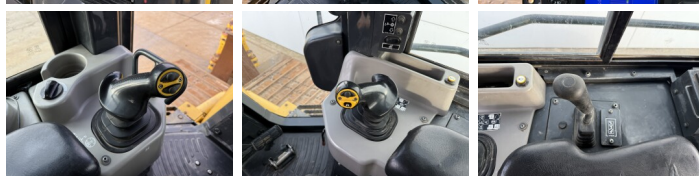

Komatsu

Komatsu D61PXi-24

BOSS
MACHINERY

€ 99.500 wy??czny podatek

Rok **2017**
Numer referencyjny **BM007232**
Godziny **8.336**

Algemeen

Typ **D61PXi-24**
Lokalizacja **Veldhoven, Netherlands**
Certificaat **CE + EPA**
Opis **Available at Boss Machinery! This Komatsu D61PXi-24 Dozer from 2017 has an engine power of 126 kW and counts 8336 operational hours. The total weight of this Komatsu D61PXi-24 is 19580 kg and the dimensions are 5.47 x 2.99 x 3.30. Furthermore, this D61PXi-24 is equipped with Bluetooth, Airco, Ripper Valve, Camera, AdBlue, Radio. The Komatsu Dozer also has a CE + EPA marking. Do you want more information or do you want to try the Komatsu D61PXi-24 at our yard? Please let us know.**

Maten / Gewichten

Wymiary D*S*W **5.47 x 2.99 x 3.30**
Waga **19580**

Motor informatie

Marka silnika **Komatsu**
Model silnika **SAA6D107E-3-A**
Cylindry **6**
Turbo
Wydajno?? w kW **126**

Banden / Rupsen

Sprocket% **60**
?a?cuch% **40**
P?yta % **30**
Szeroko?? p?yty **86 cm**

Opties