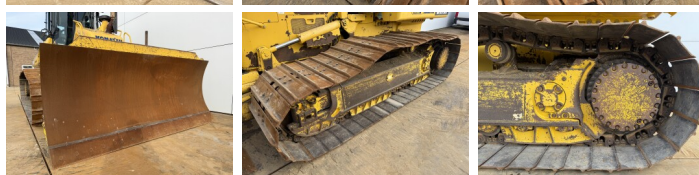

Komatsu

Komatsu D61PXi-24

BOSS
MACHINERY

€ 99.500 wy??czny podatek

Rok **2017**
Numer referencyjny **BM007232**
Godziny **8.336**

Algemeen

Typ **D61PXi-24**
Lokalizacja **Veldhoven, Netherlands**
Certificaat **CE + EPA**
Opis **Available at Boss Machinery! This Komatsu D61PXi-24 Dozer from 2017 has an engine power of 126 kW and counts 8336 operational hours. The total weight of this Komatsu D61PXi-24 is 19580 kg and the dimensions are 5.47 x 2.99 x 3.30. Furthermore, this D61PXi-24 is equipped with Bluetooth, Airco, Ripper Valve, Camera, AdBlue, Radio. The Komatsu Dozer also has a CE + EPA marking. Do you want more information or do you want to try the Komatsu D61PXi-24 at our yard? Please let us know.**

Maten / Gewichten

Wymiary D*S*W **5.47 x 2.99 x 3.30**
Waga **19580**

Motor informatie

Marka silnika **Komatsu**
Model silnika **SAA6D107E-3-A**
Cylindry **6**
Turbo
Wydajno?? w kW **126**

Banden / Rupsen

Sprocket% **60**
?a?cuch% **40**
P?yta % **30**
Szeroko?? p?yty **86 cm**

Opties