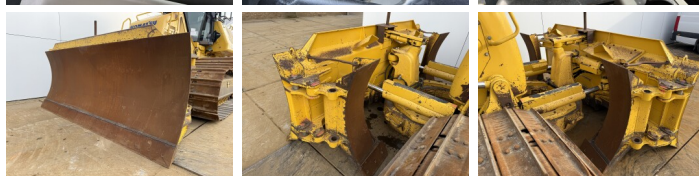

Komatsu

Komatsu D61PXi-24

BOSS
MACHINERY

€ 99.500 wy??czny podatek

Rok **2017**
Numer referencyjny **BM007232**
Godziny **8.336**

Algemeen

Typ **D61PXi-24**
Lokalizacja **Veldhoven, Netherlands**
Certificaat **CE + EPA**
Opis **Available at Boss Machinery! This Komatsu D61PXi-24 Dozer from 2017 has an engine power of 126 kW and counts 8336 operational hours. The total weight of this Komatsu D61PXi-24 is 19580 kg and the dimensions are 5.47 x 2.99 x 3.30. Furthermore, this D61PXi-24 is equipped with Bluetooth, Airco, Ripper Valve, Camera, AdBlue, Radio. The Komatsu Dozer also has a CE + EPA marking. Do you want more information or do you want to try the Komatsu D61PXi-24 at our yard? Please let us know.**

Maten / Gewichten

Wymiary D*S*W **5.47 x 2.99 x 3.30**
Waga **19580**

Motor informatie

Marka silnika **Komatsu**
Model silnika **SAA6D107E-3-A**
Cylindry **6**
Turbo
Wydajno?? w kW **126**

Banden / Rupsen

Sprocket% **60**
?a?cuch% **40**
P?yta % **30**
Szeroko?? p?yty **86 cm**

Opties