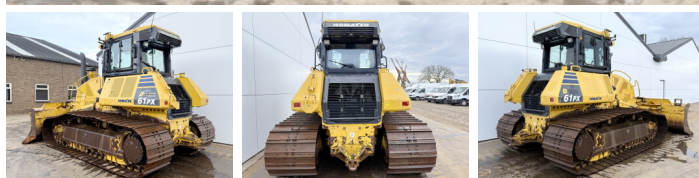

Komatsu

Komatsu D61PX-24

BOSS
MACHINERY

€ 69.500 wy??czny podatek

Rok **2017**
Numer referencyjny **BM007182**
Godziny **9.763**

Algemeen

Typ D61PX-24
Lokalizacja Veldhoven, Netherlands
Certificaat CE + EPA
Opis Available at Boss Machinery! This Komatsu D61PX-24 Dozer from 2017 has an engine power of 126 kW and counts 9763 operational hours. The total weight of this Komatsu D61PX-24 is 19460 kg and the dimensions are 6.42 x 3.50 x 3.36. Furthermore, this D61PX-24 is equipped with Airco, Climate Control, Camera, AdBlue, Radio, Ripper Valve, Bluetooth. The Komatsu Dozer also has a CE + EPA marking. Do you want more information or do you want to try the Komatsu D61PX-24 at our yard? Please let us know.

Maten / Gewichten

Waga 19460
Wymiary D*S*W 6.42 x 3.50 x 3.36

Motor informatie

Marka silnika Komatsu
Model silnika SAA6D107E-3-A
Cylindry 6
Turbo
Wydajno?? w kW 126

Banden / Rupsen

P?yta % 60
Sprocket% 60
?a?cuch% 60
Szeroko?? p?yty 86 cm

Opties