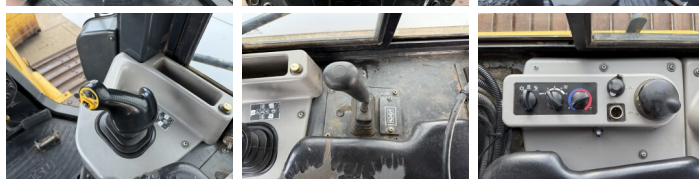

Komatsu

Komatsu D61PX-24

BOSS
MACHINERY

€ 69.500 wy??czny podatek

Rok **2017**
Numer referencyjny **BM007182**
Godziny **9.763**

Algemeen

Typ D61PX-24
Lokalizacja Veldhoven, Netherlands
Certificaat CE + EPA
Opis Available at Boss Machinery! This Komatsu D61PX-24 Dozer from 2017 has an engine power of 126 kW and counts 9763 operational hours. The total weight of this Komatsu D61PX-24 is 19460 kg and the dimensions are 6.42 x 3.50 x 3.36. Furthermore, this D61PX-24 is equipped with Airco, Climate Control, Camera, AdBlue, Radio, Ripper Valve, Bluetooth. The Komatsu Dozer also has a CE + EPA marking. Do you want more information or do you want to try the Komatsu D61PX-24 at our yard? Please let us know.

Maten / Gewichten

Waga 19460
Wymiary D*S*W 6.42 x 3.50 x 3.36

Motor informatie

Marka silnika Komatsu
Model silnika SAA6D107E-3-A
Cylindry 6
Turbo
Wydajno?? w kW 126

Banden / Rupsen

P?yta % 60
Sprocket% 60
?a?cuch% 60
Szeroko?? p?yty 86 cm

Opties