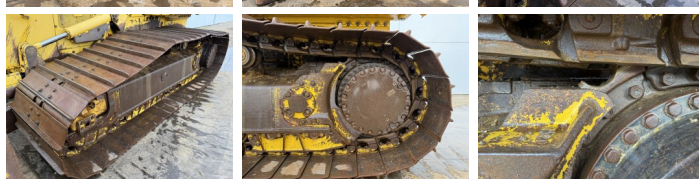

Komatsu

Komatsu D61PX-24

BOSS
MACHINERY

€ 69.500 wy??czny podatek

Rok **2017**
Numer referencyjny **BM007182**
Godziny **9.763**

Algemeen

Typ D61PX-24
Lokalizacja Veldhoven, Netherlands
Certificaat CE + EPA
Opis Available at Boss Machinery! This Komatsu D61PX-24 Dozer from 2017 has an engine power of 126 kW and counts 9763 operational hours. The total weight of this Komatsu D61PX-24 is 19460 kg and the dimensions are 6.42 x 3.50 x 3.36. Furthermore, this D61PX-24 is equipped with Airco, Climate Control, Camera, AdBlue, Radio, Ripper Valve, Bluetooth. The Komatsu Dozer also has a CE + EPA marking. Do you want more information or do you want to try the Komatsu D61PX-24 at our yard? Please let us know.

Maten / Gewichten

Waga 19460
Wymiary D*S*W 6.42 x 3.50 x 3.36

Motor informatie

Marka silnika Komatsu
Model silnika SAA6D107E-3-A
Cylindry 6
Turbo
Wydajno?? w kW 126

Banden / Rupsen

P?yta % 60
Sprocket% 60
?a?cuch% 60
Szeroko?? p?yty 86 cm

Opties