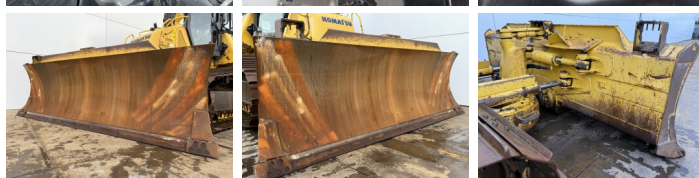

Komatsu

Komatsu D61PX-24

BOSS
MACHINERY

€ 69.500 wy??czny podatek

Rok **2017**
Numer referencyjny **BM007182**
Godziny **9.763**

Algemeen

Typ D61PX-24
Lokalizacja Veldhoven, Netherlands
Certificaat CE + EPA
Opis Available at Boss Machinery! This Komatsu D61PX-24 Dozer from 2017 has an engine power of 126 kW and counts 9763 operational hours. The total weight of this Komatsu D61PX-24 is 19460 kg and the dimensions are 6.42 x 3.50 x 3.36. Furthermore, this D61PX-24 is equipped with Airco, Climate Control, Camera, AdBlue, Radio, Ripper Valve, Bluetooth. The Komatsu Dozer also has a CE + EPA marking. Do you want more information or do you want to try the Komatsu D61PX-24 at our yard? Please let us know.

Maten / Gewichten

Waga 19460
Wymiary D*S*W 6.42 x 3.50 x 3.36

Motor informatie

Marka silnika Komatsu
Model silnika SAA6D107E-3-A
Cylindry 6
Turbo
Wydajno?? w kW 126

Banden / Rupsen

P?yta % 60
Sprocket% 60
?a?cuch% 60
Szeroko?? p?yty 86 cm

Opties