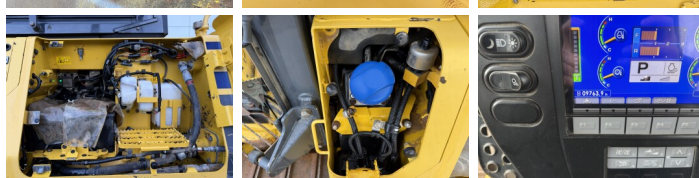

Komatsu

Komatsu D61PX-24

BOSS
MACHINERY

€ 69.500 wy??czny podatek

Rok **2017**
Numer referencyjny **BM007182**
Godziny **9.763**

Algemeen

Typ D61PX-24
Lokalizacja Veldhoven, Netherlands
Certificaat CE + EPA
Opis Available at Boss Machinery! This Komatsu D61PX-24 Dozer from 2017 has an engine power of 126 kW and counts 9763 operational hours. The total weight of this Komatsu D61PX-24 is 19460 kg and the dimensions are 6.42 x 3.50 x 3.36. Furthermore, this D61PX-24 is equipped with Airco, Climate Control, Camera, AdBlue, Radio, Ripper Valve, Bluetooth. The Komatsu Dozer also has a CE + EPA marking. Do you want more information or do you want to try the Komatsu D61PX-24 at our yard? Please let us know.

Maten / Gewichten

Waga 19460
Wymiary D*S*W 6.42 x 3.50 x 3.36

Motor informatie

Marka silnika Komatsu
Model silnika SAA6D107E-3-A
Cylindry 6
Turbo
Wydajno?? w kW 126

Banden / Rupsen

P?yta % 60
Sprocket% 60
?a?cuch% 60
Szeroko?? p?yty 86 cm

Opties