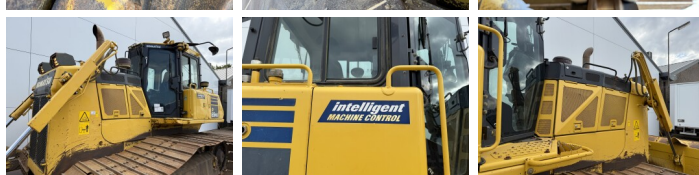

Komatsu

Komatsu D65PXi-18

BOSS
MACHINERY

€ 64.500 wy??czny podatek

Rok **2017**
Numer referencyjny **BM006949**
Godziny **12.069**

Algemeen

Typ **D65PXi-18**
Lokalizacja **Veldhoven, Netherlands**
Certificaat **CE + EPA**
Opis **Available at Boss Machinery! This Komatsu D65PXi-18 Dozer from 2017 has an engine power of 164 kW and counts 12069 operational hours. The total weight of this Komatsu D65PXi-18 is 21600 kg and the dimensions are 5.77 x 3.97 x 3.28. Furthermore, this D65PXi-18 is equipped with Camera, Radio, Airco, Climate Control. The Komatsu Dozer also has a CE + EPA marking. Do you want more information or do you want to try the Komatsu D65PXi-18 at our yard? Please let us know.**

Maten / Gewichten

Wymiary D*S*W **5.77 x 3.97 x 3.28**
Waga **21600**

Motor informatie

Marka silnika **Komatsu**
Model silnika **SAA6D114E-6**
Cylindry **6**
Turbo
Wydajno?? w kW **164**

Banden / Rupsen

P?yta % **40**
Sprocket% **40**
?a?cuch% **40**
Szeroko?? p?yty **91 cm**

Opties

Camera