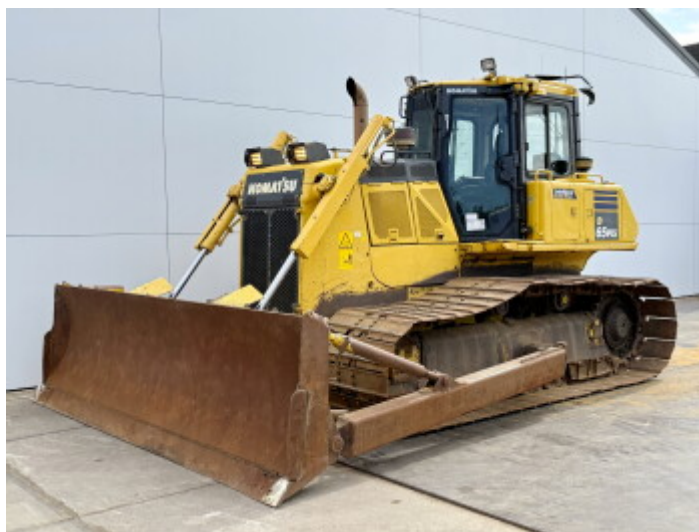

Komatsu

Komatsu D65PXi-18

BOSS
MACHINERY

€ 64.500 wy??czny podatek

Rok **2017**
Numer referencyjny **BM006949**
Godziny **12.069**

Algemeen

Typ **D65PXi-18**
Lokalizacja **Veldhoven, Netherlands**
Certificaat **CE + EPA**
Opis **Available at Boss Machinery! This Komatsu D65PXi-18 Dozer from 2017 has an engine power of 164 kW and counts 12069 operational hours. The total weight of this Komatsu D65PXi-18 is 21600 kg and the dimensions are 5.77 x 3.97 x 3.28. Furthermore, this D65PXi-18 is equipped with Camera, Radio, Airco, Climate Control. The Komatsu Dozer also has a CE + EPA marking. Do you want more information or do you want to try the Komatsu D65PXi-18 at our yard? Please let us know.**

Maten / Gewichten

Wymiary D*S*W **5.77 x 3.97 x 3.28**
Waga **21600**

Motor informatie

Marka silnika **Komatsu**
Model silnika **SAA6D114E-6**
Cylindry **6**
Turbo
Wydajno?? w kW **164**

Banden / Rupsen

P?yta % **40**
Sprocket% **40**
?a?cuch% **40**
Szeroko?? p?yty **91 cm**

Opties

Camera