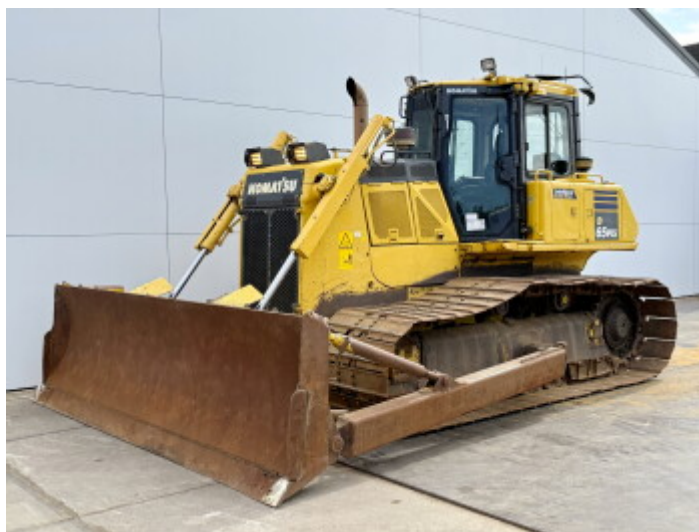

Komatsu

Komatsu D65PXi-18

BOSS
MACHINERY

€ 64.500 wy??czny podatek

Rok **2017**
Numer referencyjny **BM006949**
Godziny **12.069**

Algemeen

Typ D65PXi-18
Lokalizacja Veldhoven, Netherlands
Certificaat CE + EPA
Opis Available at Boss Machinery! This Komatsu D65PXi-18 Dozer from 2017 has an engine power of 164 kW and counts 12069 operational hours. The total weight of this Komatsu D65PXi-18 is 21600 kg and the dimensions are 5.77 x 3.97 x 3.28. Furthermore, this D65PXi-18 is equipped with Airco, Climate Control, Camera, Radio. The Komatsu Dozer also has a CE + EPA marking. Do you want more information or do you want to try the Komatsu D65PXi-18 at our yard? Please let us know.

Maten / Gewichten

Waga 21600
Wymiary D*S*W 5.77 x 3.97 x 3.28

Motor informatie

Marka silnika Komatsu
Model silnika SAA6D114E-6
Cylindry 6
Turbo
Wydajno?? w kW 164

Banden / Rupsen

P?yta % 40
Sprocket% 40
?a?cuch% 40
Szeroko?? p?yty 91 cm

Opties

Airco