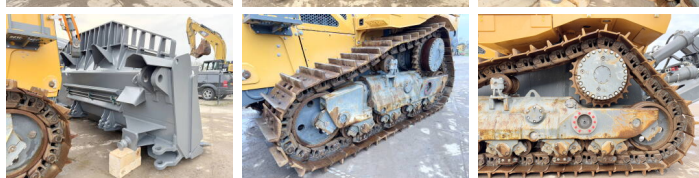

Opis Available at Boss Machinery! This Liebherr PR766 05 Gen 8 Dozer from 2022 has an engine power of 360 kW and counts 149 operational hours. The total weight of this Liebherr PR766 05 Gen 8 is 54300 kg and the dimensions are 7.05 x 2.90 x 4.00. Furthermore, this PR766 05 Gen 8 is equipped with Heated Seat, Air Suspension Seat, Airco, Climate Control, AdBlue, Pressurised Cabin, Camera, Radio, Backup alarm, Dodatkowa funkcja hydrauliczna. The Liebherr Dozer also has a CE marking. Do you want more information or do you want to try the Liebherr PR766 05 Gen 8 at our yard? Please let us know.

Maten / Gewichten

Wymiary D*S*W 7.05 x 2.90 x 4.00
Blade Width 4.33m
Waga 54300

Technische informatie

Fuel Tank: 800L

Motor informatie

Marka silnika Liebherr
Model silnika D9508 A7
Cylindry 8
Turbo
Wydajno?? w kW 360

Banden / Rupsen

| | |
|-----------------|-------|
| P?yta % | 100 |
| ?a?cuch% | 100 |
| Sprocket% | 100 |
| Szeroko?? p?yty | 61 cm |

Opties

Heated Seat
Air Suspension Seat
Airco
Climate Control
AdBlue
Pressurised Cabin
Camera
Radio
Backup alarm
Dodatkowa funkcja
hydrauliczna