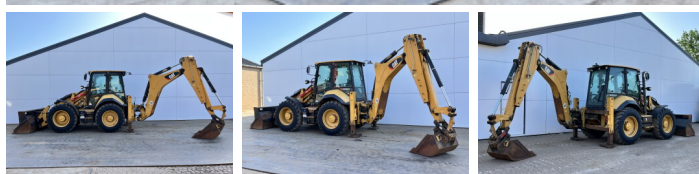

Caterpillar

Caterpillar 444F2

BOSS
MACHINERY

€ 59.500 wy?czynny podatek

Rok **2015**
Numer referencyjny **BM007777**
Godziny **7.626**

Algemeen

Typ 444F2
Lokalizacja Veldhoven, Netherlands
Certificaat CE + EPA
Available at Boss Machinery! This used Caterpillar 444F2 Backhoe Loader from 2015 has an engine power of 82 kW and counts 7626 operational hours. The total weight of this Caterpillar 444F2 is 9835 kg and the dimensions are 6.30 x 2.38 x 3.80. Furthermore, this 444F2 is equipped with Airco, Dodatkowa funkcja hydrauliczna, Funkcja m?ota. The Caterpillar Backhoe Loader also has a CE + EPA marking. Do you want more information or do you want to try the Caterpillar 444F2 at our yard? Please let us know.

Maten / Gewichten

Wymiary D*S*W 6.30 x 2.38 x 3.80
Waga 9835

Technische informatie

Konfiguracje dysków 4x4x4

Motor informatie

Marka silnika Caterpillar
Model silnika C4.4
Cylindry 4
Turbo
Wydajno?? w kW 82

Banden / Rupsen

40% 40% 440/80-28 Michelin
40% 40% 440/80-28 Michelin