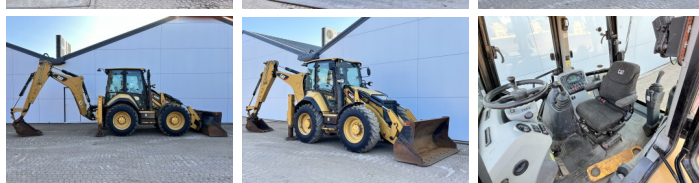

Caterpillar

Caterpillar 444F2

BOSS
MACHINERY

€ 59.500 wy?czynny podatek

Rok **2015**
Numer referencyjny **BM007777**
Godziny **7.626**

Algemeen

Typ 444F2
Lokalizacja Veldhoven, Netherlands
Certificaat CE + EPA
Available at Boss Machinery! This used Caterpillar 444F2 Backhoe Loader from 2015 has an engine power of 82 kW and counts 7626 operational hours. The total weight of this Caterpillar 444F2 is 9835 kg and the dimensions are 6.30 x 2.38 x 3.80. Furthermore, this 444F2 is equipped with Airco, Dodatkowa funkcja hydrauliczna, Funkcja m?ota. The Caterpillar Backhoe Loader also has a CE + EPA marking. Do you want more information or do you want to try the Caterpillar 444F2 at our yard? Please let us know.

Maten / Gewichten

Wymiary D*S*W 6.30 x 2.38 x 3.80
Waga 9835

Technische informatie

Konfiguracje dysków 4x4x4

Motor informatie

Marka silnika Caterpillar
Model silnika C4.4
Cylindry 4
Turbo
Wydajno?? w kW 82

Banden / Rupsen

40% 40% 440/80-28 Michelin
40% 40% 440/80-28 Michelin