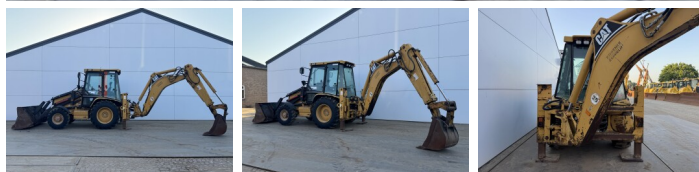

Caterpillar

Caterpillar 432D

BOSS
MACHINERY

€ 27.500 wy?czynny podatek

Rok **2003**
Numer referencyjny **BM007650**
Godziny **16.478**

Algemeen

Typ **432D**
Lokalizacja **Veldhoven, Netherlands**
Certificaat **CE**

Opis

Available at Boss Machinery! This used Caterpillar 432D Backhoe Loader from 2003 has an engine power of 63 kW and counts 16478 operational hours. The total weight of this Caterpillar 432D is 9800 kg and the dimensions are 5.71 x 2.40 x 3.64. Furthermore, this 432D is equipped with Dodatkowa funkcja hydrauliczna, Funkcja m?ota. The Caterpillar Backhoe Loader also has a CE marking. Do you want more information or do you want to try the Caterpillar 432D at our yard? Please let us know.

Maten / Gewichten

Wymiary D*S*W **5.71 x 2.40 x 3.64**
Waga **9800**

Technische informatie

Konfiguracje dysków **4x4**

Motor informatie

Marka silnika **Caterpillar**
Model silnika **3054**
Cylindry **4**
Turbo
Wydajno?? w kW **63**

Banden / Rupsen

Opties