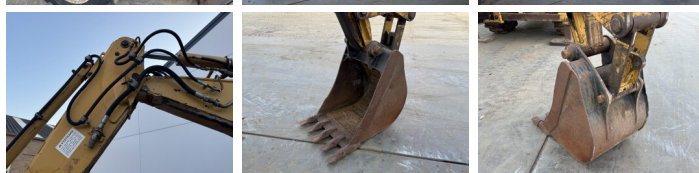

Caterpillar

Caterpillar 432D

BOSS
MACHINERY

€ 27.500 wy?czynny podatek

Rok **2003**
Numer referencyjny **BM007650**
Godziny **16.478**

Algemeen

Typ **432D**
Lokalizacja **Veldhoven, Netherlands**
Certificaat **CE**

Opis

Available at Boss Machinery! This used Caterpillar 432D Backhoe Loader from 2003 has an engine power of 63 kW and counts 16478 operational hours. The total weight of this Caterpillar 432D is 9800 kg and the dimensions are 5.71 x 2.40 x 3.64. Furthermore, this 432D is equipped with Dodatkowa funkcja hydrauliczna, Funkcja m?ota. The Caterpillar Backhoe Loader also has a CE marking. Do you want more information or do you want to try the Caterpillar 432D at our yard? Please let us know.

Maten / Gewichten

Wymiary D*S*W **5.71 x 2.40 x 3.64**
Waga **9800**

Technische informatie

Konfiguracje dysków **4x4**

Motor informatie

Marka silnika **Caterpillar**
Model silnika **3054**
Cylindry **4**
Turbo
Wydajno?? w kW **63**

Banden / Rupsen

Opties