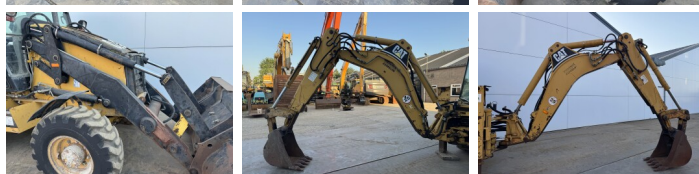

Caterpillar

Caterpillar 432D

BOSS
MACHINERY

€ 27.500 wy?czynny podatek

Rok **2003**
Numer referencyjny **BM007650**
Godziny **16.478**

Algemeen

Typ **432D**
Lokalizacja **Veldhoven, Netherlands**
Certificaat **CE**

Opis

Available at Boss Machinery! This used Caterpillar 432D Backhoe Loader from 2003 has an engine power of 63 kW and counts 16478 operational hours. The total weight of this Caterpillar 432D is 9800 kg and the dimensions are 5.71 x 2.40 x 3.64. Furthermore, this 432D is equipped with Dodatkowa funkcja hydrauliczna, Funkcja m?ota. The Caterpillar Backhoe Loader also has a CE marking. Do you want more information or do you want to try the Caterpillar 432D at our yard? Please let us know.

Maten / Gewichten

Wymiary D*S*W **5.71 x 2.40 x 3.64**
Waga **9800**

Technische informatie

Konfiguracje dysków **4x4**

Motor informatie

Marka silnika **Caterpillar**
Model silnika **3054**
Cylindry **4**
Turbo
Wydajno?? w kW **63**

Banden / Rupsen

Opties