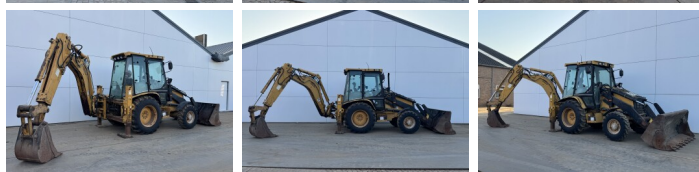

Caterpillar

Caterpillar 432D

BOSS
MACHINERY

€ 27.500 wy?czynny podatek

Rok **2003**
Numer referencyjny **BM007650**
Godziny **16.478**

Algemeen

Typ **432D**
Lokalizacja **Veldhoven, Netherlands**
Certificaat **CE**

Opis

Available at Boss Machinery! This used Caterpillar 432D Backhoe Loader from 2003 has an engine power of 63 kW and counts 16478 operational hours. The total weight of this Caterpillar 432D is 9800 kg and the dimensions are 5.71 x 2.40 x 3.64. Furthermore, this 432D is equipped with Dodatkowa funkcja hydrauliczna, Funkcja m?ota. The Caterpillar Backhoe Loader also has a CE marking. Do you want more information or do you want to try the Caterpillar 432D at our yard? Please let us know.

Maten / Gewichten

Wymiary D*S*W **5.71 x 2.40 x 3.64**
Waga **9800**

Technische informatie

Konfiguracje dysków **4x4**

Motor informatie

Marka silnika **Caterpillar**
Model silnika **3054**
Cylindry **4**
Turbo
Wydajno?? w kW **63**

Banden / Rupsen

Opties