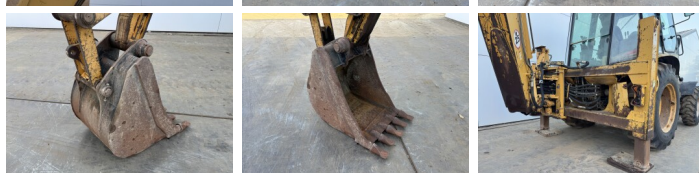

Caterpillar

Caterpillar 432D

BOSS
MACHINERY

€ 27.500 wy?czynny podatek

Rok **2003**
Numer referencyjny **BM007650**
Godziny **16.478**

Algemeen

Typ **432D**
Lokalizacja **Veldhoven, Netherlands**
Certificaat **CE**

Opis

Available at Boss Machinery! This used Caterpillar 432D Backhoe Loader from 2003 has an engine power of 63 kW and counts 16478 operational hours. The total weight of this Caterpillar 432D is 9800 kg and the dimensions are 5.71 x 2.40 x 3.64. Furthermore, this 432D is equipped with Dodatkowa funkcja hydrauliczna, Funkcja m?ota. The Caterpillar Backhoe Loader also has a CE marking. Do you want more information or do you want to try the Caterpillar 432D at our yard? Please let us know.

Maten / Gewichten

Wymiary D*S*W **5.71 x 2.40 x 3.64**
Waga **9800**

Technische informatie

Konfiguracje dysków **4x4**

Motor informatie

Marka silnika **Caterpillar**
Model silnika **3054**
Cylindry **4**
Turbo
Wydajno?? w kW **63**

Banden / Rupsen

Opties