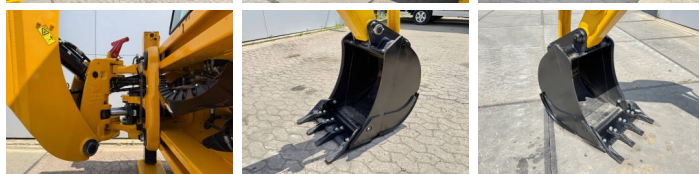

JCB

JCB 3DX / 3CX Plus Eco Xpert 4WD

€ 42.500wy??czny podatek

Rok **2026**
Numer referencyjny **BM006314**
Godziny **5**

Algemeen

Typ 3DX / 3CX Plus Eco Xpert 4WD
Lokalizacja Veldhoven, Netherlands
Opis Available at Boss Machinery! This used JCB 3DX / 3CX Plus Eco Xpert 4WD Backhoe Loader from 2026 has an engine power of 55 kW and counts 5 operational hours. The total weight of this JCB 3DX / 3CX Plus Eco Xpert 4WD is 7460 kg and the dimensions are 5.55 x 2.50 x 3.00. Furthermore, this 3DX / 3CX Plus Eco Xpert 4WD is equipped with Radio, HP Hammer Lines, Airco. Do you want more information or do you want to try the JCB 3DX / 3CX Plus Eco Xpert 4WD at our yard? Please let us know.

Maten / Gewichten

Waga 7460
Wymiary D*S*W 5.55 x 2.50 x 3.00

Technische informatie

Fuel Tank: 128L
Konfiguracje dysków 4 x 4

Motor informatie

Marka silnika JCB
Model silnika 444TA4-55
Cylindry 4
Turbo
Wydajno?? w kW 55

Banden / Rupsen

BOSS
MACHINERY