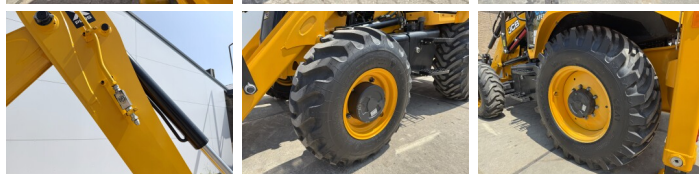

JCB

JCB 3DX / 3CX Plus Eco Xpert 4WD

€ 42.500wy??czny podatek

Rok **2026**
Numer referencyjny **BM006314**
Godziny **5**

Algemeen

Typ 3DX / 3CX Plus Eco Xpert 4WD
Lokalizacja Veldhoven, Netherlands
Opis Available at Boss Machinery! This used JCB 3DX / 3CX Plus Eco Xpert 4WD Backhoe Loader from 2026 has an engine power of 55 kW and counts 5 operational hours. The total weight of this JCB 3DX / 3CX Plus Eco Xpert 4WD is 7460 kg and the dimensions are 5.55 x 2.50 x 3.00. Furthermore, this 3DX / 3CX Plus Eco Xpert 4WD is equipped with Radio, HP Hammer Lines, Airco. Do you want more information or do you want to try the JCB 3DX / 3CX Plus Eco Xpert 4WD at our yard? Please let us know.

Maten / Gewichten

Waga 7460
Wymiary D*S*W 5.55 x 2.50 x 3.00

Technische informatie

Fuel Tank: 128L
Konfiguracje dysków 4 x 4

Motor informatie

Marka silnika JCB
Model silnika 444TA4-55
Cylindry 4
Turbo
Wydajno?? w kW 55

Banden / Rupsen

BOSS
MACHINERY