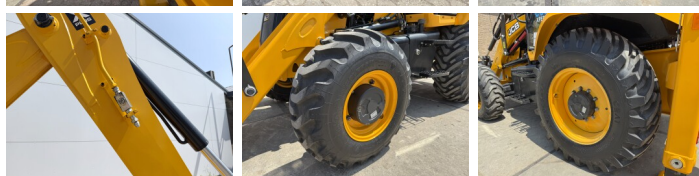

JCB

JCB 3DX / 3CX Plus Eco Xpert 4WD

€ 42.500wy??czny podatek

Rok **2026**
Numer referencyjny **BM006314**
Godziny **5**

Algemeen

Typ 3DX / 3CX Plus Eco Xpert 4WD

Lokalizacja Veldhoven, Netherlands

Opis

Available at Boss Machinery! This used JCB 3DX / 3CX Plus Eco Xpert 4WD Backhoe Loader from 2026 has an engine power of 55 kW and counts 5 operational hours. The total weight of this JCB 3DX / 3CX Plus Eco Xpert 4WD is 7460 kg and the dimensions are 5.55 x 2.50 x 3.00. Furthermore, this 3DX / 3CX Plus Eco Xpert 4WD is equipped with HP Hammer Lines, Airco, Radio. Do you want more information or do you want to try the JCB 3DX / 3CX Plus Eco Xpert 4WD at our yard? Please let us know.

Maten / Gewichten

Waga 7460
Wymiary D*S*W 5.55 x 2.50 x 3.00

Technische informatie

Fuel Tank: 128L
Konfiguracje dysków 4 x 4

Motor informatie

Marka silnika JCB
Model silnika 444TA4-55
Cylindry 4
Turbo
Wydajno?? w kW 55

Banden / Rupsen

BOSS
MACHINERY