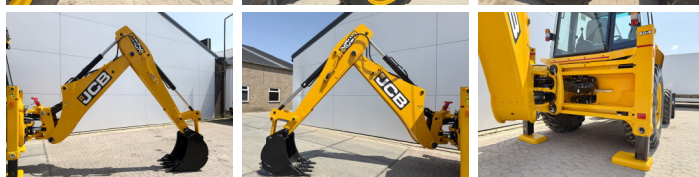

JCB

JCB 3DX / 3CX Plus Eco Xpert 4WD

€ 42.500wy??czny podatek

Rok **2026**
Numer referencyjny **BM006314**
Godziny **5**

Algemeen

Typ 3DX / 3CX Plus Eco Xpert 4WD

Lokalizacja Veldhoven, Netherlands

Opis

Available at Boss Machinery! This used JCB 3DX / 3CX Plus Eco Xpert 4WD Backhoe Loader from 2026 has an engine power of 55 kW and counts 5 operational hours. The total weight of this JCB 3DX / 3CX Plus Eco Xpert 4WD is 7460 kg and the dimensions are 5.55 x 2.50 x 3.00. Furthermore, this 3DX / 3CX Plus Eco Xpert 4WD is equipped with HP Hammer Lines, Airco, Radio. Do you want more information or do you want to try the JCB 3DX / 3CX Plus Eco Xpert 4WD at our yard? Please let us know.

Maten / Gewichten

Waga 7460
Wymiary D*S*W 5.55 x 2.50 x 3.00

Technische informatie

Fuel Tank: 128L
Konfiguracje dysków 4 x 4

Motor informatie

Marka silnika JCB
Model silnika 444TA4-55
Cylindry 4
Turbo
Wydajno?? w kW 55

Banden / Rupsen

BOSS
MACHINERY