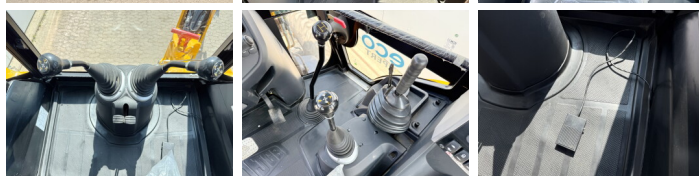

JCB

JCB 3DX / 3CX Plus Eco Xpert 4WD

€ 42.500wy??czny podatek

Rok **2026**
Numer referencyjny **BM006314**
Godziny **5**

Algemeen

Typ 3DX / 3CX Plus Eco Xpert 4WD

Lokalizacja Veldhoven, Netherlands

Opis

Available at Boss Machinery! This used JCB 3DX / 3CX Plus Eco Xpert 4WD Backhoe Loader from 2026 has an engine power of 55 kW and counts 5 operational hours. The total weight of this JCB 3DX / 3CX Plus Eco Xpert 4WD is 7460 kg and the dimensions are 5.55 x 2.50 x 3.00. Furthermore, this 3DX / 3CX Plus Eco Xpert 4WD is equipped with HP Hammer Lines, Airco, Radio. Do you want more information or do you want to try the JCB 3DX / 3CX Plus Eco Xpert 4WD at our yard? Please let us know.

Maten / Gewichten

Waga 7460
Wymiary D*S*W 5.55 x 2.50 x 3.00

Technische informatie

Fuel Tank: 128L
Konfiguracje dysków 4 x 4

Motor informatie

Marka silnika JCB
Model silnika 444TA4-55
Cylindry 4
Turbo
Wydajno?? w kW 55

Banden / Rupsen

BOSS
MACHINERY