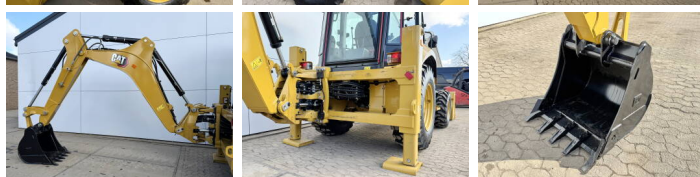

Caterpillar

Caterpillar 424 - 4WD

BOSS
MACHINERY

Rok **2026**
Numer referencyjny **BM006477**
Godziny **5**

Algemeen

Typ 424 - 4WD
Lokalizacja Veldhoven, Netherlands
Available at Boss Machinery! This used Caterpillar 424 - 4WD Backhoe Loader from 2026 has an engine power of 55 kW and counts 5 operational hours. The total weight of this Caterpillar 424 - 4WD is 7580 kg and the dimensions are 6.00 x 2.33 x 3.72. Furthermore, this 424 - 4WD is equipped with Airco, Dodatkowa funkcja hydrauliczna, Funkcja m?ota. Do you want more information or do you want to try the Caterpillar 424 - 4WD at our yard? Please let us know.

Maten / Gewichten

Waga 7580
Wymiary D*S*W 6.00 x 2.33 x 3.72

Technische informatie

Konfiguracje dysków 4x4

Motor informatie

Marka silnika Caterpillar
Model silnika C3.6
Cylindry 3
Turbo
Wydajno?? w kW 55

Banden / Rupsen

100% 100% 16.9-28
100% 100% 16.9-28

Opties

Airco
Dodatkowa funkcja hydrauliczna