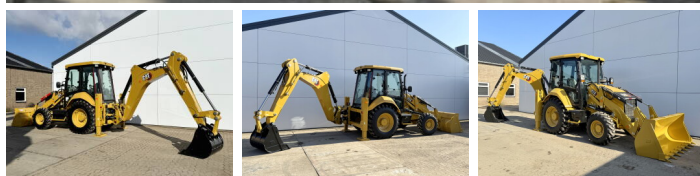

Caterpillar

Caterpillar 424 - 4WD

BOSS
MACHINERY

Rok **2026**
Numer referencyjny **BM006477**
Godziny **5**

Algemeen

Typ 424 - 4WD
Lokalizacja Veldhoven, Netherlands
Available at Boss Machinery! This used Caterpillar 424 - 4WD Backhoe Loader from 2026 has an engine power of 55 kW and counts 5 operational hours. The total weight of this Caterpillar 424 - 4WD is 7580 kg and the dimensions are 6.00 x 2.33 x 3.72. Furthermore, this 424 - 4WD is equipped with Airco, Dodatkowa funkcja hydrauliczna, Funkcja m?ota. Do you want more information or do you want to try the Caterpillar 424 - 4WD at our yard? Please let us know.

Maten / Gewichten

Waga 7580
Wymiary D*S*W 6.00 x 2.33 x 3.72

Technische informatie

Konfiguracje dysków 4x4

Motor informatie

Marka silnika Caterpillar
Model silnika C3.6
Cylindry 3
Turbo
Wydajno?? w kW 55

Banden / Rupsen

100% 100% 16.9-28
100% 100% 16.9-28

Opties

Airco
Dodatkowa funkcja hydrauliczna