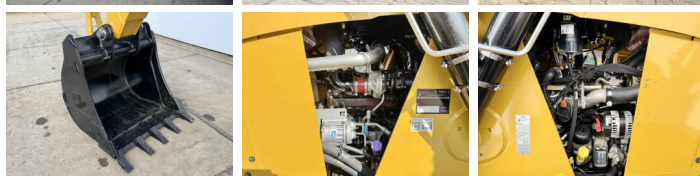

Caterpillar

Caterpillar 424 - 4WD

BOSS
MACHINERY

Rok **2026**
Numer referencyjny **BM006477**
Godziny **5**

Algemeen

Typ 424 - 4WD
Lokalizacja Veldhoven, Netherlands
Available at Boss Machinery! This used Caterpillar 424 - 4WD Backhoe Loader from 2026 has an engine power of 55 kW and counts 5 operational hours. The total weight of this Caterpillar 424 - 4WD is 7580 kg and the dimensions are 6.00 x 2.33 x 3.72. Furthermore, this 424 - 4WD is equipped with Airco, Dodatkowa funkcja hydrauliczna, Funkcja m?ota. Do you want more information or do you want to try the Caterpillar 424 - 4WD at our yard? Please let us know.

Maten / Gewichten

Waga 7580
Wymiary D*S*W 6.00 x 2.33 x 3.72

Technische informatie

Konfiguracje dysków 4x4

Motor informatie

Marka silnika Caterpillar
Model silnika C3.6
Cylindry 3
Turbo
Wydajno?? w kW 55

Banden / Rupsen

100% 100% 16.9-28
100% 100% 16.9-28

Opties

Airco
Dodatkowa funkcja hydrauliczna