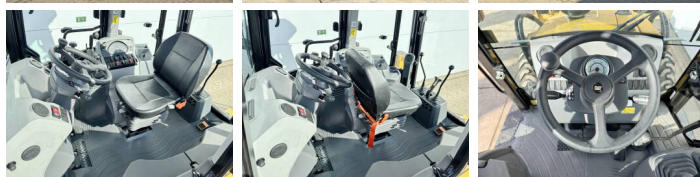

Caterpillar

Caterpillar 424 - 4WD

BOSS
MACHINERY

Rok **2026**
Numer referencyjny **BM006477**
Godziny **5**

Algemeen

Typ 424 - 4WD
Lokalizacja Veldhoven, Netherlands
Available at Boss Machinery! This used Caterpillar 424 - 4WD Backhoe Loader from 2026 has an engine power of 55 kW and counts 5 operational hours. The total weight of this Caterpillar 424 - 4WD is 7580 kg and the dimensions are 6.00 x 2.33 x 3.72. Furthermore, this 424 - 4WD is equipped with Airco, Dodatkowa funkcja hydrauliczna, Funkcja m?ota. Do you want more information or do you want to try the Caterpillar 424 - 4WD at our yard? Please let us know.

Maten / Gewichten

Waga 7580
Wymiary D*S*W 6.00 x 2.33 x 3.72

Technische informatie

Konfiguracje dysków 4x4

Motor informatie

Marka silnika Caterpillar
Model silnika C3.6
Cylindry 3
Turbo
Wydajno?? w kW 55

Banden / Rupsen

100% 100% 16.9-28
100% 100% 16.9-28

Opties

Airco
Dodatkowa funkcja hydrauliczna