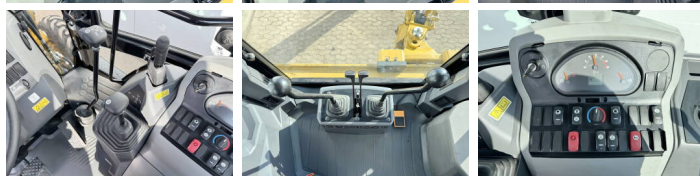

Caterpillar

Caterpillar 424 - 4WD

BOSS
MACHINERY

Rok **2026**
Numer referencyjny **BM006477**
Godziny **5**

Algemeen

Typ 424 - 4WD
Lokalizacja Veldhoven, Netherlands
Available at Boss Machinery! This used Caterpillar 424 - 4WD Backhoe Loader from 2026 has an engine power of 55 kW and counts 5 operational hours. The total weight of this Caterpillar 424 - 4WD is 7580 kg and the dimensions are 6.00 x 2.33 x 3.72. Furthermore, this 424 - 4WD is equipped with Airco, Dodatkowa funkcja hydrauliczna, Funkcja m?ota. Do you want more information or do you want to try the Caterpillar 424 - 4WD at our yard? Please let us know.

Maten / Gewichten

Waga 7580
Wymiary D*S*W 6.00 x 2.33 x 3.72

Technische informatie

Konfiguracje dysków 4x4

Motor informatie

Marka silnika Caterpillar
Model silnika C3.6
Cylindry 3
Turbo
Wydajno?? w kW 55

Banden / Rupsen

100% 100% 16.9-28
100% 100% 16.9-28

Opties

Airco
Dodatkowa funkcja hydrauliczna