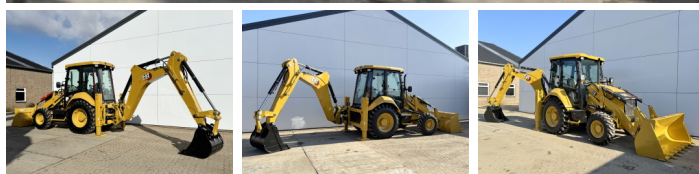

Caterpillar

Caterpillar 424 - 4WD

BOSS
MACHINERY

Rok **2026**
Numer referencyjny **BM006474**
Godziny **5**

Algemeen

Typ 424 - 4WD
Lokalizacja Veldhoven, Netherlands
Available at Boss Machinery! This used Caterpillar 424 - 4WD Backhoe Loader from 2026 has an engine power of 55 kW and counts 5 operational hours. The total weight of this Caterpillar 424 - 4WD is 7580 kg and the dimensions are 6.00 x 2.33 x 3.72. Furthermore, this 424 - 4WD is equipped with Airco, Dodatkowa funkcja hydrauliczna, Funkcja m?ota. Do you want more information or do you want to try the Caterpillar 424 - 4WD at our yard? Please let us know.

Maten / Gewichten

Wymiary D*S*W 6.00 x 2.33 x 3.72
Waga 7580

Technische informatie

Konfiguracje dysków 4x4

Motor informatie

Marka silnika Caterpillar
Model silnika C3.6
Cylindry 3
Turbo
Wydajno?? w kW 55

Banden / Rupsen

100% 100% 16.9-28
100% 100% 16.9-28

Opties

Airco
Dodatkowa funkcja hydrauliczna