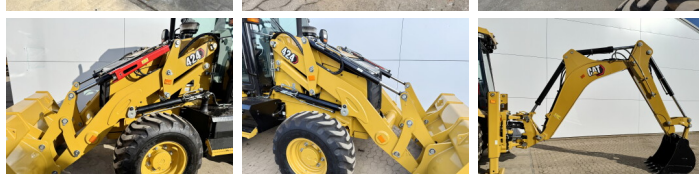

Caterpillar

Caterpillar 424 - 4WD

BOSS
MACHINERY

Rok **2026**
Numer referencyjny **BM006474**
Godziny **5**

Algemeen

Typ 424 - 4WD
Lokalizacja Veldhoven, Netherlands
Available at Boss Machinery! This used Caterpillar 424 - 4WD Backhoe Loader from 2026 has an engine power of 55 kW and counts 5 operational hours. The total weight of this Caterpillar 424 - 4WD is 7580 kg and the dimensions are 6.00 x 2.33 x 3.72. Furthermore, this 424 - 4WD is equipped with Airco, Dodatkowa funkcja hydrauliczna, Funkcja m?ota. Do you want more information or do you want to try the Caterpillar 424 - 4WD at our yard? Please let us know.

Maten / Gewichten

Wymiary D*S*W 6.00 x 2.33 x 3.72
Waga 7580

Technische informatie

Konfiguracje dysków 4x4

Motor informatie

Marka silnika Caterpillar
Model silnika C3.6
Cylindry 3
Turbo
Wydajno?? w kW 55

Banden / Rupsen

100% 100% 16.9-28
100% 100% 16.9-28

Opties

Airco
Dodatkowa funkcja hydrauliczna