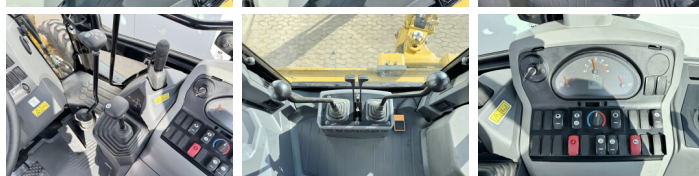

Caterpillar

Caterpillar 424 - 4WD

BOSS
MACHINERY

Rok **2026**
Numer referencyjny **BM006474**
Godziny **5**

Algemeen

Typ 424 - 4WD
Lokalizacja Veldhoven, Netherlands
Available at Boss Machinery! This used Caterpillar 424 - 4WD Backhoe Loader from 2026 has an engine power of 55 kW and counts 5 operational hours. The total weight of this Caterpillar 424 - 4WD is 7580 kg and the dimensions are 6.00 x 2.33 x 3.72. Furthermore, this 424 - 4WD is equipped with Airco, Dodatkowa funkcja hydrauliczna, Funkcja m?ota. Do you want more information or do you want to try the Caterpillar 424 - 4WD at our yard? Please let us know.

Maten / Gewichten

Wymiary D*S*W 6.00 x 2.33 x 3.72
Waga 7580

Technische informatie

Konfiguracje dysków 4x4

Motor informatie

Marka silnika Caterpillar
Model silnika C3.6
Cylindry 3
Turbo
Wydajno?? w kW 55

Banden / Rupsen

100% 100% 16.9-28
100% 100% 16.9-28

Opties

Airco
Dodatkowa funkcja hydrauliczna