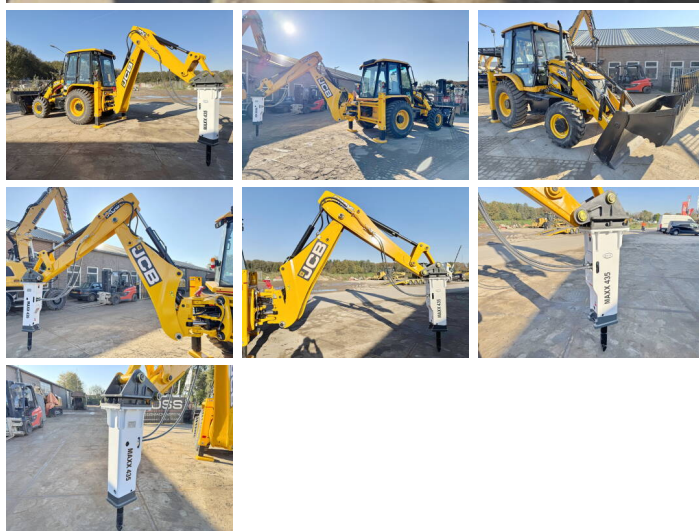

JCB

JCB 3DX / 3CX 4WD + Maxx 435 Hammer

€ 52.000wy??czny podatek

Rok **2025**
Numer referencyjny **BM006034**
Godziny **5**

Algemeen

Typ 3DX / 3CX 4WD + Maxx 435 Hammer
Lokalizacja Veldhoven, Netherlands
Certificaat NOT FOR SALE IN EU / NO CE MARK
Opis Available at Boss Machinery! This used JCB 3DX / 3CX 4WD + Maxx 435 Hammer Backhoe Loader from 2025 has an engine power of 55 kW and counts 5 operational hours. The total weight of this JCB 3DX / 3CX 4WD + Maxx 435 Hammer is 7460 kg and the dimensions are 5.80 x 2.42 x 3.00. Furthermore, this 3DX / 3CX 4WD + Maxx 435 Hammer is equipped with Radio. The JCB Backhoe Loader also has a NOT FOR SALE IN EU / NO CE MARK marking. Do you want more information or do you want to try the JCB 3DX / 3CX 4WD + Maxx 435 Hammer at our yard? Please let us know.

Maten / Gewichten

Wymiary D*S*W 5.80 x 2.42 x 3.00
Waga 7460

Technische informatie

Fuel Tank: 128L
Konfiguracje dysków 4 x 4

Motor informatie

Marka silnika JCB
Model silnika 444TA4-55
Cylindry 4
Turbo

BOSS
MACHINERY