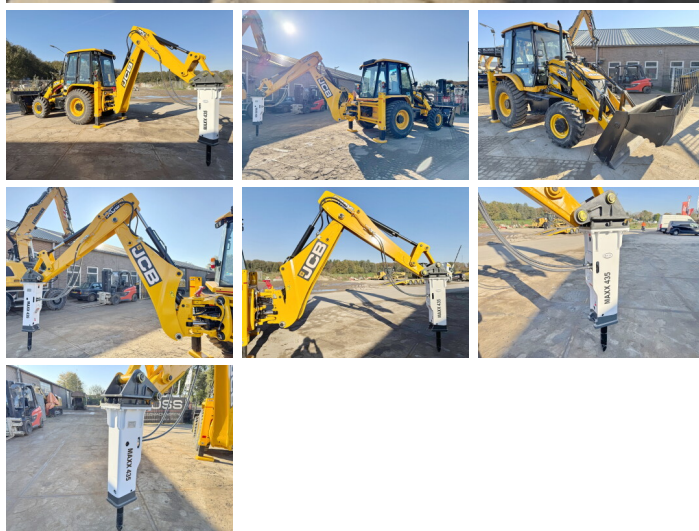

JCB

JCB 3DX / 3CX 4WD + Maxx 435 Hammer

€ 52.000wy??czny podatek

Rok **2025**
Numer referencyjny **BM006035**
Godziny **5**

Algemeen

Typ 3DX / 3CX 4WD + Maxx 435 Hammer
Lokalizacja Veldhoven, Netherlands
Certificaat NOT FOR SALE IN EU / NO CE MARK
Opis Available at Boss Machinery! This used JCB 3DX / 3CX 4WD + Maxx 435 Hammer Backhoe Loader from 2025 has an engine power of 55 kW and counts 5 operational hours. The total weight of this JCB 3DX / 3CX 4WD + Maxx 435 Hammer is 7460 kg and the dimensions are 5.80 x 2.42 x 3.00. Furthermore, this 3DX / 3CX 4WD + Maxx 435 Hammer is equipped with Radio. The JCB Backhoe Loader also has a NOT FOR SALE IN EU / NO CE MARK marking. Do you want more information or do you want to try the JCB 3DX / 3CX 4WD + Maxx 435 Hammer at our yard? Please let us know.

Maten / Gewichten

Wymiary D*S*W 5.80 x 2.42 x 3.00
Waga 7460

Technische informatie

Fuel Tank: 128L
Konfiguracje dysków 4 x 4

Motor informatie

Marka silnika JCB
Model silnika 444TA4-55
Cylindry 4
Turbo

BOSS
MACHINERY