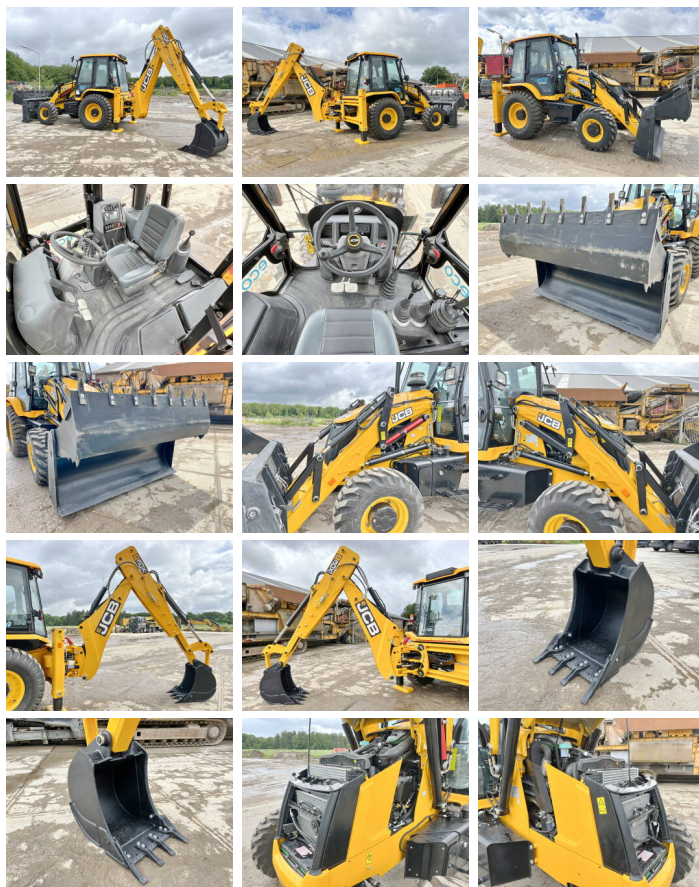

JCB

JCB 3DX / 3CX Super Eco Xpert - Telescopic Boom

€ 55.000wy??czny podatek

Rok **2026**
Numer referencyjny **BM005937**
Godziny **4**

Algemeen

Typ 3DX / 3CX Super Eco Xpert
4WD - Telescopic Boom

Lokalizacja Veldhoven, Netherlands

Certificaat NOT FOR SALE IN EU /
NO CE MARK

Opis Available at Boss Machinery! This used JCB 3DX / 3CX Super Eco Xpert 4WD - Telescopic Boom Backhoe Loader from 2026 has an engine power of 55 kW and counts 4 operational hours. The total weight of this JCB 3DX / 3CX Super Eco Xpert 4WD - Telescopic Boom is 7460 kg and the dimensions are 5.80 x 2.42 x 3.00. Furthermore, this 3DX / 3CX Super Eco Xpert 4WD - Telescopic Boom is equipped with Airco, Telescopic Arm, Radio, HP Hammer Lines. The JCB Backhoe Loader also has a NOT FOR SALE IN EU / NO CE MARK marking. Do you want more information or do you want to try the JCB 3DX / 3CX Super Eco Xpert 4WD - Telescopic Boom at our yard? Please let us know.

Maten / Gewichten

Waga 7460
Wymiary D*S*W 5.80 x 2.42 x 3.00

Technische informatie

Fuel Tank: 128L
Konfiguracje dysków 4 x 4

Motor informatie

BOSS
MACHINERY

Marka silnika	JCB
Model silnika	444TA4-55
Cylindry	4
Turbo	
Wydajno?? w kW	55

Banden / Rupsen

100%	100%	12.5-18
100%	100%	16.9-28

Opties

Airco
Telescopic Arm
Radio
HP Hammer Lines