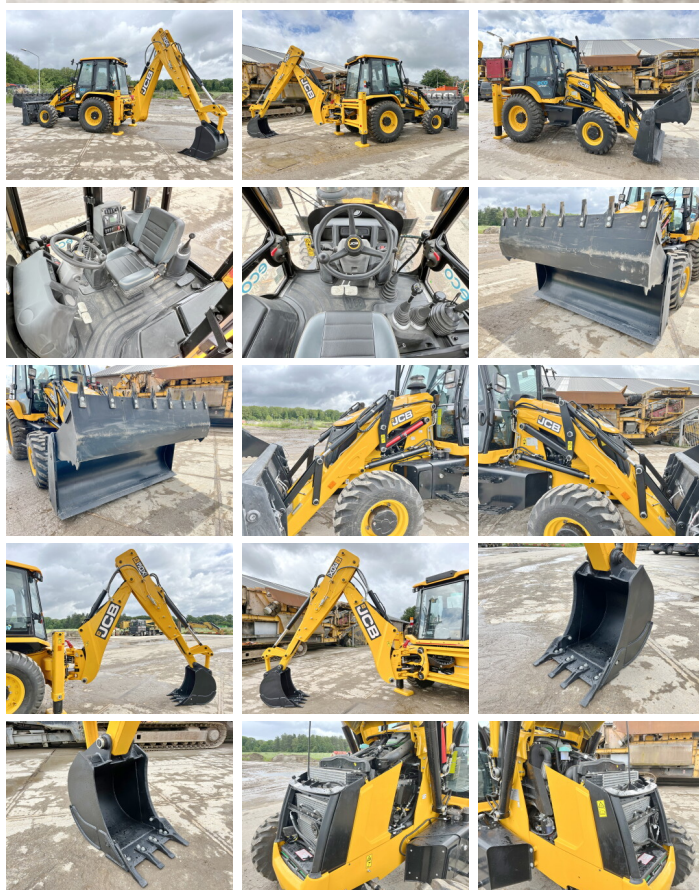

JCB

JCB 3DX / 3CX Super Eco Xpert - Telescopic Boom

BOSS
MACHINERY

€ 55.000wy??czny podatek

Rok **2026**
Numer referencyjny **BM005936**
Godziny **4**

Algemeen

Typ 3DX / 3CX Super Eco Xpert
4WD - Telescopic Boom

Lokalizacja Veldhoven, Netherlands

Certificaat NOT FOR SALE IN EU /
NO CE MARK

Opis Available at Boss Machinery! This used JCB 3DX / 3CX Super Eco Xpert 4WD - Telescopic Boom Backhoe Loader from 2026 has an engine power of 55 kW and counts 4 operational hours. The total weight of this JCB 3DX / 3CX Super Eco Xpert 4WD - Telescopic Boom is 7460 kg and the dimensions are 5.80 x 2.42 x 3.00. Furthermore, this 3DX / 3CX Super Eco Xpert 4WD - Telescopic Boom is equipped with Telescopic Arm, Radio, HP Hammer Lines, Airco. The JCB Backhoe Loader also has a NOT FOR SALE IN EU / NO CE MARK marking. Do you want more information or do you want to try the JCB 3DX / 3CX Super Eco Xpert 4WD - Telescopic Boom at our yard? Please let us know.

Maten / Gewichten

Wymiary D*S*W 5.80 x 2.42 x 3.00
Waga 7460

Technische informatie

Fuel Tank: 128L
Konfiguracje dysków 4 x 4

Motor informatie

Marka silnika	JCB
Model silnika	444TA4-55
Cylindry	4
Turbo	
Wydajno?? w kW	55