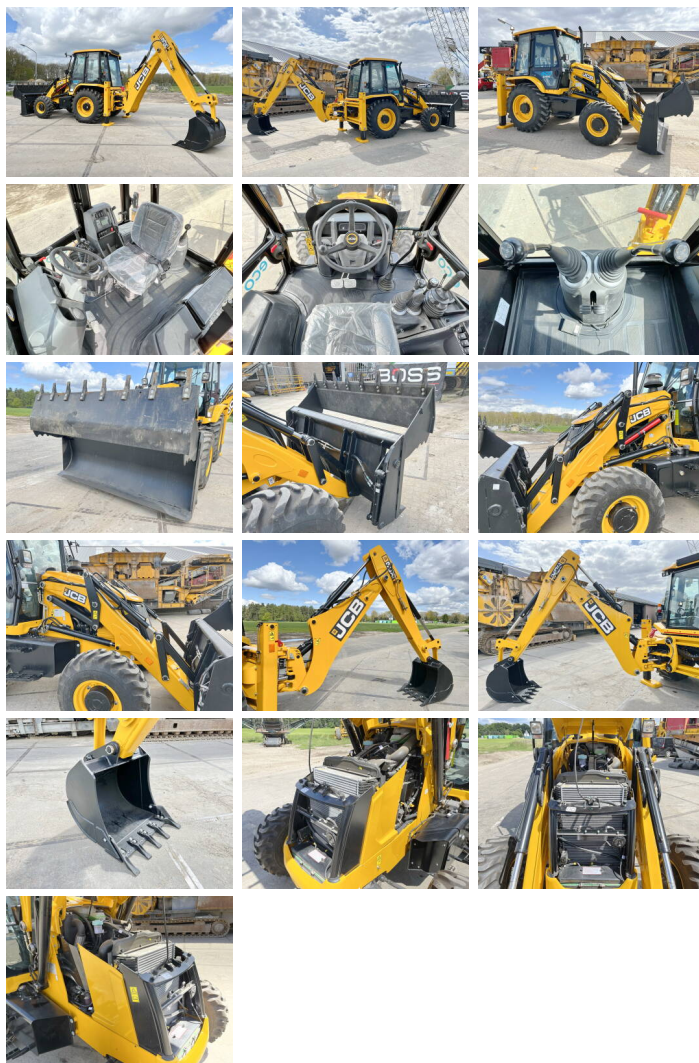

JCB

JCB 3DX / 3CX Plus Eco Xpert 4WD

BOSS
MACHINERY

€ 49.000wy??czny podatek

Rok **2025**
Numer referencyjny **BM006035**
Godziny **5**

Algemeen

Typ 3DX / 3CX Plus Eco Xpert 4WD
Lokalizacja Veldhoven, Netherlands
Certificaat NOT FOR SALE IN EU / NO CE MARK
Opis Available at Boss Machinery! This used JCB 3DX / 3CX Plus Eco Xpert 4WD Backhoe Loader from 2025 has an engine power of 55 kW and counts 5 operational hours. The total weight of this JCB 3DX / 3CX Plus Eco Xpert 4WD is 7460 kg and the dimensions are 5.80 x 2.42 x 3.00. Furthermore, this 3DX / 3CX Plus Eco Xpert 4WD is equipped with Radio. The JCB Backhoe Loader also has a NOT FOR SALE IN EU / NO CE MARK marking. Do you want more information or do you want to try the JCB 3DX / 3CX Plus Eco Xpert 4WD at our yard? Please let us know.

Maten / Gewichten

Waga 7460
Wymiary D*S*W 5.80 x 2.42 x 3.00

Technische informatie

Fuel Tank: 128L
Konfiguracje dysków 4 x 4

Motor informatie

Marka silnika JCB
Model silnika 444TA4-55
Cylindry 4
Turbo
Wydajno?? w kW 55