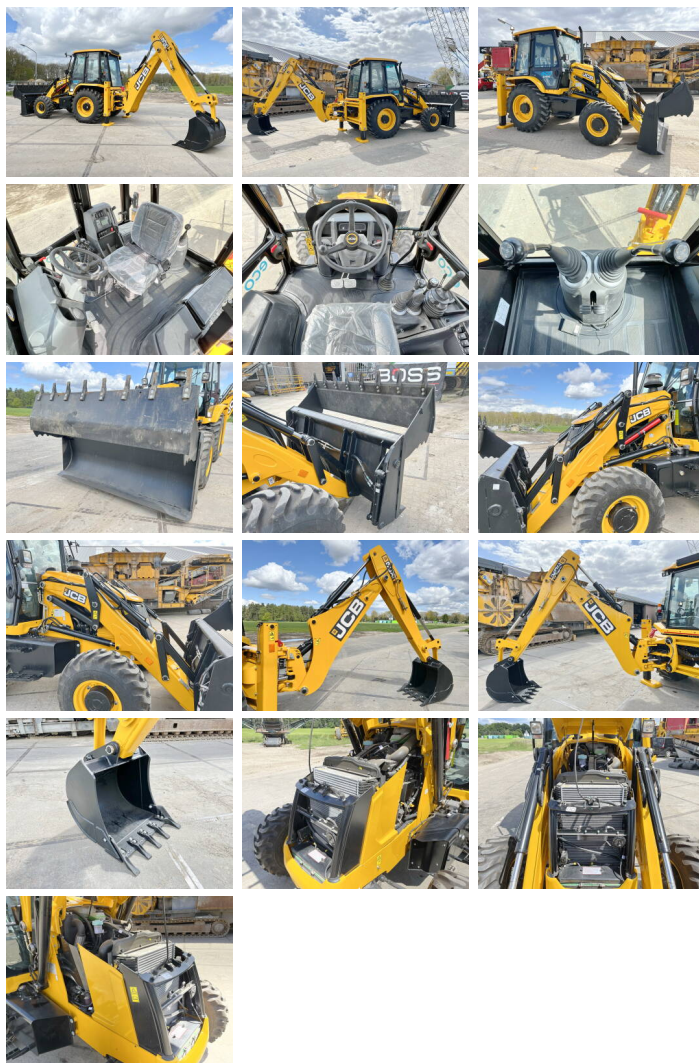

JCB

JCB 3DX / 3CX Plus Eco Xpert 4WD

BOSS
MACHINERY

€ 49.000wy??czny podatek

Rok **2025**
Numer referencyjny **BM006035**
Godziny **5**

Algemeen

Typ 3DX / 3CX Plus Eco Xpert 4WD
Lokalizacja Veldhoven, Netherlands
Certificaat NOT FOR SALE IN EU / NO CE MARK
Opis Available at Boss Machinery! This used JCB 3DX / 3CX Plus Eco Xpert 4WD Backhoe Loader from 2025 has an engine power of 55 kW and counts 5 operational hours. The total weight of this JCB 3DX / 3CX Plus Eco Xpert 4WD is 7460 kg and the dimensions are 5.80 x 2.42 x 3.00. Furthermore, this 3DX / 3CX Plus Eco Xpert 4WD is equipped with Radio. The JCB Backhoe Loader also has a NOT FOR SALE IN EU / NO CE MARK marking. Do you want more information or do you want to try the JCB 3DX / 3CX Plus Eco Xpert 4WD at our yard? Please let us know.

Maten / Gewichten

Wymiary D*S*W 5.80 x 2.42 x 3.00
Waga 7460

Technische informatie

Fuel Tank: 128L
Konfiguracje dysków 4 x 4

Motor informatie

Marka silnika JCB
Model silnika 444TA4-55
Cylindry 4
Turbo
Wydajno?? w kW 55