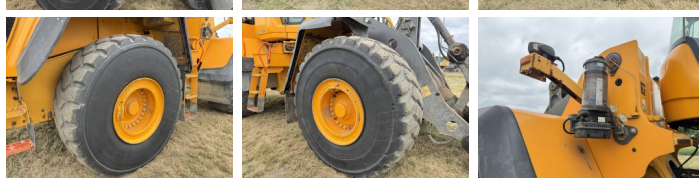

Volvo

Volvo L150H

€ 92.500escl.

Anno **2016**
Numero di riferimento **BM007858**
Ore **15.226**

Algemeen

Genere **L150H**
Posizione **Veldhoven, Netherlands**
Certificaat **CE**

Descrizione

Available at Boss Machinery! This Volvo L150H Wheel Loader from 2016 has an engine power of 220 kW and counts 15226 operational hours. The total weight of this Volvo L150H is 26100 kg and the dimensions are 9.58 x 2.95 x 3.58. Furthermore, this L150H is equipped with Heated Seat, Camera, Radio, Electrical Mirrors, Bluetooth, Attacco rapido, Climate Control, Aria condizionata. The Volvo Wheel Loader also has a CE marking. Do you want more information or do you want to try the Volvo L150H at our yard? Please let us know.

Maten / Gewichten

Peso **26100**
Dimensioni L*L*A **9.58 x 2.95 x 3.58**

Technische informatie

Guidare le configurazioni **4x4**

Motor informatie

Marchio del motore **Volvo**
?????????? ?????? **D13J**
Cilindri **6**
Turbo
Capacità in kW **220**

Banden / Rupsen

15% 15% **26.5R25**
15% 15% **26.5R25**

BOSS

MACHINERY

Opties

Heated Seat

Camera

Radio