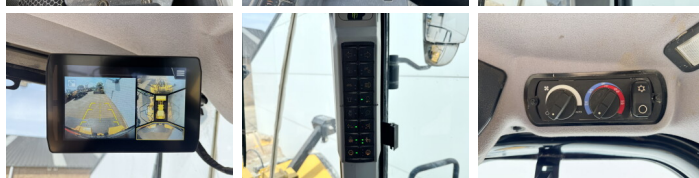

Descrizione

Available at Boss Machinery! This Caterpillar 980 - Next Gen Wheel Loader from 2022 has an engine power of 313 kW and counts 10793 operational hours. The total weight of this Caterpillar 980 - Next Gen is 29500 kg and the dimensions are 9.90 x 3.46 x 3.81. Furthermore, this 980 - Next Gen is equipped with Camera, Heated Seat, Bluetooth, CDC Steering, Climate Control, Aria condizionata, Radio, Ingrassaggio centralizzato. The Caterpillar Wheel Loader also has a CE marking. Do you want more information or do you want to try the Caterpillar 980 - Next Gen at our yard? Please let us know.

Banden / Rupsen

70%	70%	29.5R25
70%	70%	29.5R25

Opties

Camera

Heated Seat

Bluetooth

CDC Steering

Climate Control

Aria condizionata

Radio

Ingrassaggio centralizzato