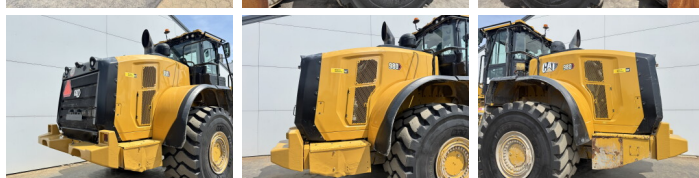

Caterpillar

Caterpillar 980 - Next Gen

BOSS
MACHINERY

Anno **2022**
Numero di riferimento **BM007827**
Ore **10.793**

Algemeen

Genere **980 - Next Gen**
Posizione **Veldhoven, Netherlands**
Certificaat **CE**

Descrizione

Available at Boss Machinery! This Caterpillar 980 - Next Gen Wheel Loader from 2022 has an engine power of 313 kW and counts 10793 operational hours. The total weight of this Caterpillar 980 - Next Gen is 29500 kg and the dimensions are 9.90 x 3.46 x 3.81. Furthermore, this 980 - Next Gen is equipped with Camera, Heated Seat, Bluetooth, CDC Steering, Climate Control, Aria condizionata, Radio, Ingrassaggio centralizzato. The Caterpillar Wheel Loader also has a CE marking. Do you want more information or do you want to try the Caterpillar 980 - Next Gen at our yard? Please let us know.

Maten / Gewichten

Dimensioni L*L*A **9.90 x 3.46 x 3.81**
Peso **29500**

Technische informatie

Guidare le configurazioni **4x4**

Motor informatie

Marchio del motore **Caterpillar**
?????????? ???? **C13**
Cilindri **6**
Turbo
Capacità in kW **313**

Banden / Rupsen

70%	70%	29.5R25
70%	70%	29.5R25

Opties

Camera

Heated Seat

Bluetooth

CDC Steering

Climate Control