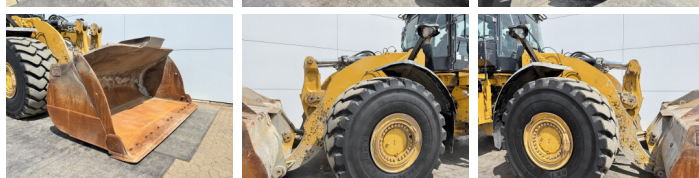

Descrizione

Available at Boss Machinery! This Caterpillar 980 - Next Gen Wheel Loader from 2022 has an engine power of 313 kW and counts 10793 operational hours. The total weight of this Caterpillar 980 - Next Gen is 29500 kg and the dimensions are 9.90 x 3.46 x 3.81. Furthermore, this 980 - Next Gen is equipped with Camera, Heated Seat, Bluetooth, CDC Steering, Climate Control, Aria condizionata, Radio, Ingrassaggio centralizzato. The Caterpillar Wheel Loader also has a CE marking. Do you want more information or do you want to try the Caterpillar 980 - Next Gen at our yard? Please let us know.

Maten / Gewichten

Dimensioni L*L*A **9.90 x 3.46 x 3.81**
Peso **29500**

Technische informatie

Guidare le configurazioni **4x4**

Motor informatie

Marchio del motore **Caterpillar**
?????????? ???? **C13**
Cilindri **6**
Turbo
Capacità in kW **313**

Banden / Rupsen

70%	70%	29.5R25
70%	70%	29.5R25

Opties

Camera

Heated Seat

Bluetooth

CDC Steering

Climate Control