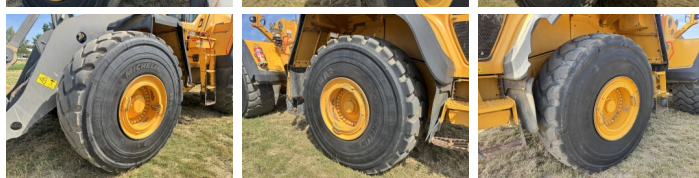

## Algemeen

Descrizione

Genere L220H  
Posizione Veldhoven, Netherlands  
Certificaat CE + EPA

Available at Boss Machinery! This Volvo L220H Wheel Loader from 2017 has an engine power of 273 kW and counts 13110 operational hours. The total weight of this Volvo L220H is 35500 kg and the dimensions are 9.31 x 3.40 x 3.75. Furthermore, this L220H is equipped with Radio, Camera, Attacco rapido, Electrical Mirrors, Aria condizionata, Climate Control, Ingrassaggio centralizzato. The Volvo Wheel Loader also has a CE + EPA marking. Do you want more information or do you want to try the Volvo L220H at our yard? Please let us know.

## Banden / Rupsen

70% 70% 29.5R25  
70% 70% 29.5R25