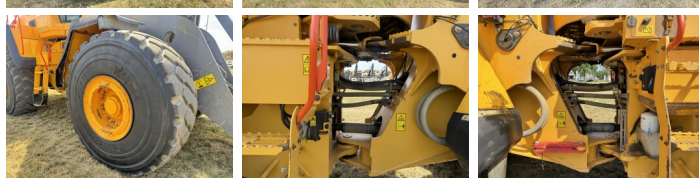

Volvo

Volvo L220H

BOSS
MACHINERY

Anno **2017**
Numero di riferimento **BM007806**
Ore **13.110**

Algemeen

Descrizione

Genere L220H
Posizione Veldhoven, Netherlands
Certificaat CE + EPA

Available at Boss Machinery! This Volvo L220H Wheel Loader from 2017 has an engine power of 273 kW and counts 13110 operational hours. The total weight of this Volvo L220H is 35500 kg and the dimensions are 9.31 x 3.40 x 3.75. Furthermore, this L220H is equipped with Radio, Camera, Attacco rapido, Electrical Mirrors, Aria condizionata, Climate Control, Ingrassaggio centralizzato. The Volvo Wheel Loader also has a CE + EPA marking. Do you want more information or do you want to try the Volvo L220H at our yard? Please let us know.

Maten / Gewichten

Dimensioni L*L*A 9.31 x 3.40 x 3.75
Peso 35500

Technische informatie

Guidare le configurazioni 4x4

Motor informatie

Marchio del motore Volvo
D13J
Cilindri 6
Turbo
Capacità in kW 273

Banden / Rupsen

70% 70% 29.5R25
70% 70% 29.5R25