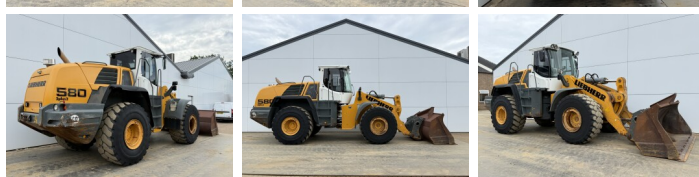

Liebherr

Liebherr L580

BOSS
MACHINERY

Anno **2011**
Numero di riferimento **BM007439**
Ore **19.823**

Algemeen

Genere **L580**
Posizione **Veldhoven, Netherlands**
Certificaat **CE + EPA**
Available at Boss Machinery! This Liebherr L580 Wheel Loader from 2011 has an engine power of 200 kW and counts 19823 operational hours. The total weight of this Liebherr L580 is 28000 kg and the dimensions are 9.17 x 3.00 x 3.53. Furthermore, this L580 is equipped with Aria condizionata, Heated Seat, Camera, Radio, Ingrassaggio centralizzato. The Liebherr Wheel Loader also has a CE + EPA marking. Do you want more information or do you want to try the Liebherr L580 at our yard? Please let us know.

Descrizione

Maten / Gewichten

Peso **28000**
Dimensioni L*L*A **9.17 x 3.00 x 3.53**

Technische informatie

Guidare le configurazioni **4x4**

Motor informatie

Marchio del motore **Liebherr**
?????????? ???? **D936 L A6**
Cilindri **4**
Turbo
Capacità in kW **200**

Banden / Rupsen

70% 70% **26.5R25**
70% 70% **26.5R25**

Opties

Aria condizionata