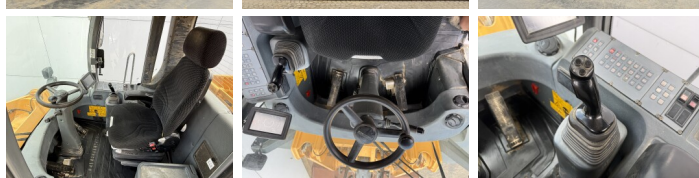

Liebherr

Liebherr L580

BOSS
MACHINERY

Anno **2011**
Numero di riferimento **BM007439**
Ore **19.823**

Algemeen

Genere **L580**
Posizione **Veldhoven, Netherlands**
Certificaat **CE + EPA**
Available at Boss Machinery! This Liebherr L580 Wheel Loader from 2011 has an engine power of 200 kW and counts 19823 operational hours. The total weight of this Liebherr L580 is 28000 kg and the dimensions are 9.17 x 3.00 x 3.53. Furthermore, this L580 is equipped with Aria condizionata, Heated Seat, Camera, Radio, Ingrassaggio centralizzato. The Liebherr Wheel Loader also has a CE + EPA marking. Do you want more information or do you want to try the Liebherr L580 at our yard? Please let us know.

Descrizione

Maten / Gewichten

Peso **28000**
Dimensioni L*L*A **9.17 x 3.00 x 3.53**

Technische informatie

Guidare le configurazioni **4x4**

Motor informatie

Marchio del motore **Liebherr**
?????????? ???? **D936 L A6**
Cilindri **4**
Turbo
Capacità in kW **200**

Banden / Rupsen

70% 70% **26.5R25**
70% 70% **26.5R25**

Opties

Aria condizionata