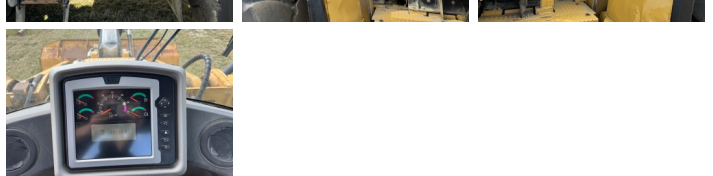

Caterpillar

Caterpillar 966K

BOSS
MACHINERY

Anno **2011**
Numero di riferimento **BM007849**
Ore **16.035**

Algemeen

Genere 966K
Posizione Veldhoven, Netherlands
Certificaat CE

Descrizione Available at Boss Machinery! This Caterpillar 966K Wheel Loader from 2011 has an engine power of 219 kW and counts 16035 operational hours. The total weight of this Caterpillar 966K is 24000 kg and the dimensions are 8.85 x 3.21 x 3.59. Furthermore, this 966K is equipped with Camera, Electrical Mirrors, Bluetooth, Radio, Climate Control, Aria condizionata, Attacco rapido, Ingrassaggio centralizzato. The Caterpillar Wheel Loader also has a CE marking. Do you want more information or do you want to try the Caterpillar 966K at our yard? Please let us know.

Maten / Gewichten

Dimensioni L*L*A 8.85 x 3.21 x 3.59
Peso 24000

Technische informatie

Guidare le configurazioni 4x4

Motor informatie

Marchio del motore Caterpillar
?????????? ?????? C9.3
Cilindri 6
Turbo
Capacità in kW 219

Banden / Rupsen

25% 25% 26.5R25
25% 25% 26.5R25

Opties