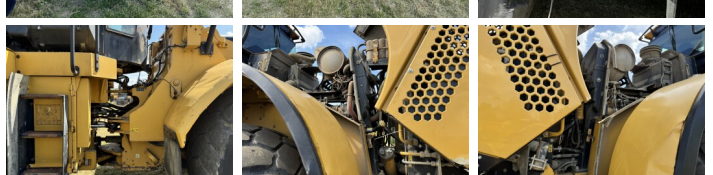

Caterpillar

Caterpillar 966K

BOSS
MACHINERY

Anno **2011**
Numero di riferimento **BM007849**
Ore **16.035**

Algemeen

Genere 966K
Posizione Veldhoven, Netherlands
Certificaat CE

Descrizione Available at Boss Machinery! This Caterpillar 966K Wheel Loader from 2011 has an engine power of 219 kW and counts 16035 operational hours. The total weight of this Caterpillar 966K is 24000 kg and the dimensions are 8.85 x 3.21 x 3.59. Furthermore, this 966K is equipped with Camera, Electrical Mirrors, Bluetooth, Radio, Climate Control, Aria condizionata, Attacco rapido, Ingrassaggio centralizzato. The Caterpillar Wheel Loader also has a CE marking. Do you want more information or do you want to try the Caterpillar 966K at our yard? Please let us know.

Banden / Rupsen

25% 25% 26.5R25
25% 25% 26.5R25

Opties

Camera

Electrical Mirrors

Bluetooth

Radio

Climate Control

Aria condizionata

Attacco rapido

Ingrassaggio centralizzato