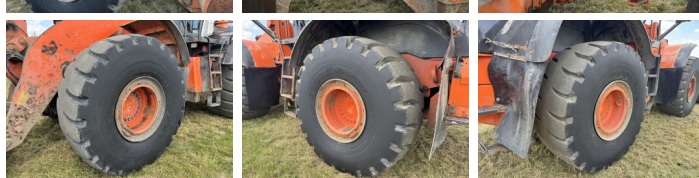

Hitachi

Hitachi ZW310-6

BOSS
MACHINERY

Anno **2016**
Numero di riferimento **BM007843**
Ore **17.337**

Algemeen

Genere **ZW310-6**
Posizione **Veldhoven, Netherlands**
Certificaat **CE**

Descrizione

Available at Boss Machinery! This Hitachi ZW310-6 Wheel Loader from 2016 has an engine power of 212 kW and counts 17337 operational hours. The total weight of this Hitachi ZW310-6 is 28000 kg and the dimensions are 9.11 x 2.99 x 3.62. Furthermore, this ZW310-6 is equipped with Camera, Radio, Bluetooth, Climate Control, Aria condizionata, Ingrassaggio centralizzato. The Hitachi Wheel Loader also has a CE marking. Do you want more information or do you want to try the Hitachi ZW310-6 at our yard? Please let us know.

Maten / Gewichten

Peso **28000**
Dimensioni L*L*A **9.11 x 2.99 x 3.62**

Technische informatie

Guidare le configurazioni **4x4**

Motor informatie

Marchio del motore **Cummins**
?????????? ???? **QSL9**
Cilindri **6**
Turbo
Capacità in kW **212**

Banden / Rupsen

40% 40% **26.5R25**
40% 40% **26.5R25**

Opties

Camera